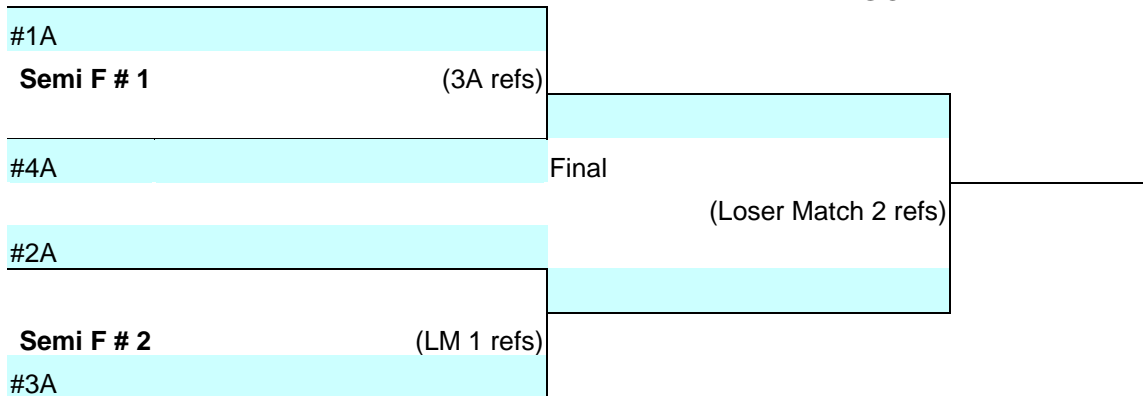

TOURNAMENT NAME: NLV

DATE: 1/5/25

Gym site: Westwood Sport Center

Div. Gender & Age/Level 12U

Site Address:

Pool Format: 2 games to 25 pts

Pool	A	Games		Point Spread	Pool Finish	Playoff Finish
		Won	Loss			
Court 2						
Team 1 Code	NLV 12 Silver					
Team 2 Code	NLV 11 Silver					
Team 3 Code	NLV 12 Devo					
Team 4 Code	NWIL 12 Aqua					

Break

Time:	8:00		9:00		10:00		11:30		12:30		1:30	
Pool A	# 1 vs	# 3 (2)	#2 vs	# 4 (1)	# 1 vs	# 4 (3)	# 2 vs	# 3 (1)	# 3 vs	# 4 (2)	# 1 vs	# 2 (4)
Game 1												
Game 2												
Game 3												
Point Dif												
Won												
Loss												

GOLD

Playoffs	Semi # 1		Semi #2		Finals	
	#1	#4	#2	#3	WM1	WM2
Game 1						
Game 2						
Game 3						
Pt Dif						
Won						
Loss