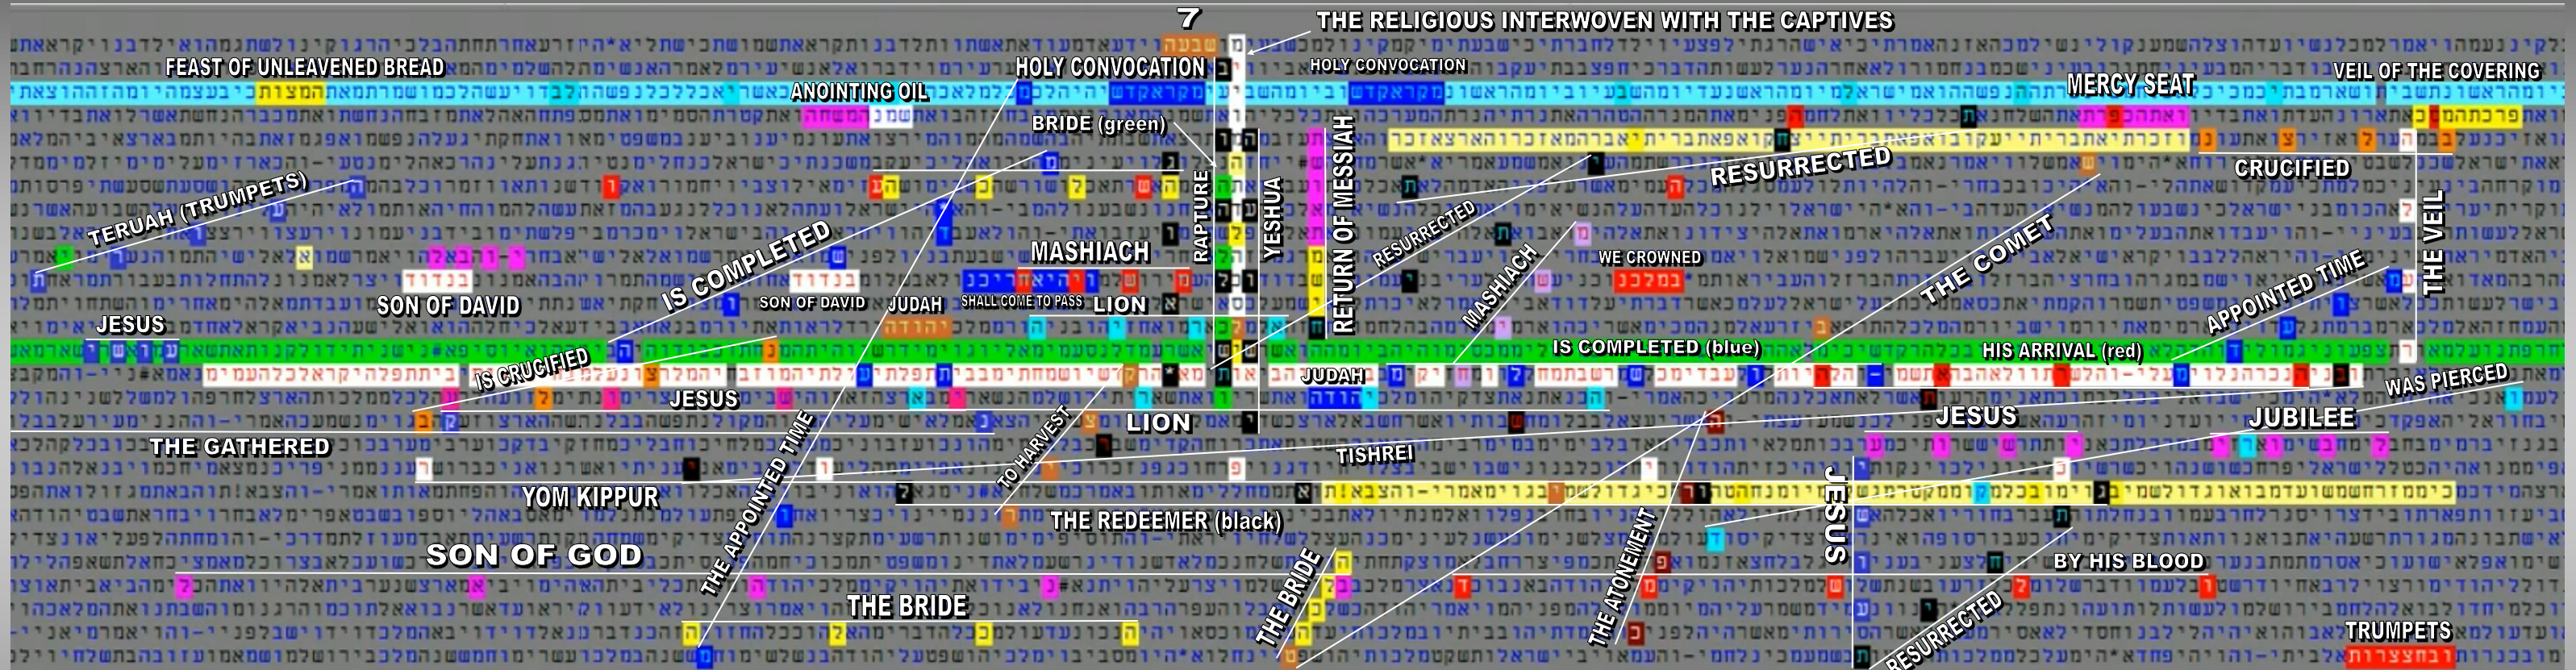

THE RETURN OF THE MESSIAH

Bible Code Matrix of Prophecy in Scripture

© MATTHEW WRIGHT MINISTRIES
Graphic layout by Luis B. Vega

RESOURCES
youtube.com/user/TheMatt7
biblecodenow1@gmail.com
biblecodenow.com
facebook.com/groups/code searcher

SCRIPTURE SOURCE(S)
 Old & New Testament
 TorahSoft

FOR AN EXPLANATION - STUDY OF THE CHART CODE MATRIX, VISIT THE YOUTUBE CHANNEL VIDEO SERIES.

WIDTH: 44778 CENTER: 184413