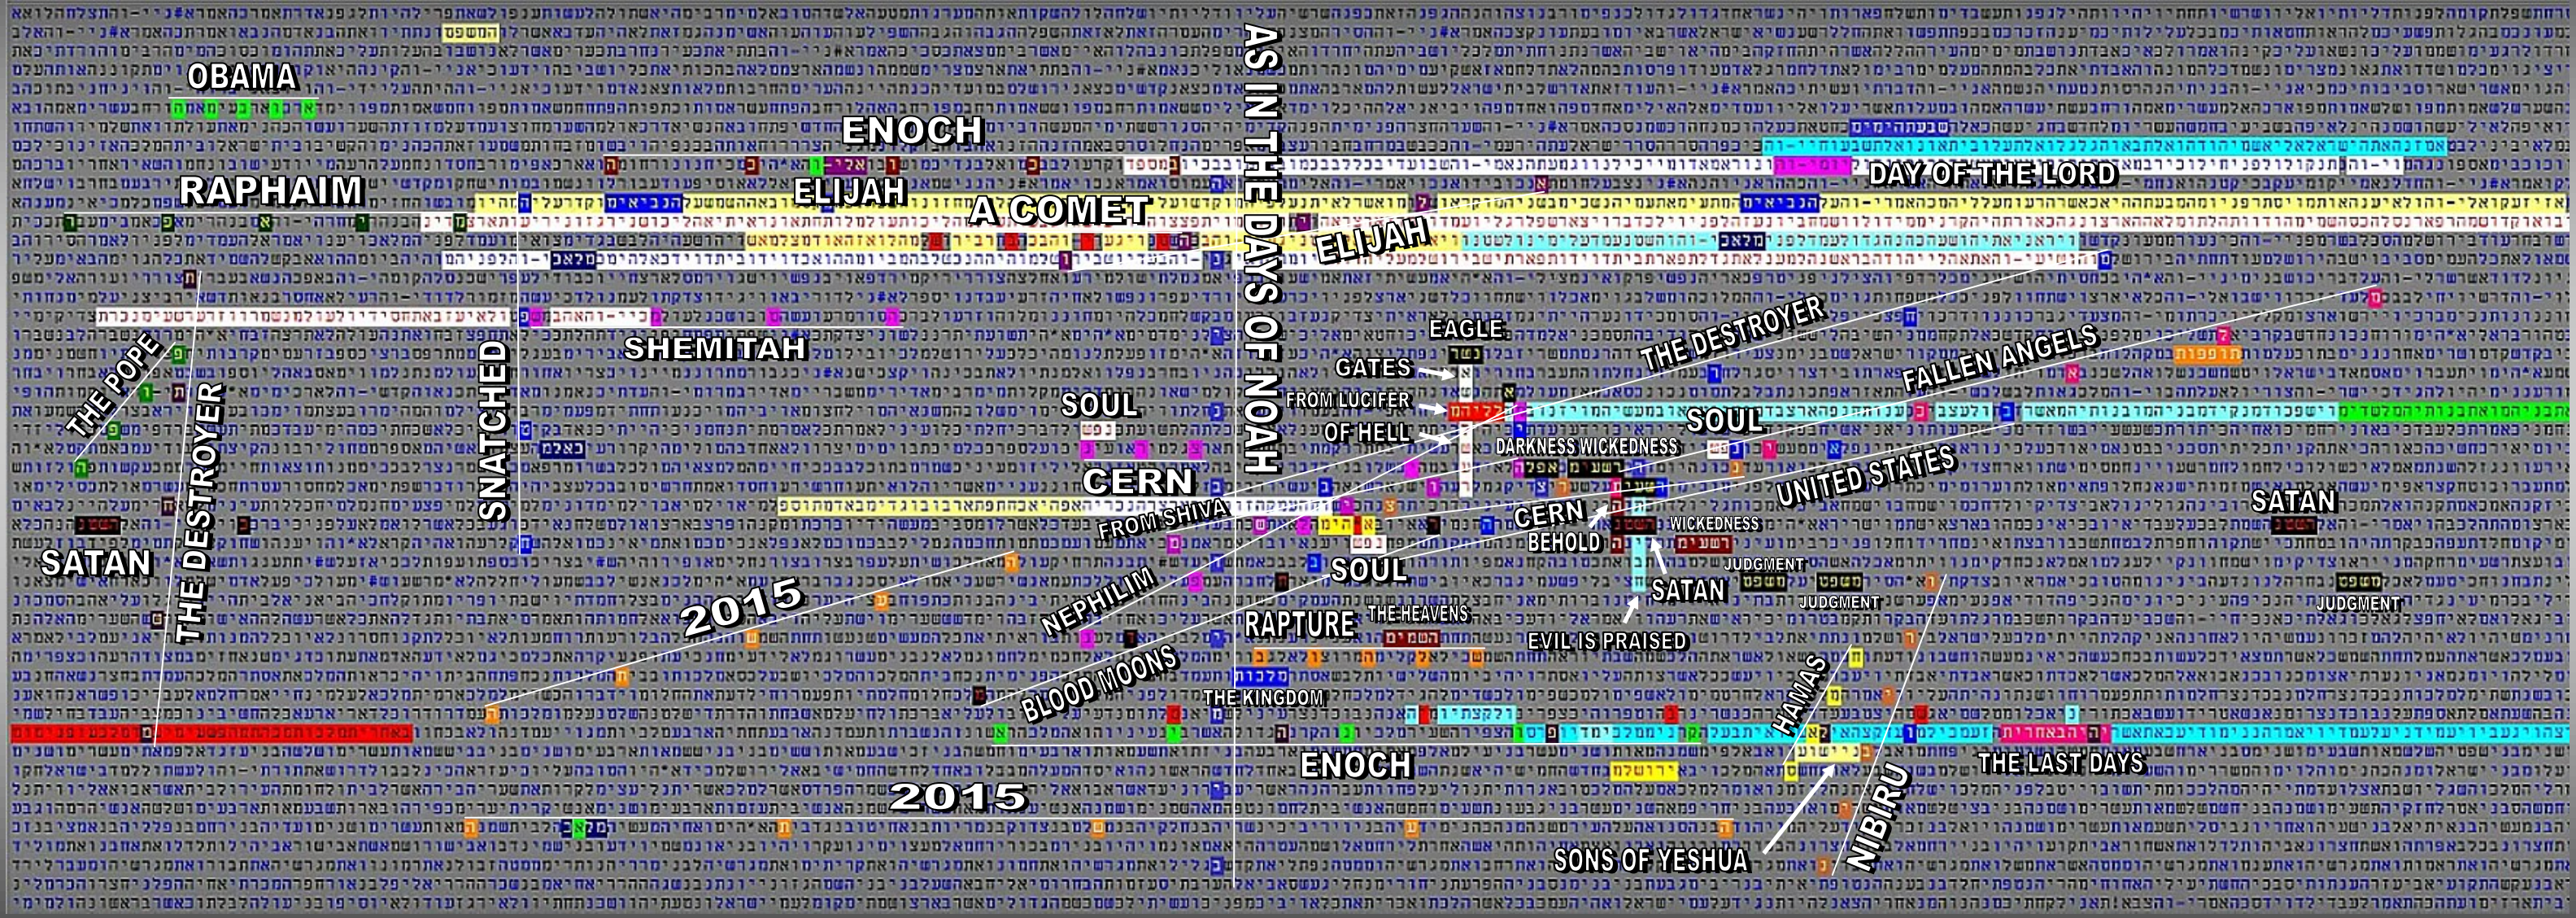

CERN FIRE AT THE GATES OF HELL

Bible Code Matrix of End Time Prophecy

© MATTHEW WRIGHT MINISTRIES
Graphic layout by Luis B. Vega

RESOURCES
[youtube.com/user/TheMatt71269](https://www.youtube.com/user/TheMatt71269)
biblecodenow1@gmail.com
biblecodenow.com
facebook.com/groups/codesearcher

SCRIPTURE SOURCE(S)
Old & New Testament
TorahSoft

FOR AN EXPLANATION - STUDY OF THE CHART CODE MATRIX, VISIT THE YOUTUBE CHANNEL VIDEO SERIES.
WIDTH: 7984 CENTER: 948656