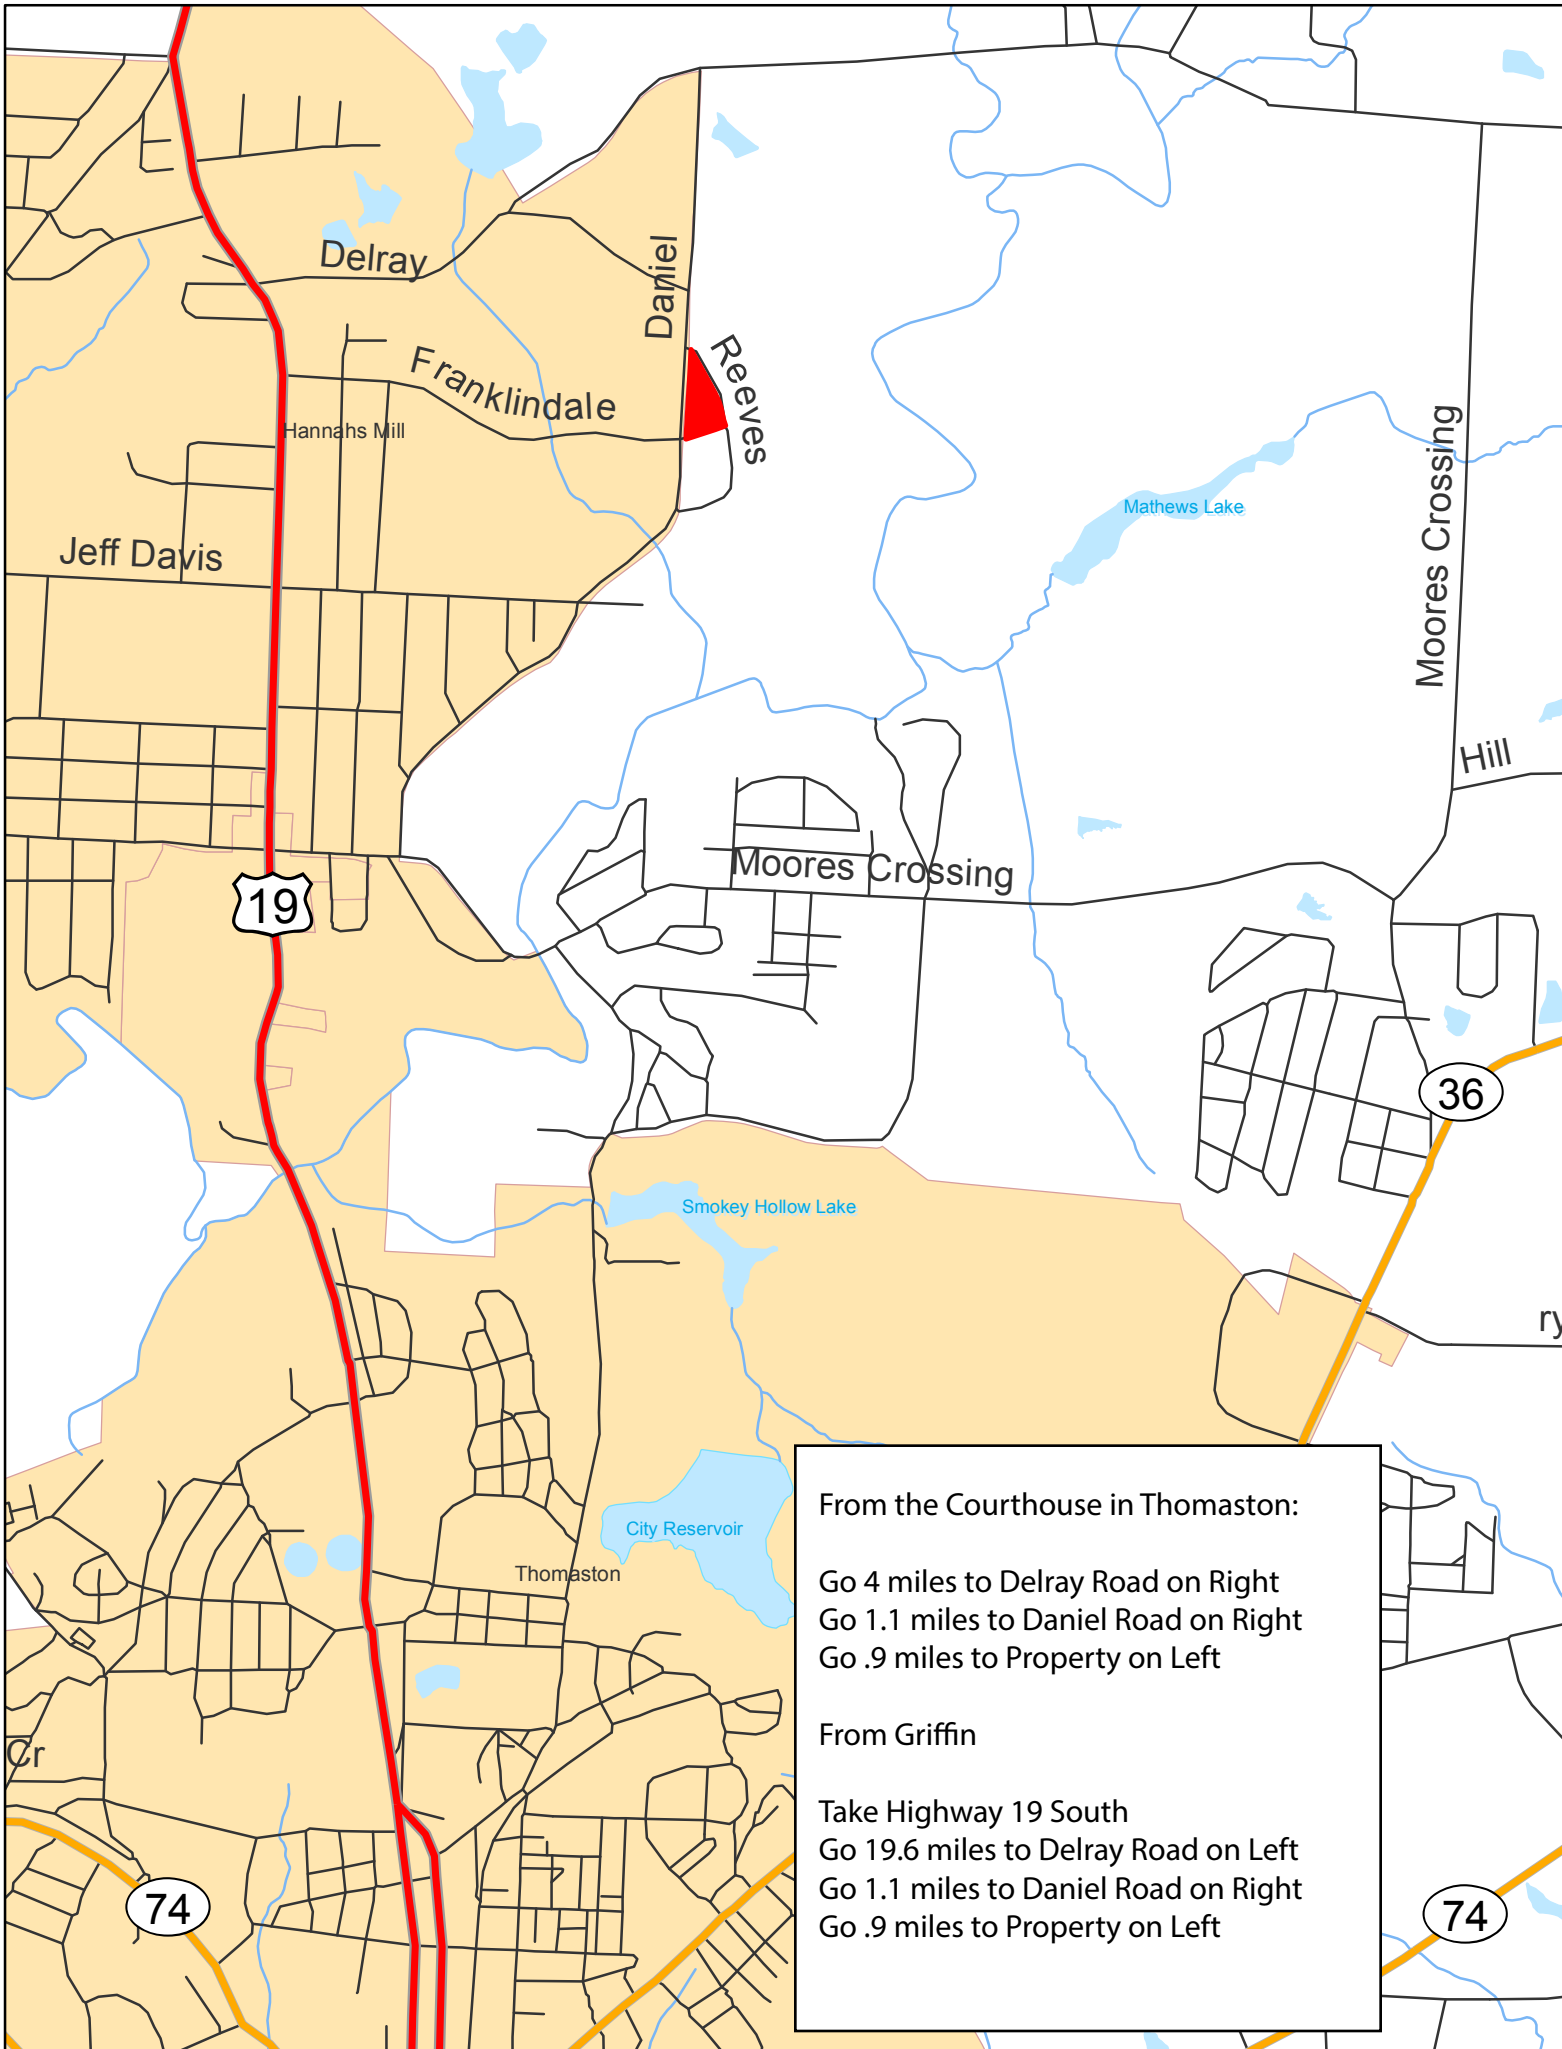

Upson County Island

First Time on Market!

- County Water
- 6 Acre Wooded Homesite
 - Surrounded by Road
- Over 2,400 ft of Road Frontage
- Minutes from Town and Shopping

Upson County, Ga

404-313-1188

Daniel Road

1,025 ft

6 Acres

Reeves Road

956 ft

Franklindale Road

468 ft

From the Courthouse in Thomaston:

- Go 4 miles to Delray Road on Right
- Go 1.1 miles to Daniel Road on Right
- Go .9 miles to Property on Left

From Griffin

- Take Highway 19 South
- Go 19.6 miles to Delray Road on Left
- Go 1.1 miles to Daniel Road on Right
- Go .9 miles to Property on Left