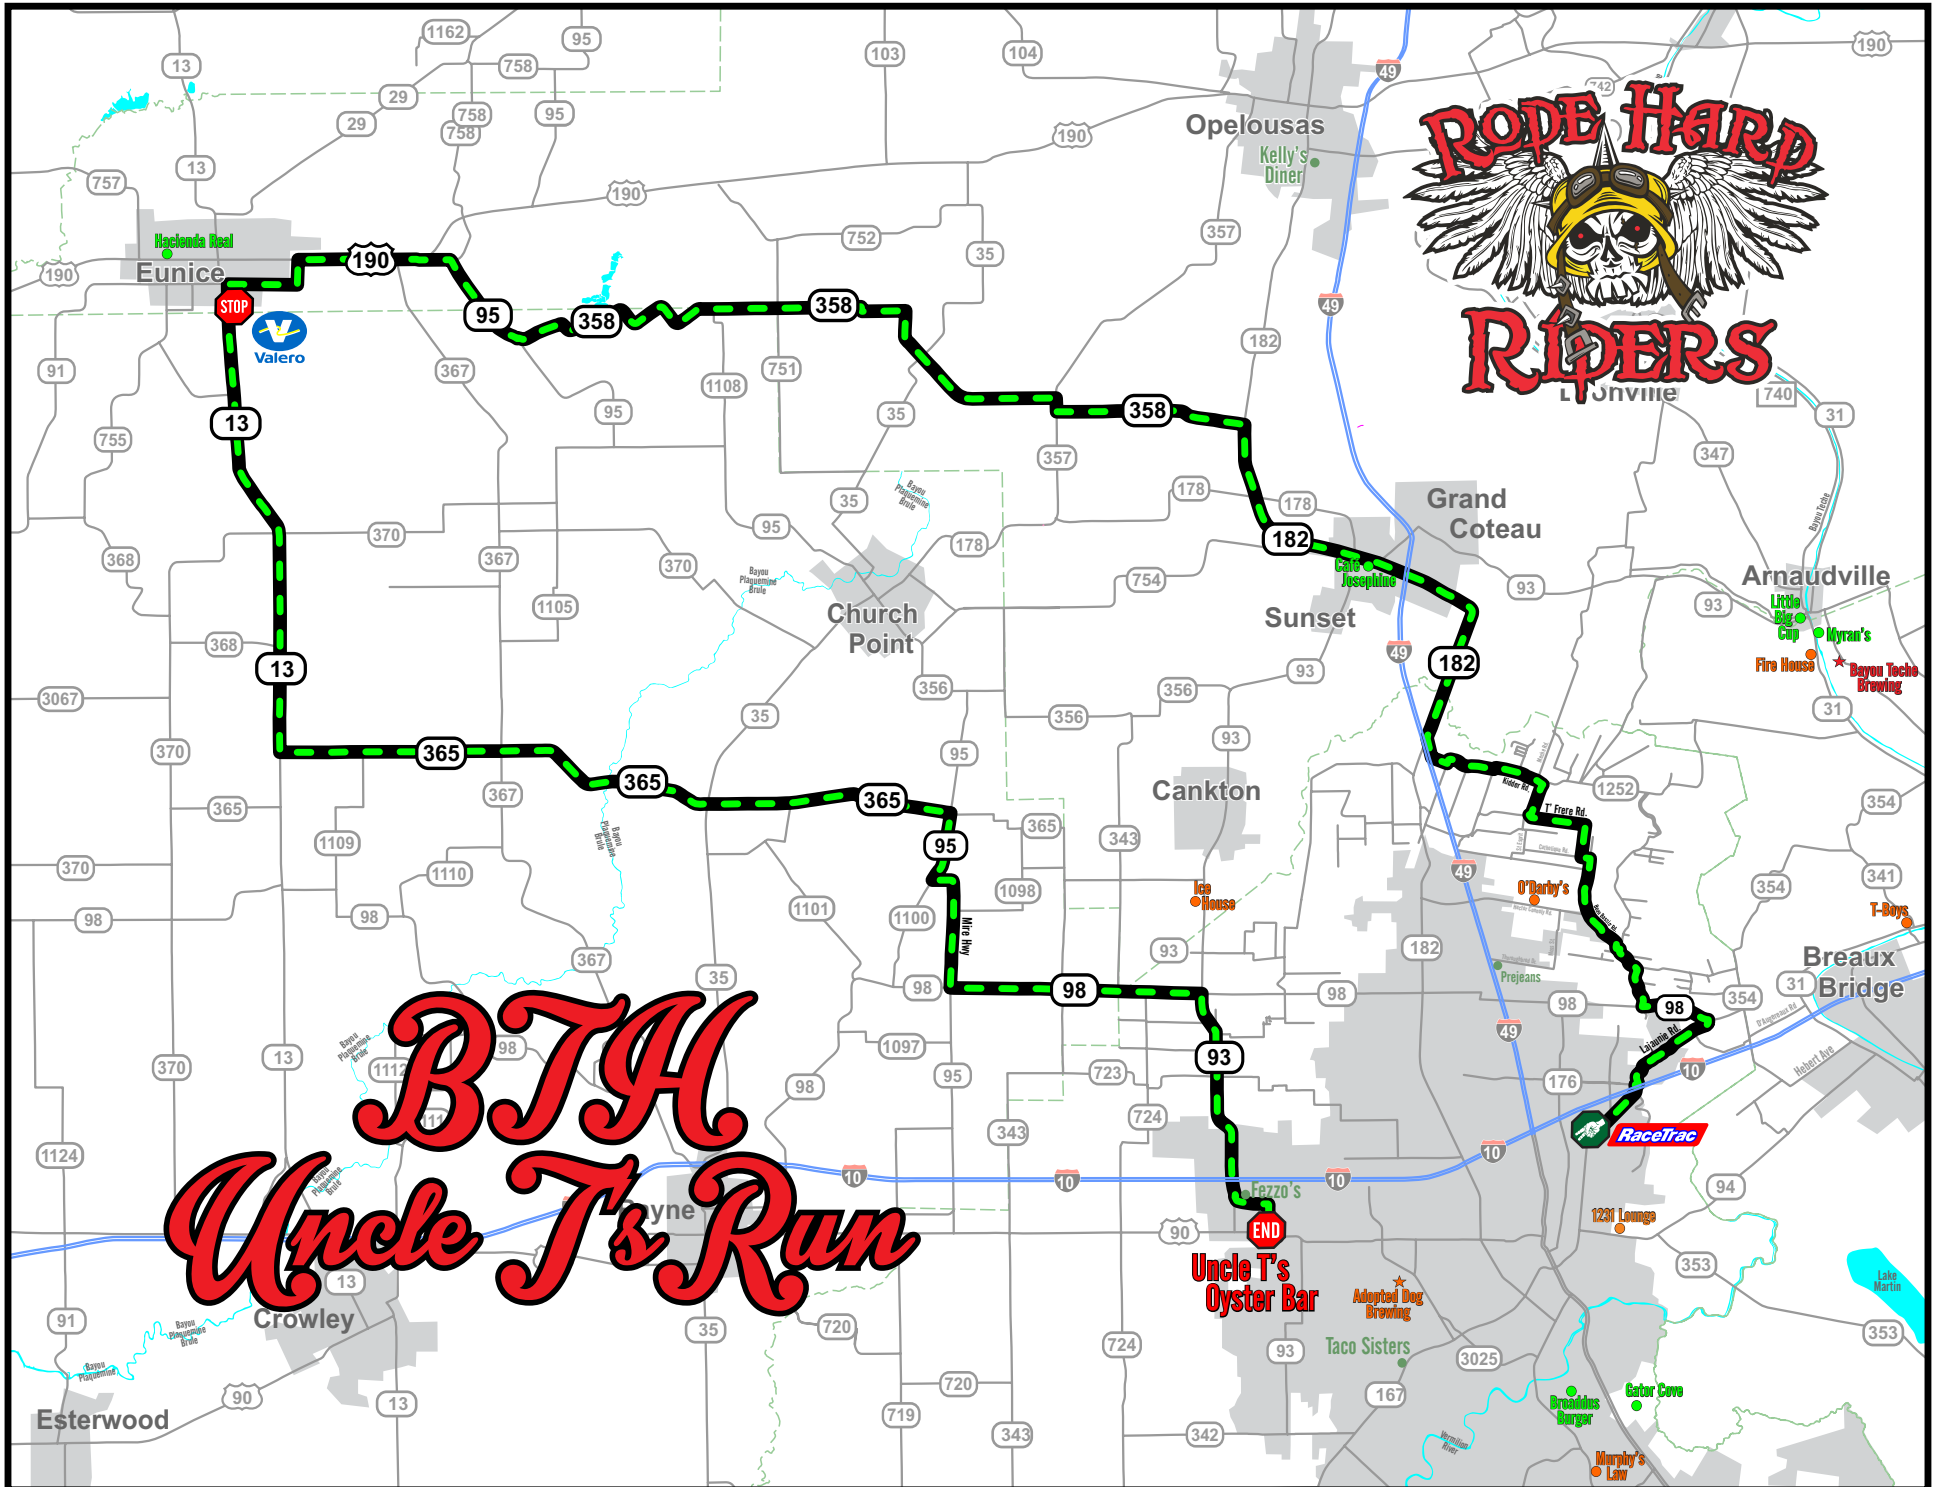

BTH Uncle T's Run

BTH Uncle T's Run

Dist	Turn	Road	Clock	Total Dist
	Start	at RaceTrac 3200 Louisiana Ave, Lafayette		
	Go Northeast	on Shadow Bluff Dr.	8:45 AM	0.00 mi.
in 0.90 miles	Turn right	on to E Pont Des Mouton Rd.	8:47 AM	0.90 mi.
in 0.05 miles	Turn left	on to Lajaunie Rd	8:48 AM	0.95 mi.
in 1.90 miles	Turn left	on to LA-98 / E. Gloria Switch Rd.	8:51 AM	2.85 mi.
in 1.30 miles	Turn right	on to N Wilderness Trl.	8:53 AM	4.15 mi.
in 1.30 miles	Turn left	on to Wilderness Trl Bridge Rd.	8:55 AM	5.45 mi.
in 0.05 miles	Turn right	on to Beau Bassin Rd.	8:56 AM	5.50 mi.
in 1.90 miles	Turn left	on to Catholique Rd.	9:00 AM	7.40 mi.
in 0.20 miles	Turn right	on to Equipment Ln.	9:01 AM	7.60 mi.
in 0.60 miles	Turn left	on to T' Frere Rd.	9:02 AM	8.20 mi.
in 1.00 miles	Turn right	on to LA-1252	9:04 AM	9.20 mi.
in 0.60 miles	Turn left	on to Kidder Rd.	9:05 AM	9.80 mi.
in 1.00 miles	Turn right	on to Brasseaux Rd.	9:07 AM	10.80 mi.
in 0.90 miles	Turn right	on Brasseaux Rd.	9:09 AM	11.70 mi.
in 0.30 miles	Turn right	on to I-49 Frontage Rd.	9:10 AM	12.00 mi.
in 0.40 miles	Turn right	on to LA-182 / N University Ave.	9:11 AM	12.40 mi.
in 8.20 miles	Turn left	on to LA-358	9:23 AM	20.60 mi.
in 15.00 miles	Turn right	on to LA-95 / Prudhomme Rd.	9:44 AM	35.60 mi.
in 2.10 miles	Turn left	on to Tasso Loop	9:47 AM	37.70 mi.
in 0.40 miles	Turn left	on to US-190	9:48 AM	38.10 mi.
in 1.70 miles	Turn left	on to Par Rd 6-295	9:50 AM	39.80 mi.
in 0.50 miles	Turn right	on to Par Rd 6-300	9:52 AM	40.30 mi.
in 1.90 miles	Turn left	on to LA-13 / Aymond St (Eunice)	9:56 AM	42.20 mi.
in 0.30 miles	STOP	at Valero	9:57 AM	42.50 mi.
	Continue South	on LA-13	10:17 AM	42.50 mi.
in 8.50 miles	Turn left	on to LA-365 / Branch Hwy	10:26 AM	51.00 mi.
in 13.00 miles	Turn right	on to LA-95 / Higginbotham Hwy	10:41 AM	64.00 mi.
in 1.30 miles	Turn left	on to Mire Hwy	10:43 AM	65.30 mi.
in 2.30 miles	Turn left	on to LA-98 / Grand Prairie Hwy	10:46 AM	67.60 mi.
in 4.60 miles	Turn right	on to LA-93	10:52 AM	72.20 mi.
in 4.00 miles	At traffic circle	take 2nd exit on to St Mary St.	11:01 AM	76.20 mi.
in 1.10 miles	End	at Uncle T's Oyster Bar (Scott)	11:03 AM	77.30 mi.
		TOTAL TIME / DISTANCE	2:18:00	77.30 mi.