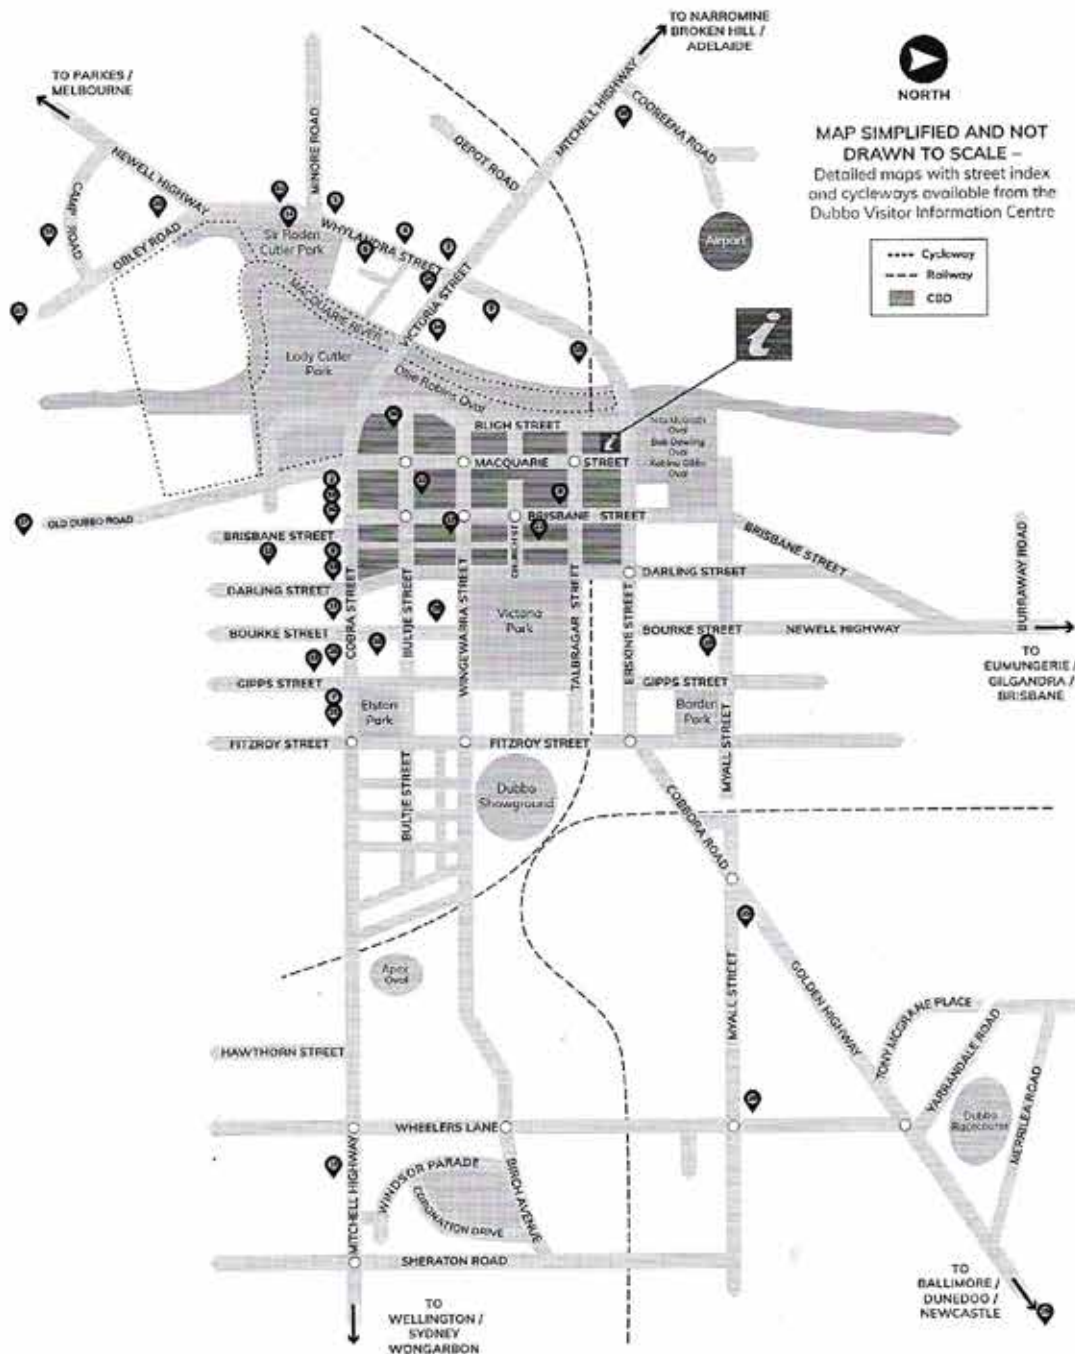

6 Comfort Inn Blue Lagoon 02 6882 4444
79/85 Cobra Street DUBBO 2830

12 Cascades Motor Inn 02 6882 3888
147 Cobra Street DUBBO 2830
Plenty of trailer parking

This is just a guide to the closest motels to the showground. There are many more in Dubbo and a list is available on a separate guide. The motels listed here cover all price ranges and the details shown are just a guide.

Rally Headquarters will be in the showground and each day's activities will be starting from a large car park just inside the showground gate.

There will be trailer parking available if the motel you choose can't accommodate you.

:DUBBO

REST YOUR HEAD

The Dubbo Region is waiting for you at dubbo.com.au

- 1 Abel Tasman Motor Inn
- 2 Aberdeen Motor Inn
- 3 Across Country Motor Inn
- 4 Akuna Motel
- 5 All Seasons Motor Lodge
- 6 Australian Heritage Motel
- 7 Best Western Blue Gum
- 8 Castlereagh Hotel
- 9 Cattleman's Motor Inn
- 10 Centrepont Motel
- 11 Comfort Inn Blue Lagoon
- 12 Country Apartments
- 13 Countryman Motor Inn

- 27 Outback Cellar Dubbo
- 28 Parkvue Motel
- 29 Pericoe Retreat
- 30 Poplars Caravan Park
- 31 Quality Inn Dubbo International
- 32 Quest Apartments
- 33 Shearing Shed Motor Inn
- 34 Tallarook Motor Inn
- 35 Taronga Western Plains Zoo
- 36 The Palms Motel
- 37 Walls Court B&B
- 38 Westview Caravan Park