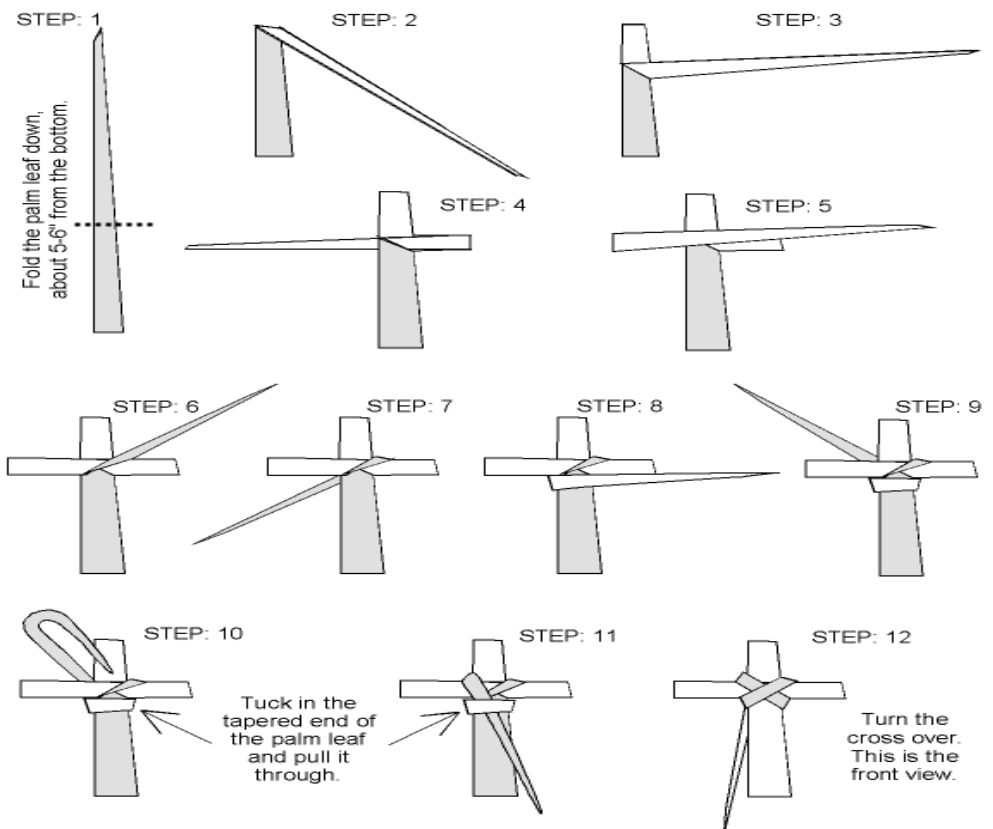

Here are some fun ideas for palm weaving:

<https://www.mercyhome.org/blog/sunday-mass/how-to-weave-palms/>

**Palm Leaf Cross Directions**

Supplies: One palm leaf strip about 24-26" in length, 1/2" in width, tapering to the end.