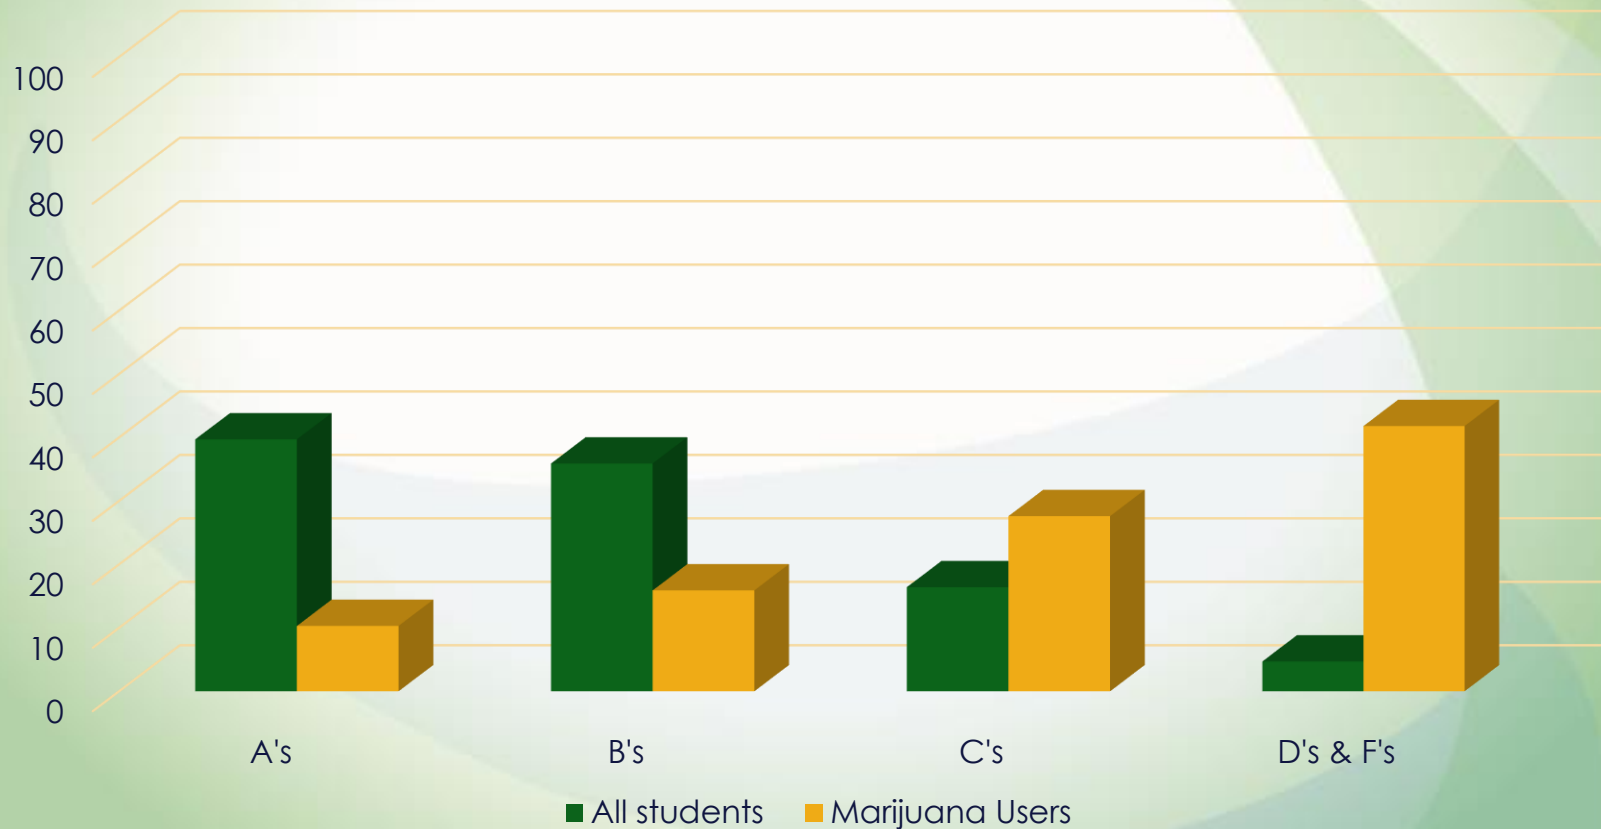

YRBS: Current Marijuana Use (Past 30 Days)

Chart Title

Year

2013 YRBS: Current Use and Sexual Identity

LGB students are almost twice as likely to have used marijuana in the last 30 days.

All of Wisconsin:

17.3%

LGB students:

33.2%

2013 YRBS: Current Marijuana Use and Grades

2013-14 Statewide Discipline

There were five times as many incidents of drug related disciplinary actions as alcohol related incidents.

A total of **2,755** drug related incidents were recorded.