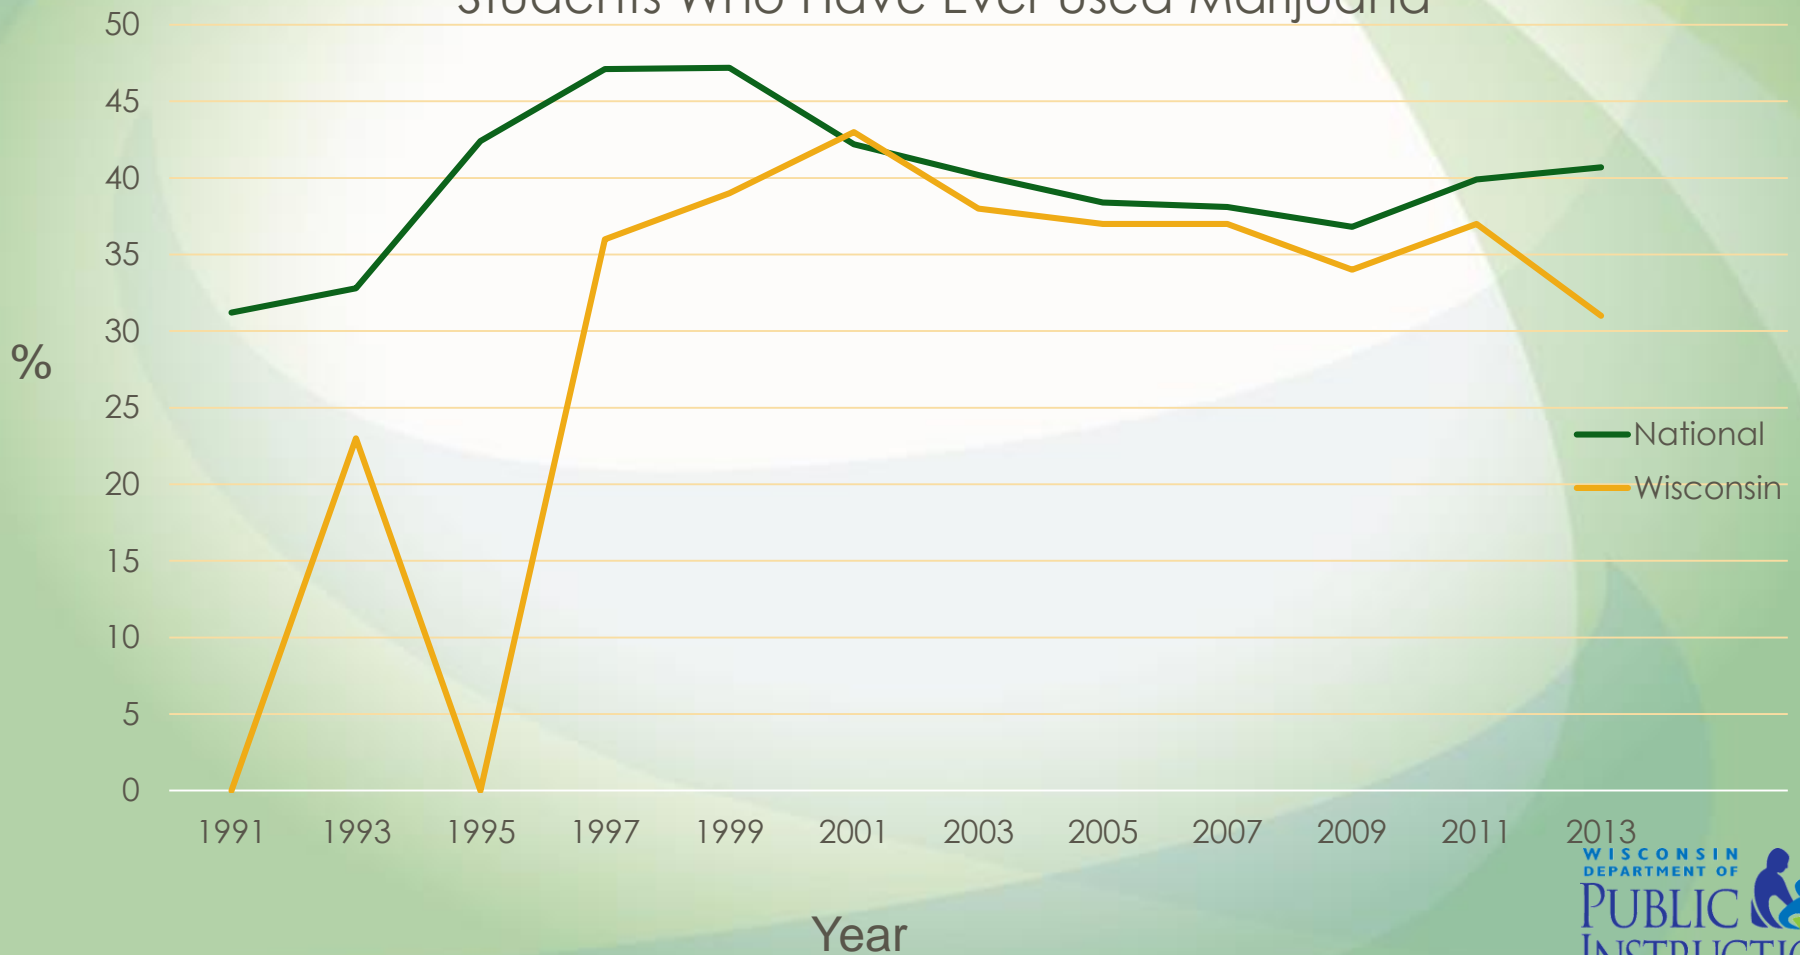

Marijuana by the Numbers

The following information is based on the 2013 (most recent) Wisconsin Youth Risk Behavior Survey (YRBS) of a sampling of WI High School Students. This survey is done in concert with other states to form the Center for Disease Control's YRBS Report.

2013 YRBS: High School Students Who Have Ever Used Marijuana

➤ United States Average:

40.7%

➤ Wisconsin:

31.2%

YRBS National Vs. Wisconsin Trends in Marijuana Use for High School Students

Students Who Have Ever Used Marijuana

YRBS: Current Marijuana Use (Past 30 Days)

Chart Title

Year

2013 YRBS: Current Use and Sexual Identity

LGB students are almost twice as likely to have used marijuana in the last 30 days.

All of Wisconsin:

17.3%