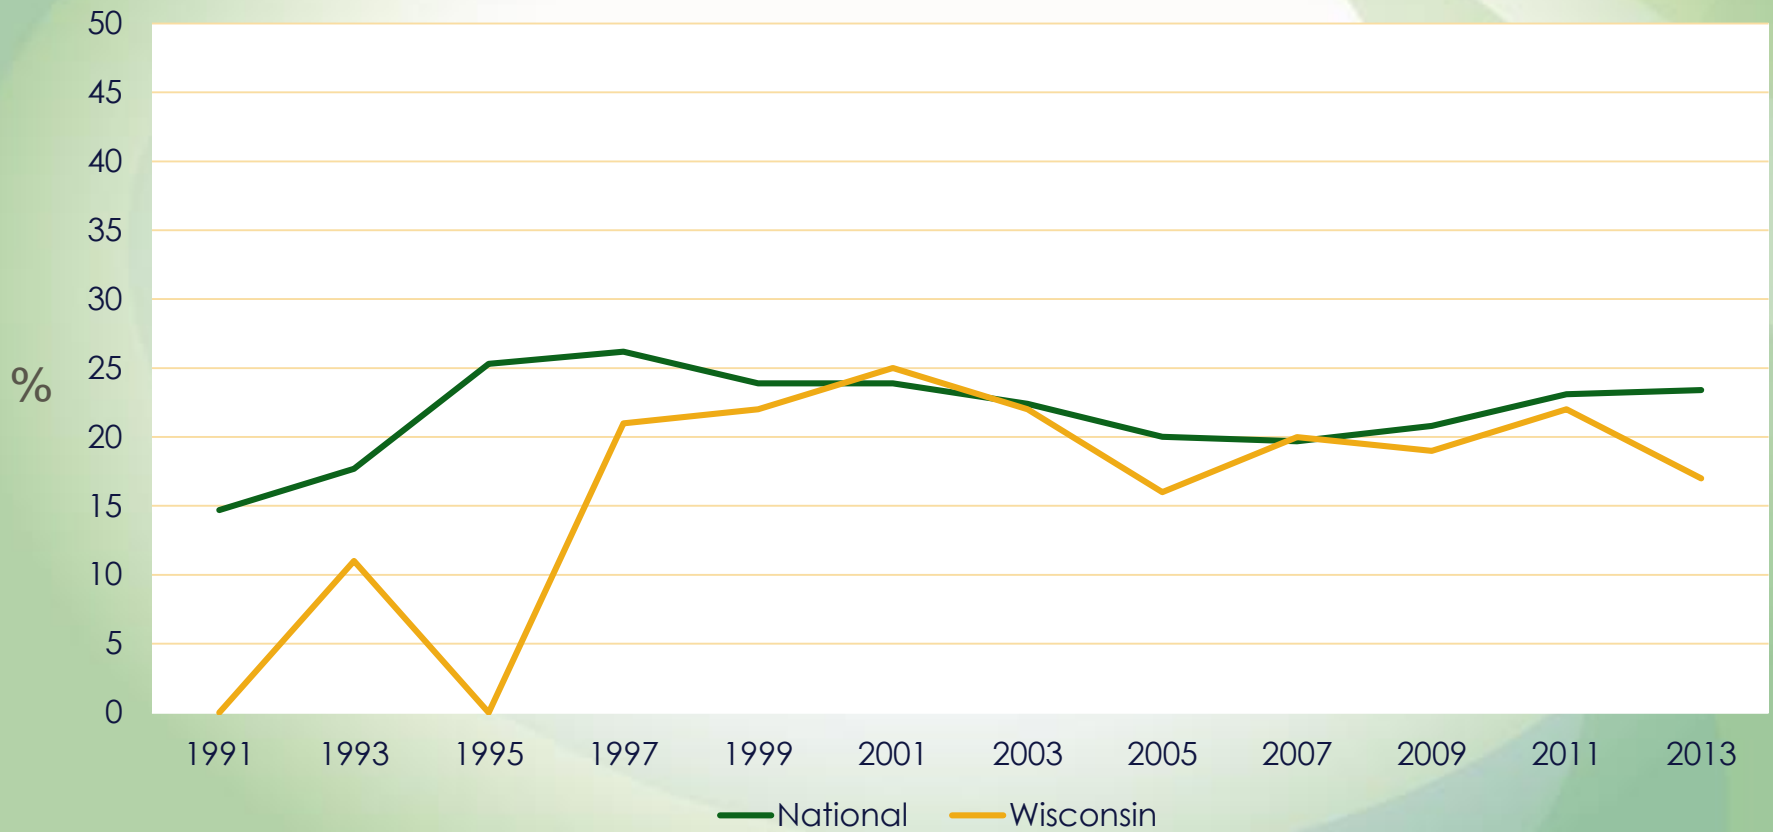

Marijuana by the Numbers

The following information is based on the 2013 (most recent) Wisconsin Youth Risk Behavior Survey (YRBS) of a sampling of WI High School Students. This survey is done in concert with other states to form the Center for Disease Control's YRBS Report.

2013 YRBS: High School Students Who Have Ever Used Marijuana

➤ United States Average:

40.7%

➤ Wisconsin:

31.2%

YRBS National Vs. Wisconsin Trends in Marijuana Use for High School Students

Students Who Have Ever Used Marijuana

YRBS: Current Marijuana Use (Past 30 Days)

Chart Title

Year

2013 YRBS: Current Use and Sexual Identity

LGB students are almost twice as likely to have used marijuana in the last 30 days.

All of Wisconsin:

17.3%