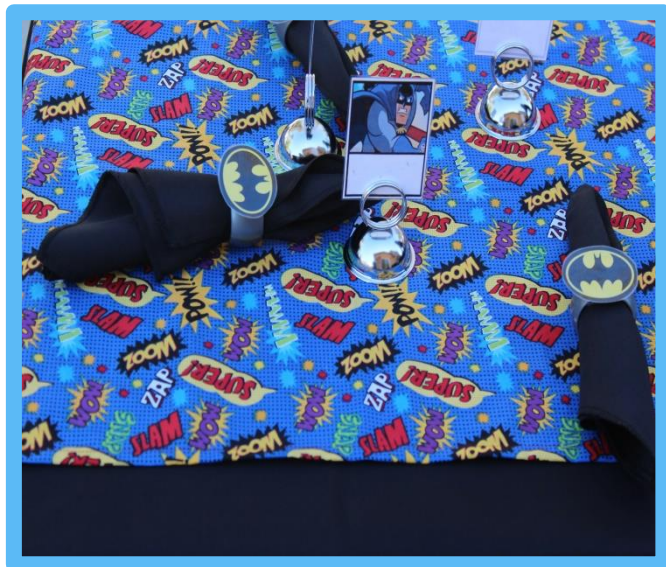

SUPERHERO

scroll down for pricing and options

Table Pricing:

For 6: \$60	For 16: \$85
For 8: \$65	For 18: \$125
For 10: \$70	For 20: \$130
For 12: \$75	For 22: \$135
For 14: \$80	For 24: \$ 140

NOTE: Parties of more than 16 will require 2 tables.

Table settings include the following:
child sized tables & chairs, chair covers with chair emblems, table cloth, themed table runner, themed centerpiece, napkins with themed napkin ring holders and themed place cards with place card holders.

Mixed Superhero Table

Spiderman Table

Batman Table

AWESOME EXTRAS

Inquire within for referrals to the best Characters, cakes, bounce houses & face painting around!