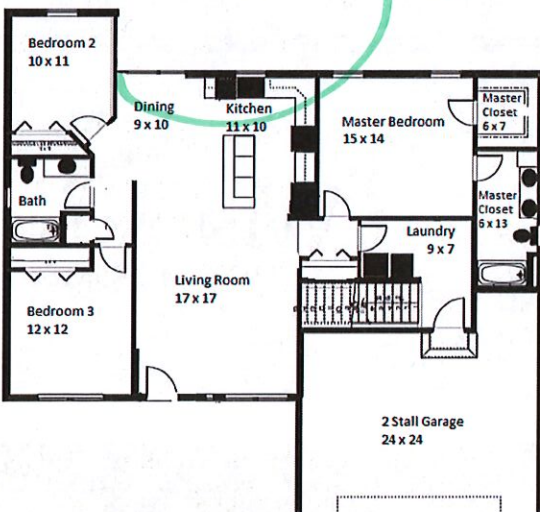

13339 RIVER MEADOW ST WILLISTON ND

MM B4 L7

Your dream home is waiting for you!