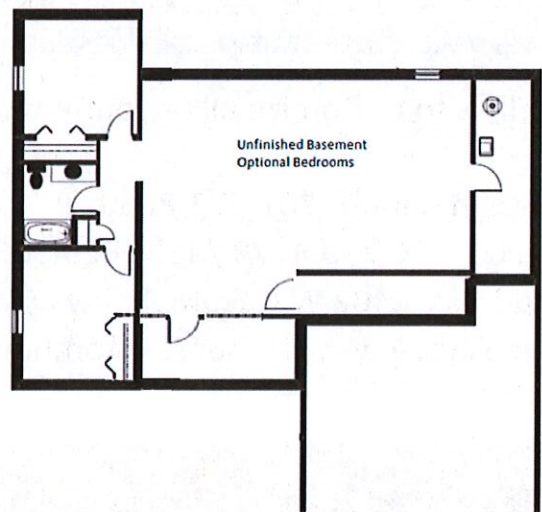

13339 RIVER MEADOW ST WILLISTON ND

MM B4 L7

Your dream home is waiting for you!