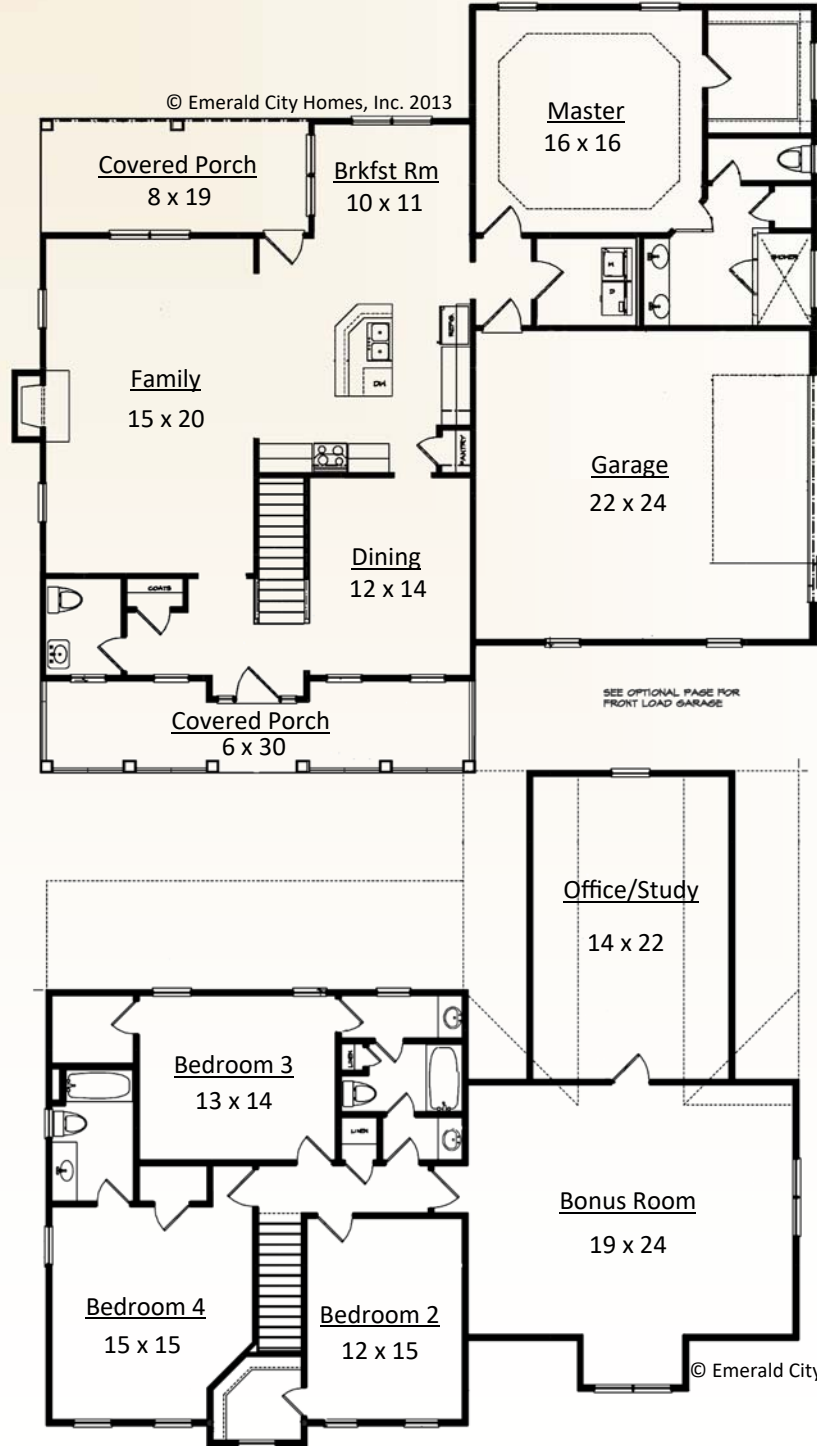

The Oak Ridge

Over 3500 Square Feet
4 Bedrooms, 3.5 Baths, Bonus
Room, Walk-in Storage,
Oversized 2 Car Garage

These are general sketches; please refer to construction documents for exact measurements.