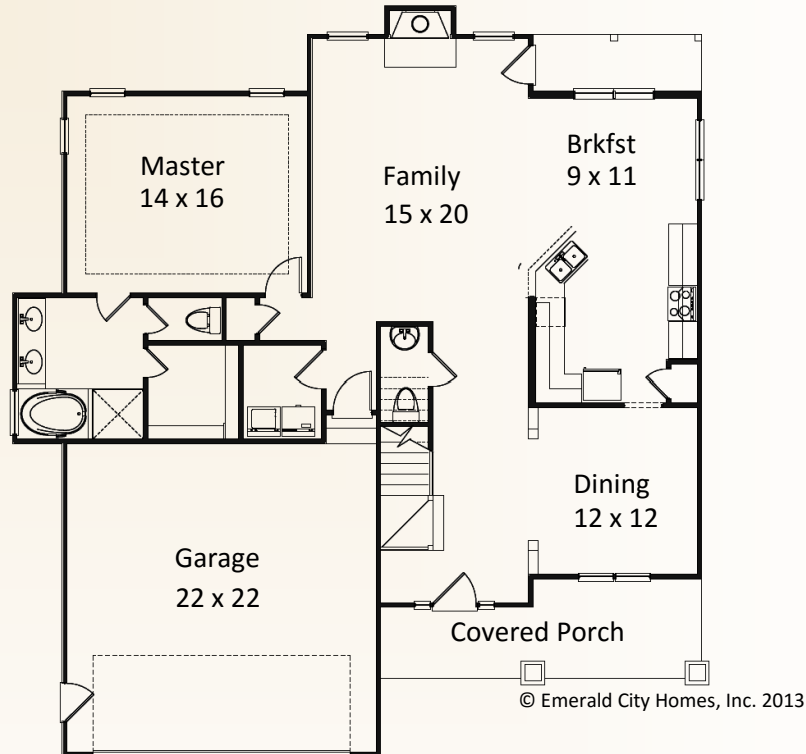

# The Hickory Knolls

**Over 2600 Square Feet**  
**4 Bedrooms, 2.5 Baths, Bonus Room,**  
**Walk-in Storage, 2 Car Garage**

These are general sketches; please refer to construction documents for exact measurements.