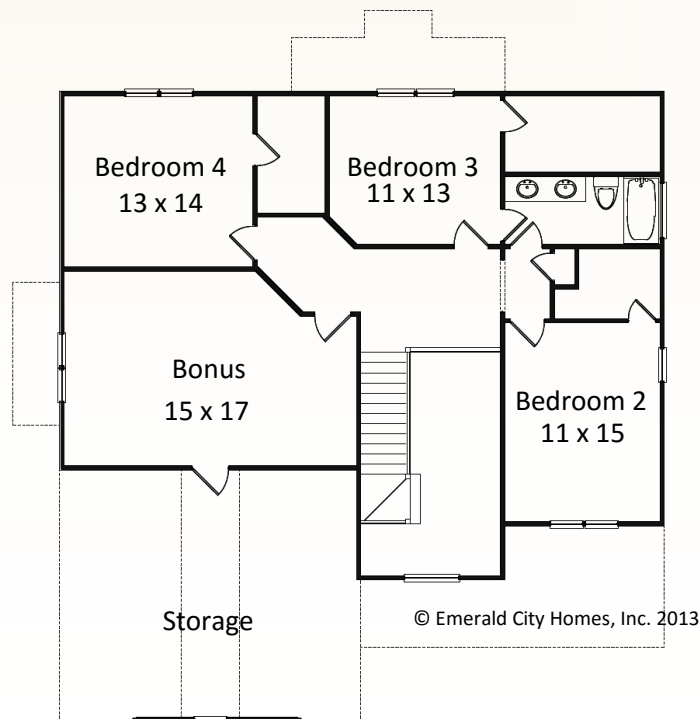

# The Hickory Knolls

**Over 2600 Square Feet**  
**4 Bedrooms, 2.5 Baths, Bonus Room,**  
**Walk-in Storage, 2 Car Garage**

These are general sketches; please refer to construction documents for exact measurements.