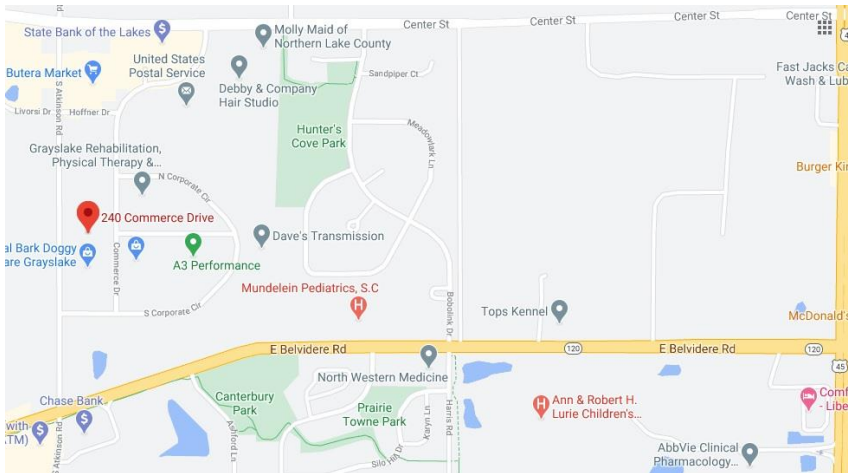

FROM LAKE ZURICH DISTRICT LOCATION:

Route 22 west to Ela Rd south to Cuba Rd east to Route 59 south past Route 14 to Lions Drive (small street after strip mall) right/west to parking lot at the end.

FROM GRAYSLAKE, GURNEE OR LIBERTYVILLE LOCATION:

Route 45/83 south to Route 22 west to Ela Rd south to Cuba Rd west to Route 59 south past Route 14 to Lions Drive (small street after strip mall) right/west to parking lot at the end.

GRAYSLAKE

Grayslake Park District * 240 Commerce Dr, Grayslake IL

Our Friday classes are in the Grayslake Park District Building Activity Room. Just northeast of Rt 45 off of Rt 120.

FROM SOUTH / EAST LIBERTYVILLE PARK DISTRICT LOCATION:

Route 45 north – Left on Rt 120 (west) then Right on Atkinson Rd (north) then Right on Corporate Circle and Left on Commerce.

FROM NORTH / EAST GURNEE LOCATION:

Rt 45 South then Right on Rt 120 (west) then Right on Atkinson Rd (north) then Right on Corporate Circle and Left on Commerce.

FROM SOUTH / WEST BARRINGTON OR LAKE ZURICH AREA: