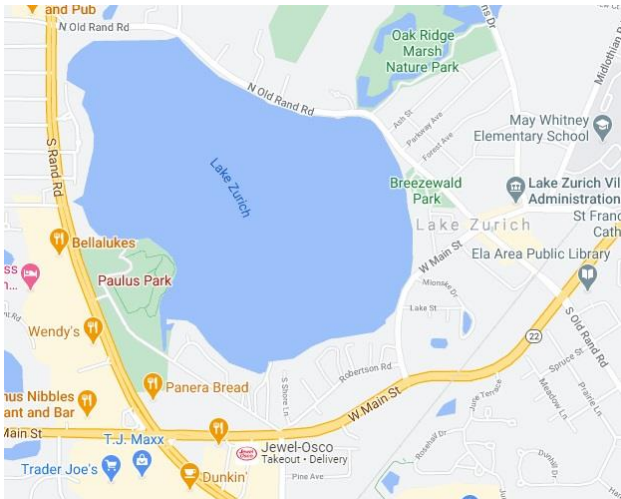

LAKE ZURICH

200 Rand Road (Paulus Park) * Lake Zurich, IL

Our classes are in the Modular Buildings at the Barn. Bldg W, last room on the left in back of the building.

FROM BARRINGTON PARK DISTRICT LOCATION:

Route 59 north to Route 22 east turn Left onto Rand Rd . Turn right at the stoplight entrance to the Barn at Paulus Park.

FROM GRAYSLAKE, GURNEE OR LIBERTYVILLE AREA:

Route 45 south turn Right onto Rt 22 (west). Right turn onto Rand Rd. Turn right at the stoplight entrance to the Barn at Paulus Park.