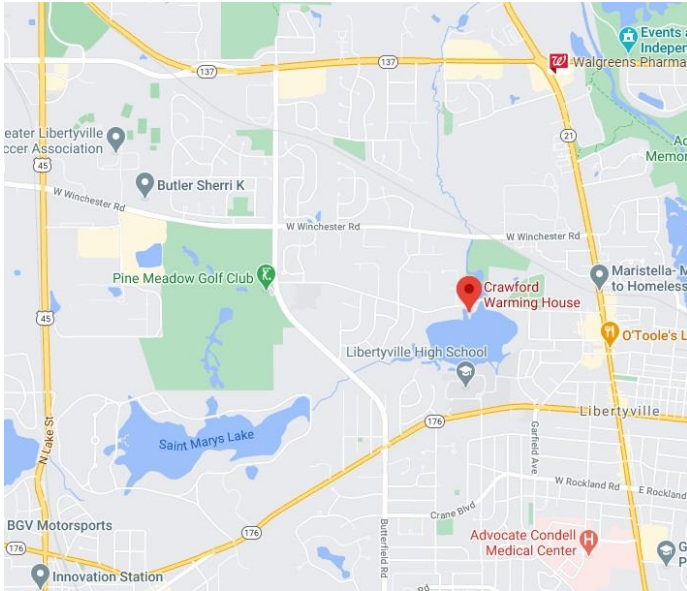

LIBERTYVILLE
Crawford Warming House * 817 W Lake St., Libertyville, IL

Our classes are at the Crawford Warming House on Butler Lake.

In between Butterfield and Milwaukee off on Lake Street.

FROM BARRINGTON OR LAKE ZURICH PARK DISTRICT LOCATION:

Route 22 east, turn Left onto Route 83 (north) and stay as it turns into Rt 45 northbound. Turn Right onto Rt 176 (east) and turn Left onto Butterfield Rd (north). Turn Right onto Lake St. (east). On the right / south side of Lake St.

FROM GRAYSLAKE OR GURNEE LOCATION:

Rt 120 east to Rt 45 southbound. Turn Left onto Peterson Rd (east) and turn Right onto Butterfield Rd (south). Turn Left onto Lake St. (east). On the right / south side of Lake St.