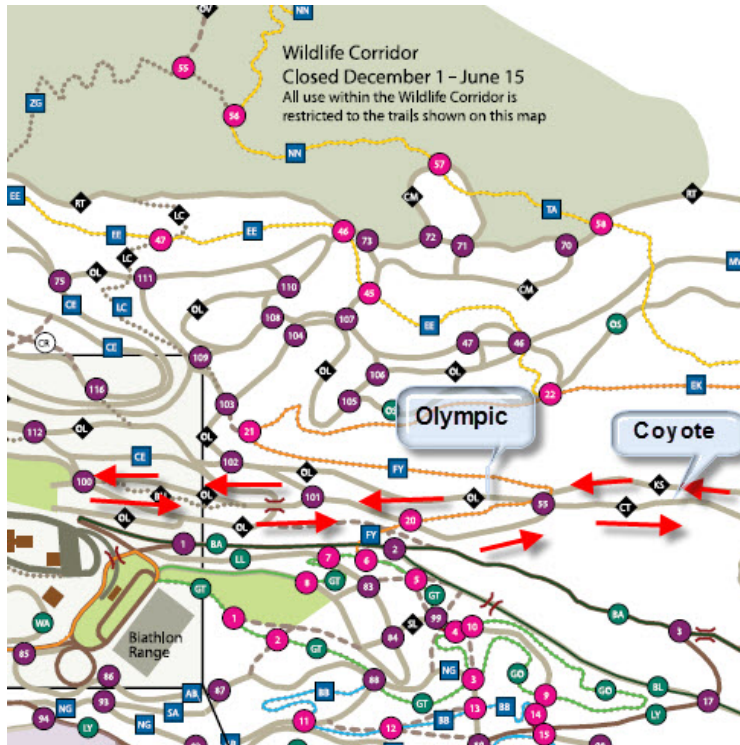

Canmore Leg 2
Cougar 12 km
Part 1 of 2

Canmore Leg 2
Cougar 12 km
Part 2 of 2

GRIZZLY
 CANADIAN TRAIL RUNNING SERIES

Canmore Leg 4
 Killer Bees 7 km

Swamp

King Of Sweden

Nector Noodle

Back Door

Killer Bees

Mad Handler

The Albertan

Hey Macleod

EKG East

EKG

XCountry Stadium

24.00 x 9.00 in

Wildlife Corridor
Closed December 1 – June 15
All use within the Wildlife Corridor is
restricted to the trails shown on this map

Canmore Leg 5
Coyote 5 km

Meadow View
Elevation 1480