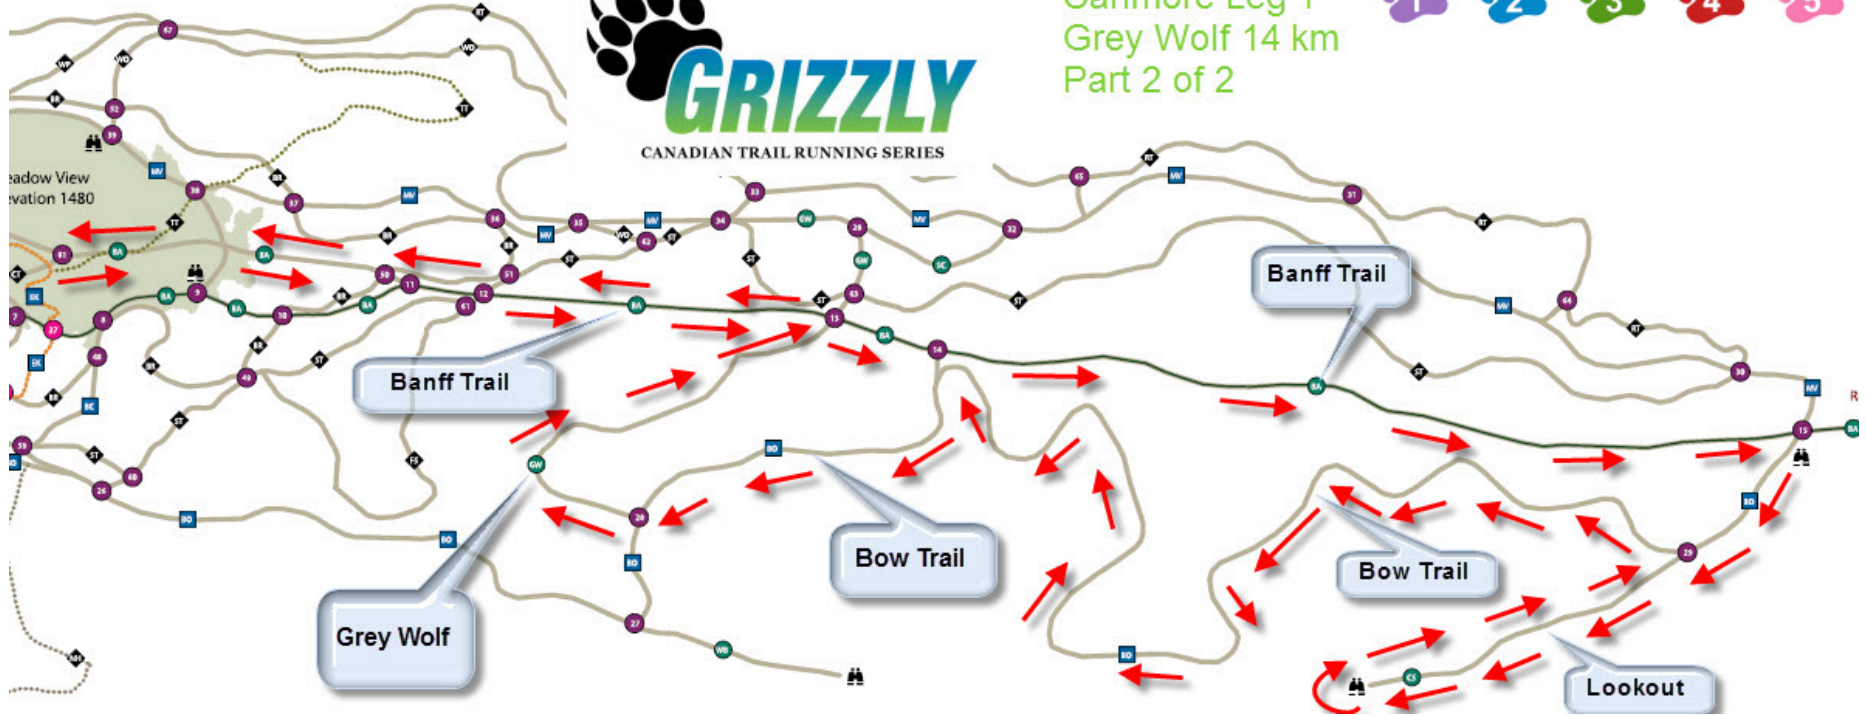

Closed December 1 - June 15
All use within the Wildlife Corridor is
restricted to the trails shown on this map

Canmore Leg 1
Grey Wolf 14km
Part 1 of 2

Canmore Leg 1
Grey Wolf 14 km
Part 2 of 2

Wildlife Corridor
Closed December 1 - June 15
All use within the Wildlife Corridor is
restricted to the trails shown on this map

Canmore Leg 2
Cougar 12 km
Part 1 of 2

Canmore Leg 2
Cougar 12 km
Part 2 of 2

GRIZZLY
 CANADIAN TRAIL RUNNING SERIES

Canmore Leg 4
 Killer Bees 7 km

Swamp

King Of Sweden

Nector Noodle

Back Door

Killer Bees

Mad Handler

The Albertan

Hey Macleod

EKG East

EKG

XCountry Stadium

24.00 x 9.00 in

Wildlife Corridor
Closed December 1 – June 15
All use within the Wildlife Corridor is
restricted to the trails shown on this map

Canmore Leg 5
Coyote 5 km

Meadow View
Elevation 1480