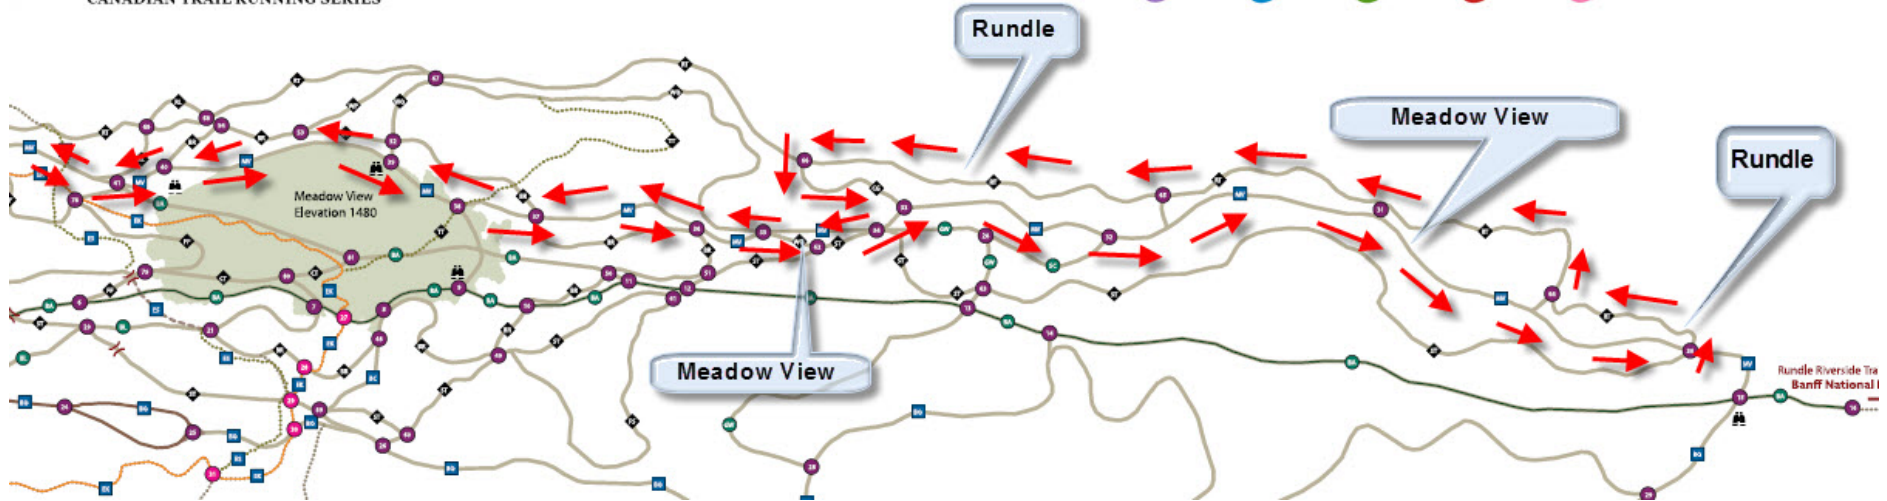

Closed December 1 - June 15
All use within the Wildlife Corridor is
restricted to the trails shown on this map

Canmore Leg 1
Grey Wolf 14km
Part 1 of 2

Canmore Leg 1
Grey Wolf 14 km
Part 2 of 2

Wildlife Corridor
Closed December 1 - June 15
All use within the Wildlife Corridor is
restricted to the trails shown on this map

Canmore Leg 2
Cougar 12 km
Part 1 of 2

Canmore Leg 2
Cougar 12 km
Part 2 of 2

GRIZZLY
 CANADIAN TRAIL RUNNING SERIES

Canmore Leg 4
 Killer Bees 7 km

Swamp

King Of Sweden

Nector Noodle

Back Door

Wildlife Corridor
Closed December 1 – June 15
All use within the Wildlife Corridor is
restricted to the trails shown on this map

Canmore Leg 5
Coyote 5 km

Meadow View
Elevation 1480