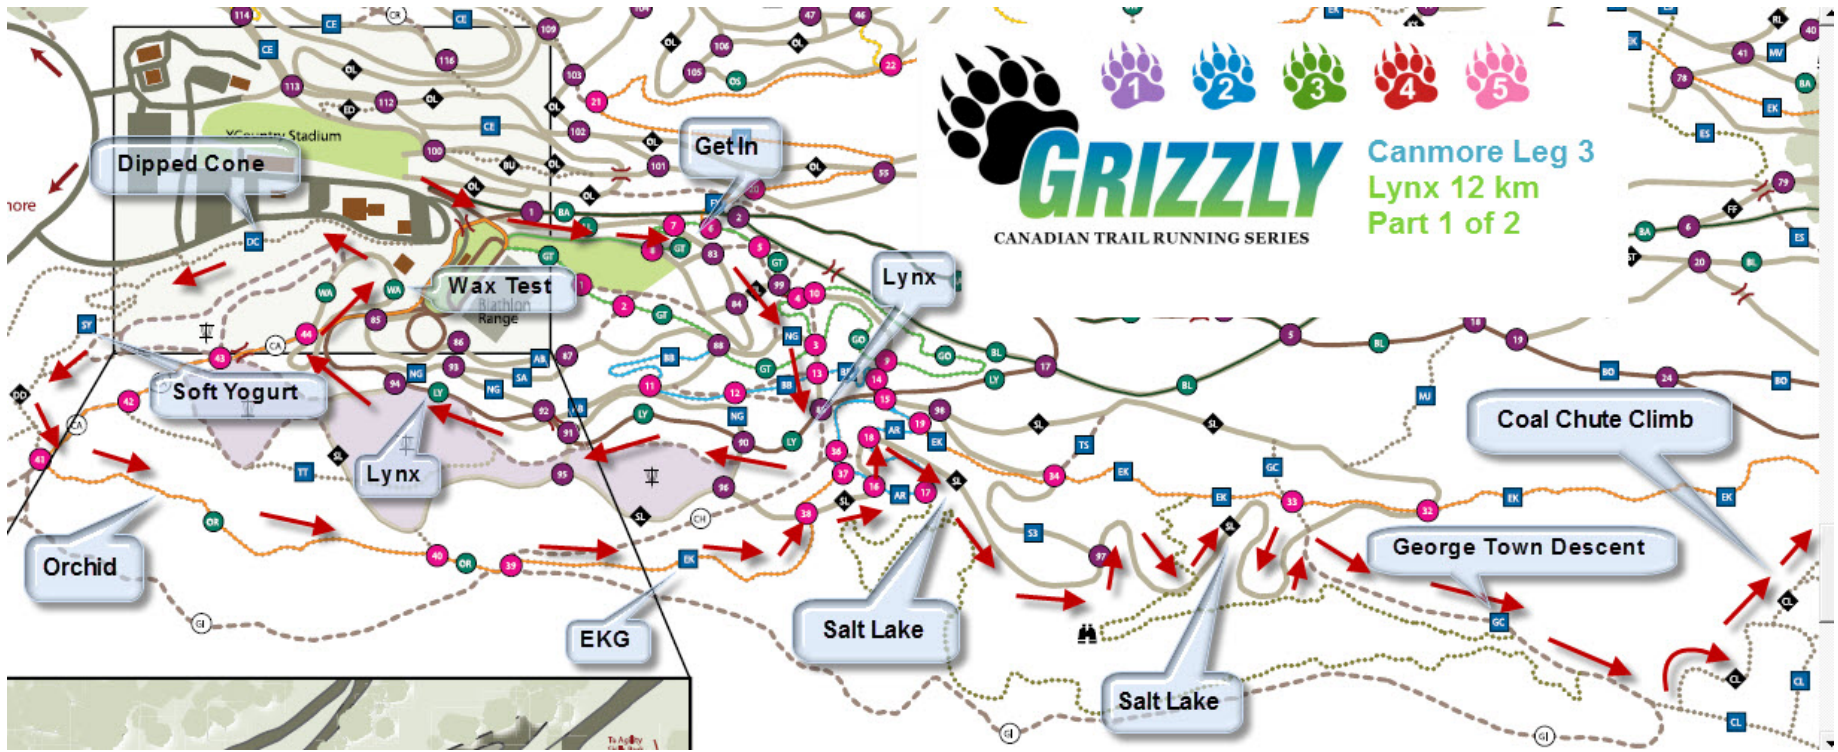

Closed December 1 - June 15
All use within the Wildlife Corridor is
restricted to the trails shown on this map

Canmore Leg 1
Grey Wolf 14km
Part 1 of 2

Canmore Leg 1
Grey Wolf 14 km
Part 2 of 2

Wildlife Corridor
Closed December 1 - June 15
All use within the Wildlife Corridor is
restricted to the trails shown on this map

Canmore Leg 2
Cougar 12 km
Part 1 of 2

Canmore Leg 2
Cougar 12 km
Part 2 of 2

GRIZZLY
 CANADIAN TRAIL RUNNING SERIES

Canmore Leg 4
 Killer Bees 7 km

Swamp

King Of Sweden

Nector Noodle

Back Door

Killer Bees

Mad Handler

The Albertan

Hey Macleod

EKG East

EKG

XCountry Stadium

24.00 x 9.00 in

Wildlife Corridor
Closed December 1 – June 15
All use within the Wildlife Corridor is
restricted to the trails shown on this map

Canmore Leg 5
Coyote 5 km

Meadow View
Elevation 1480