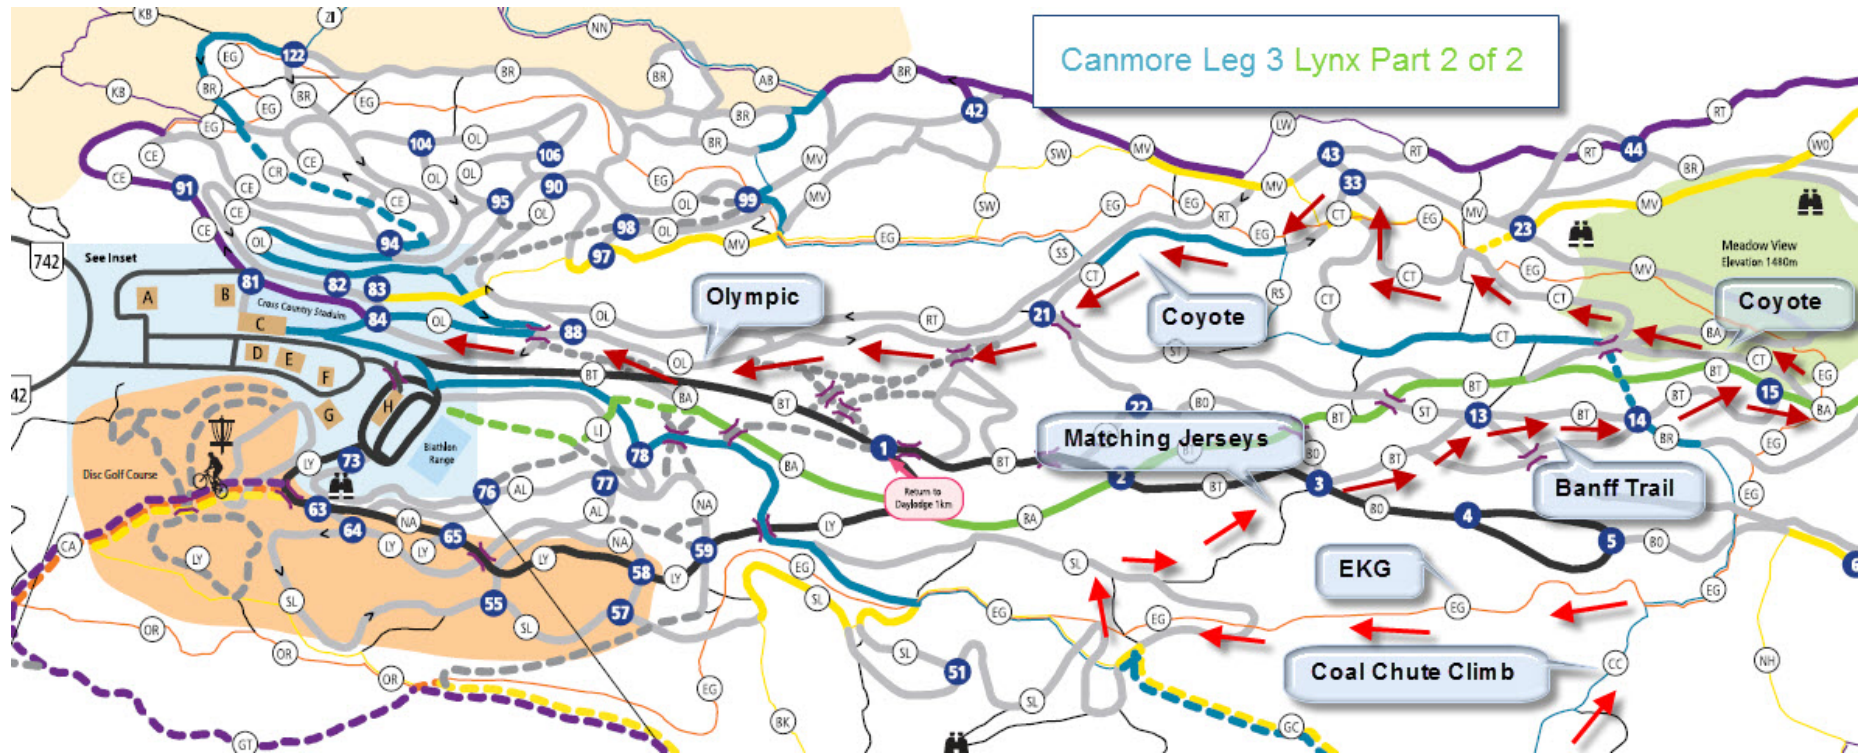

Closed December 1 - June 15
All use within the Wildlife Corridor is
restricted to the trails shown on this map

Canmore Leg 1
Grey Wolf 14km
Part 1 of 2

Canmore Leg 1
Grey Wolf 14 km
Part 2 of 2

Wildlife Corridor
Closed December 1 - June 15
All use within the Wildlife Corridor is
restricted to the trails shown on this map

Canmore Leg 2
Cougar 12 km
Part 1 of 2

Canmore Leg 2
Cougar 12 km
Part 2 of 2

GRIZZLY
 CANADIAN TRAIL RUNNING SERIES

Canmore Leg 4
 Killer Bees 7 km

Swamp

King Of Sweden

Nector Noodle

Back Door

Killer Bees

Mad Handler

The Albertan

Hey Macleod

EKG East

EKG

XCountry Stadium

24.00 x 9.00 in

Wildlife Corridor
Closed December 1 – June 15
All use within the Wildlife Corridor is
restricted to the trails shown on this map

Canmore Leg 5
Coyote 5 km

Meadow View
Elevation 1480