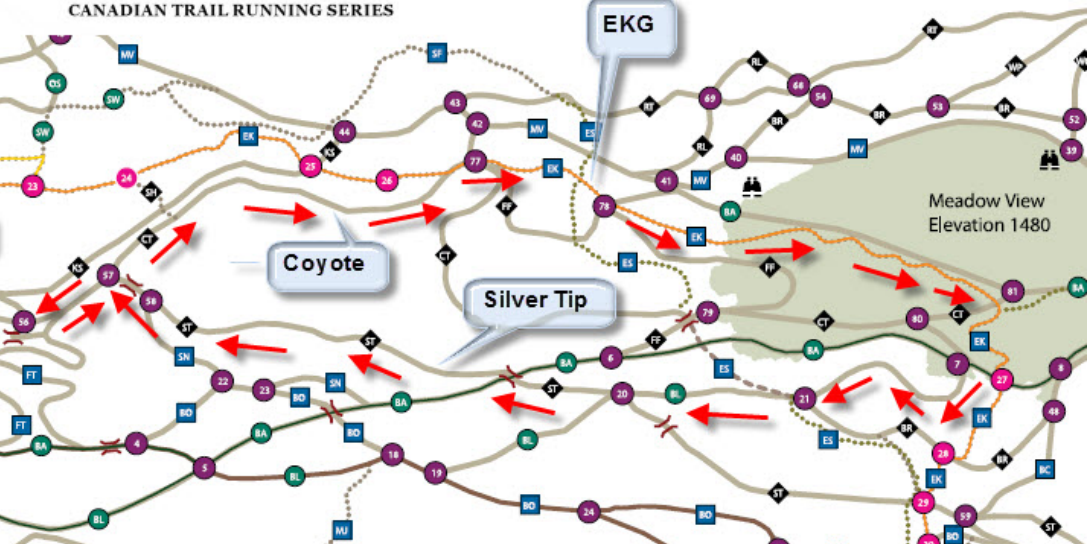

Killer Bees

Mad Handler

The Albertan

Hey Macleod

EKG East

EKG

XCountry Stadium

24.00 x 9.00 in

Wildlife Corridor
Closed December 1 – June 15
All use within the Wildlife Corridor is
restricted to the trails shown on this map

Canmore Leg 5
Coyote 5 km

Meadow View
Elevation 1480