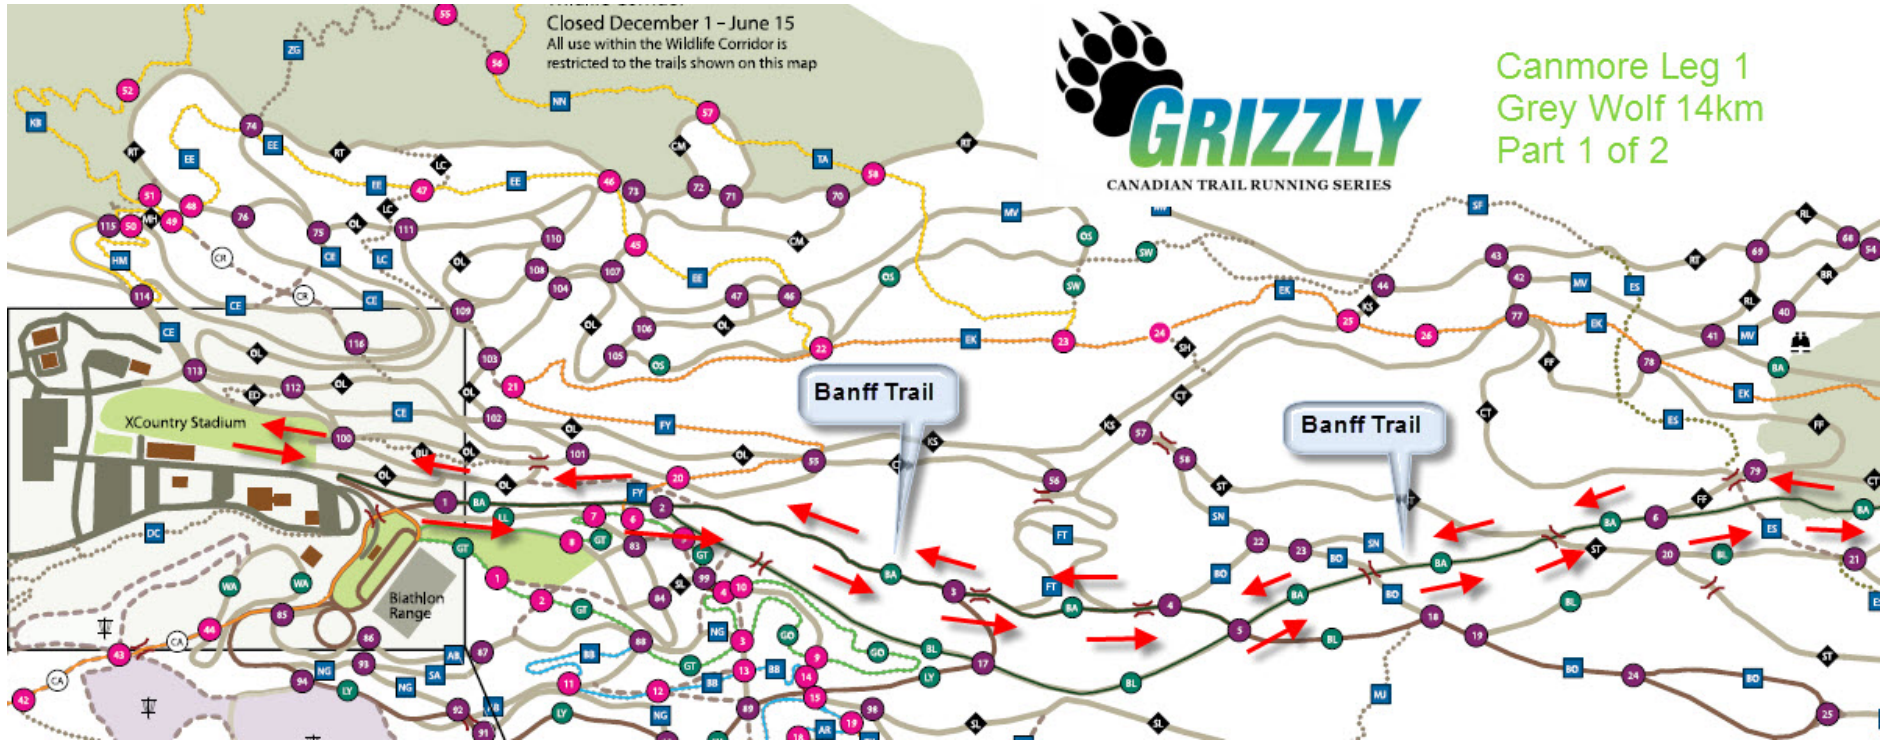

Closed December 1 - June 15
All use within the Wildlife Corridor is
restricted to the trails shown on this map

Canmore Leg 1
Grey Wolf 14km
Part 1 of 2

Canmore Leg 1
Grey Wolf 14 km
Part 2 of 2

Wildlife Corridor
Closed December 1 - June 15
All use within the Wildlife Corridor is
restricted to the trails shown on this map

Canmore Leg 2
Cougar 12 km
Part 1 of 2

Canmore Leg 2
Cougar 12 km
Part 2 of 2

GRIZZLY
 CANADIAN TRAIL RUNNING SERIES

Canmore Leg 4
 Killer Bees 7 km

Swamp

King Of Sweden

Nector Noodle

Back Door

Killer Bees

Mad Handler

The Albertan

Hey Macleod

EKG East

EKG

XCountry Stadium

24.00 x 9.00 in

Wildlife Corridor
Closed December 1 – June 15
All use within the Wildlife Corridor is
restricted to the trails shown on this map

Canmore Leg 5
Coyote 5 km

Meadow View
Elevation 1480