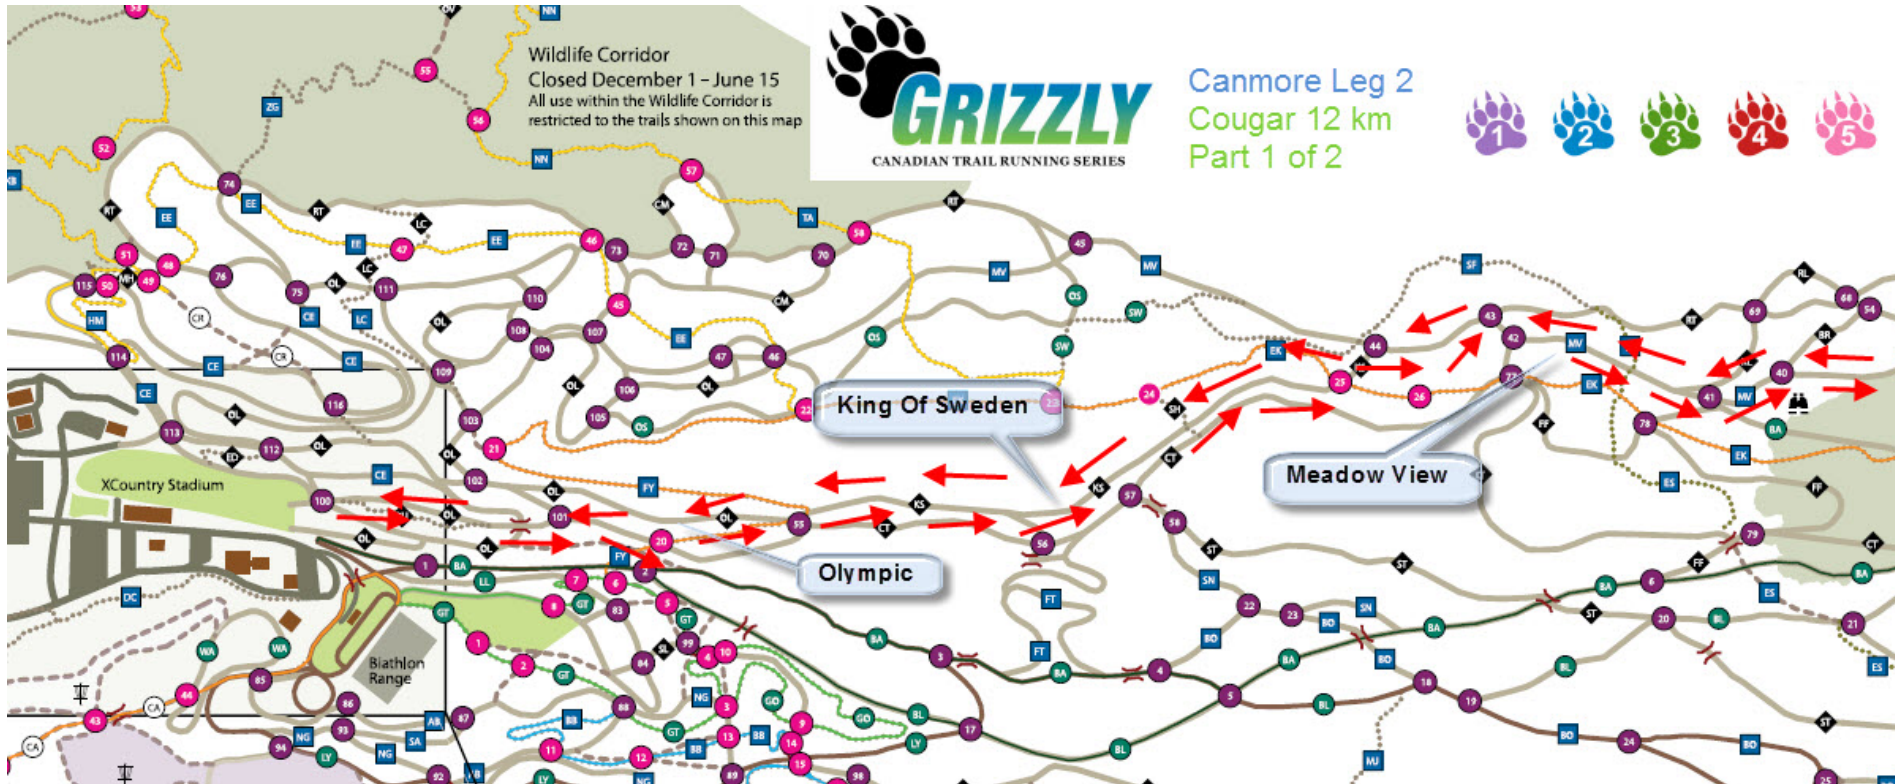

Closed December 1 - June 15
All use within the Wildlife Corridor is
restricted to the trails shown on this map

Canmore Leg 1
Grey Wolf 14km
Part 1 of 2

Canmore Leg 1
Grey Wolf 14 km
Part 2 of 2

Wildlife Corridor
Closed December 1 - June 15
All use within the Wildlife Corridor is
restricted to the trails shown on this map

Canmore Leg 2
Cougar 12 km
Part 1 of 2

Canmore Leg 2
Cougar 12 km
Part 2 of 2

GRIZZLY
 CANADIAN TRAIL RUNNING SERIES

Canmore Leg 4
 Killer Bees 7 km

Swamp

King Of Sweden

Nector Noodle

Back Door

Killer Bees

Mad Handler

The Albertan

Hey Macleod

EKG East

EKG

XCountry Stadium

24.00 x 9.00 in

Wildlife Corridor
Closed December 1 – June 15
All use within the Wildlife Corridor is
restricted to the trails shown on this map

Canmore Leg 5
Coyote 5 km

Meadow View
Elevation 1480