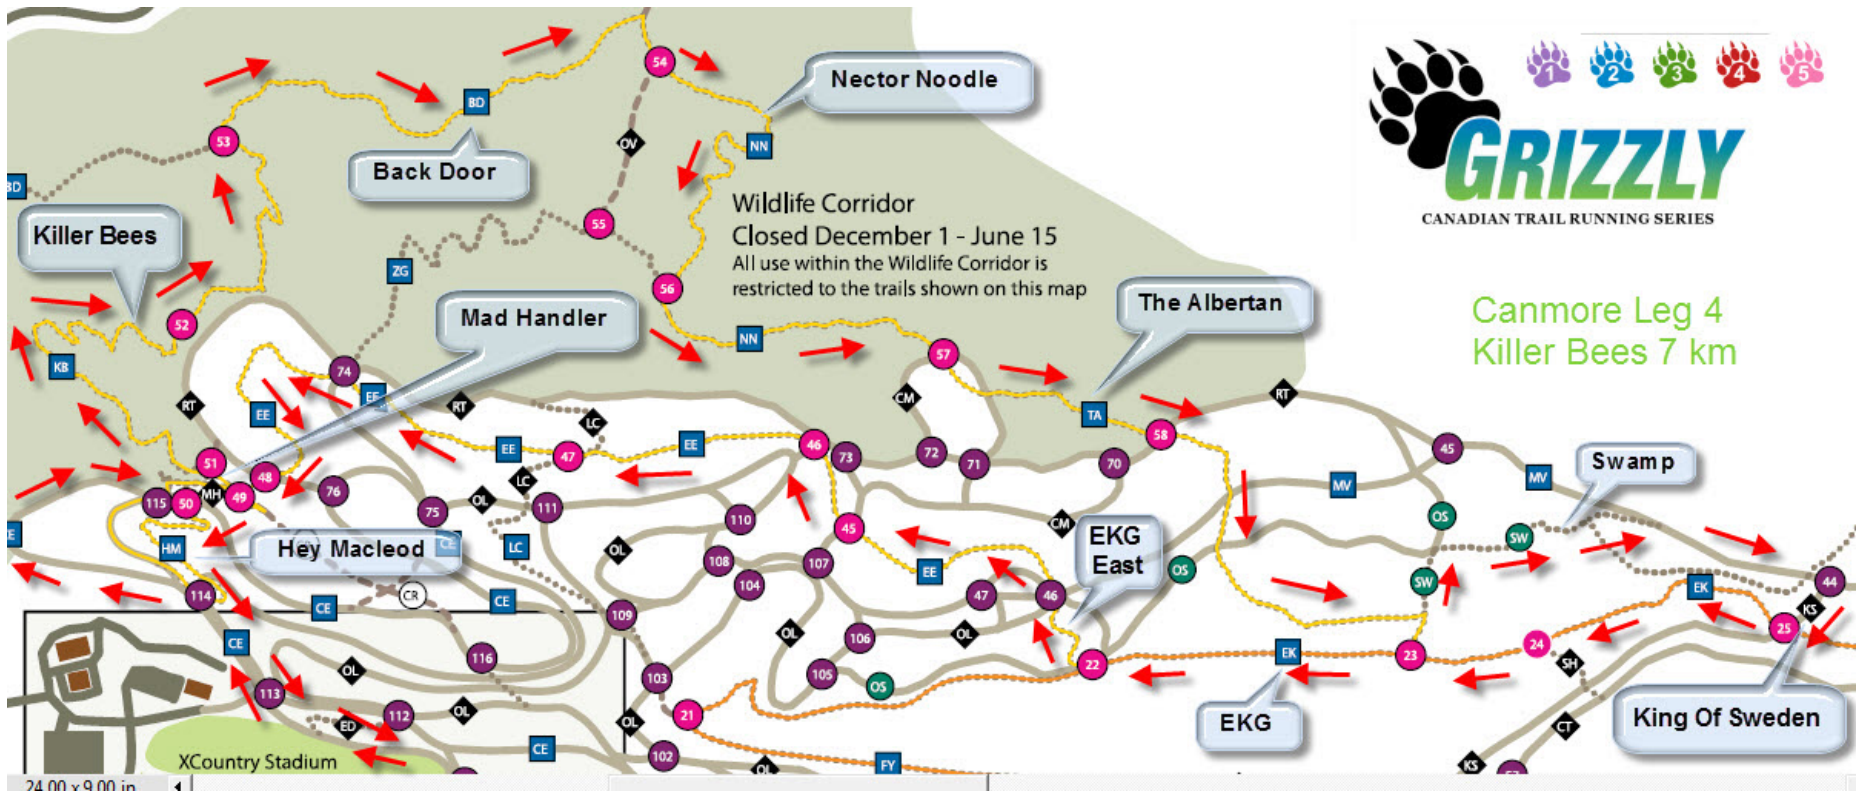

Closed December 1 - June 15
All use within the Wildlife Corridor is
restricted to the trails shown on this map

Canmore Leg 1
Grey Wolf 14km
Part 1 of 2

Canmore Leg 1
Grey Wolf 14 km
Part 2 of 2

Wildlife Corridor
Closed December 1 - June 15
All use within the Wildlife Corridor is
restricted to the trails shown on this map

Canmore Leg 2
Cougar 12 km
Part 1 of 2

Canmore Leg 2
Cougar 12 km
Part 2 of 2

GRIZZLY
 CANADIAN TRAIL RUNNING SERIES

Canmore Leg 4
 Killer Bees 7 km

Swamp

King Of Sweden

Nector Noodle

Back Door

Killer Bees

Mad Handler

The Albertan

Hey Macleod

EKG East

EKG

XCountry Stadium

24.00 x 9.00 in

Wildlife Corridor
Closed December 1 – June 15
All use within the Wildlife Corridor is
restricted to the trails shown on this map

Canmore Leg 5
Coyote 5 km

Meadow View
Elevation 1480