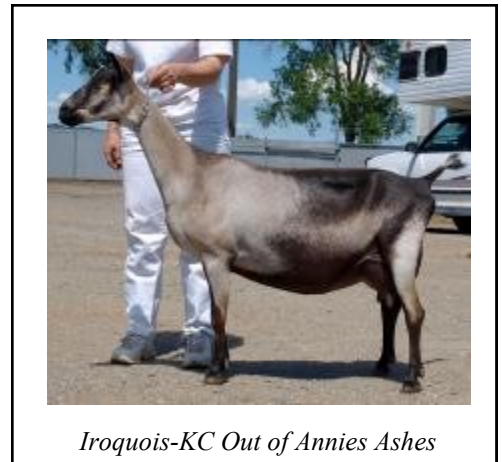

SS: +*B SGCH Cherry Glen Tierro Inman (EX93 EEE)

SIRE: *B Cherry Glen Inman Toga

SD: GCH Cherry Glen WFSC Tecoa Touchee 3*M (LA EX92 VEVE)

DS: ++*B Sodium Oaks Xcell

DAM: CH IKC Auction Annies Lil' Charade (EX90 E+EE)

DD: CH Iroquois-KC Auction Annie (VG88 VVEE)

“Ashes” is very stylish and correct with an incredible fore udder.

Ashes is a 75% American Alpine. Her doe kids will be American status.

“Ashes” is a special blessing in our herd being the last born of Charade who was laid to rest in the spring of 2008. When all of the daughters of Toga were disposed of, Ashes was kept as a companion just for her dam.

Ashes is proving to be an exceptional show doe going Best In Show twice in 2011!

LA: 2-00 EX91 EEEV

3-05 EX90 VEEE

4-02 EX92 EEEE

5-04 EX92 EEEE DHIR: 2-11 305 2540 3.7% 95 Extended: 366 2950 108

SHOW RECORD: 3xGCH, 3x BOB, 2x BIS—National Show 3rd of 19

Iroquois-KC Out of Annies Ashes

SS: *B Pearl Valley Yreka Laredo LA90 VEE @ 2 yrs.

SIRE: +*B Pearl Valley Lakoda Makya

SD: SGCH Pearl Valley Mandolay LA EX93 EEEE

DS: *B Cherry Glen Inman Toga

DAM: SGCH Iroquois-KC Out of Annie's Ashes (EX92 EEEE)

DD: CH IKC Auction Annie's Lil' Charade (EX90 E+EE)

“Screamer” has a nice topline, smoothly blending shoulders and a long and smoothly blended fore udder. Pictured as a 3-yr-old milker.

She will be bred to Killer for 2012 kidding.

LA: 1-02 VG86 +V+V

2-04 VG88 +EEE

3-02 VG88 E+EV (FRESH BUT WITHOUT MILK)

4-04 EX92 EEEE

DHIR:

2-01 305 2440 3.6% 89 67 EXT: 341 2700 101 73

SHOW RECORD: 3 x GCH, 2 x BOB, 1x RGCH (2011)