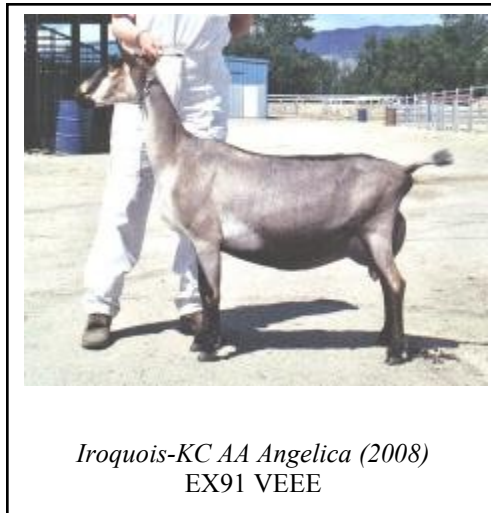

Iroquois-KC AA Angelica (2008)
EX91 VEEE

CH IROQUOIS-KC K ANNIE'S PHANTASM AA1494163 Red Chamoisee 3/15/09
IROQUOIS-KC ANNIE'S APPARITION 2*M AA1494162 Two-Tone 3/15/09

Sire's Sire: ++*B Walnut-Fork R. Group Effort *DNA*
SIRE: *B Walnut-Fork G.E. Kilimanjaro (VG8 VVE) *DNA*
Sire's Dam: SGCH Paisley-Park T. Kenya 6*M (EX92 EEEE)

DS: *B Iroquois-KC Black Moses
DAM: Iroquois-KC AA Angelica 1*M (LA EX90 VEVE)
DDS: ++*B Sodium Oaks Xcell
DD: CH IKC Auction Annie's Lil' Angel (EX92 EEEE)
DDD: CH Iroquois KC Auction Annie (LA VG88 VVEE)