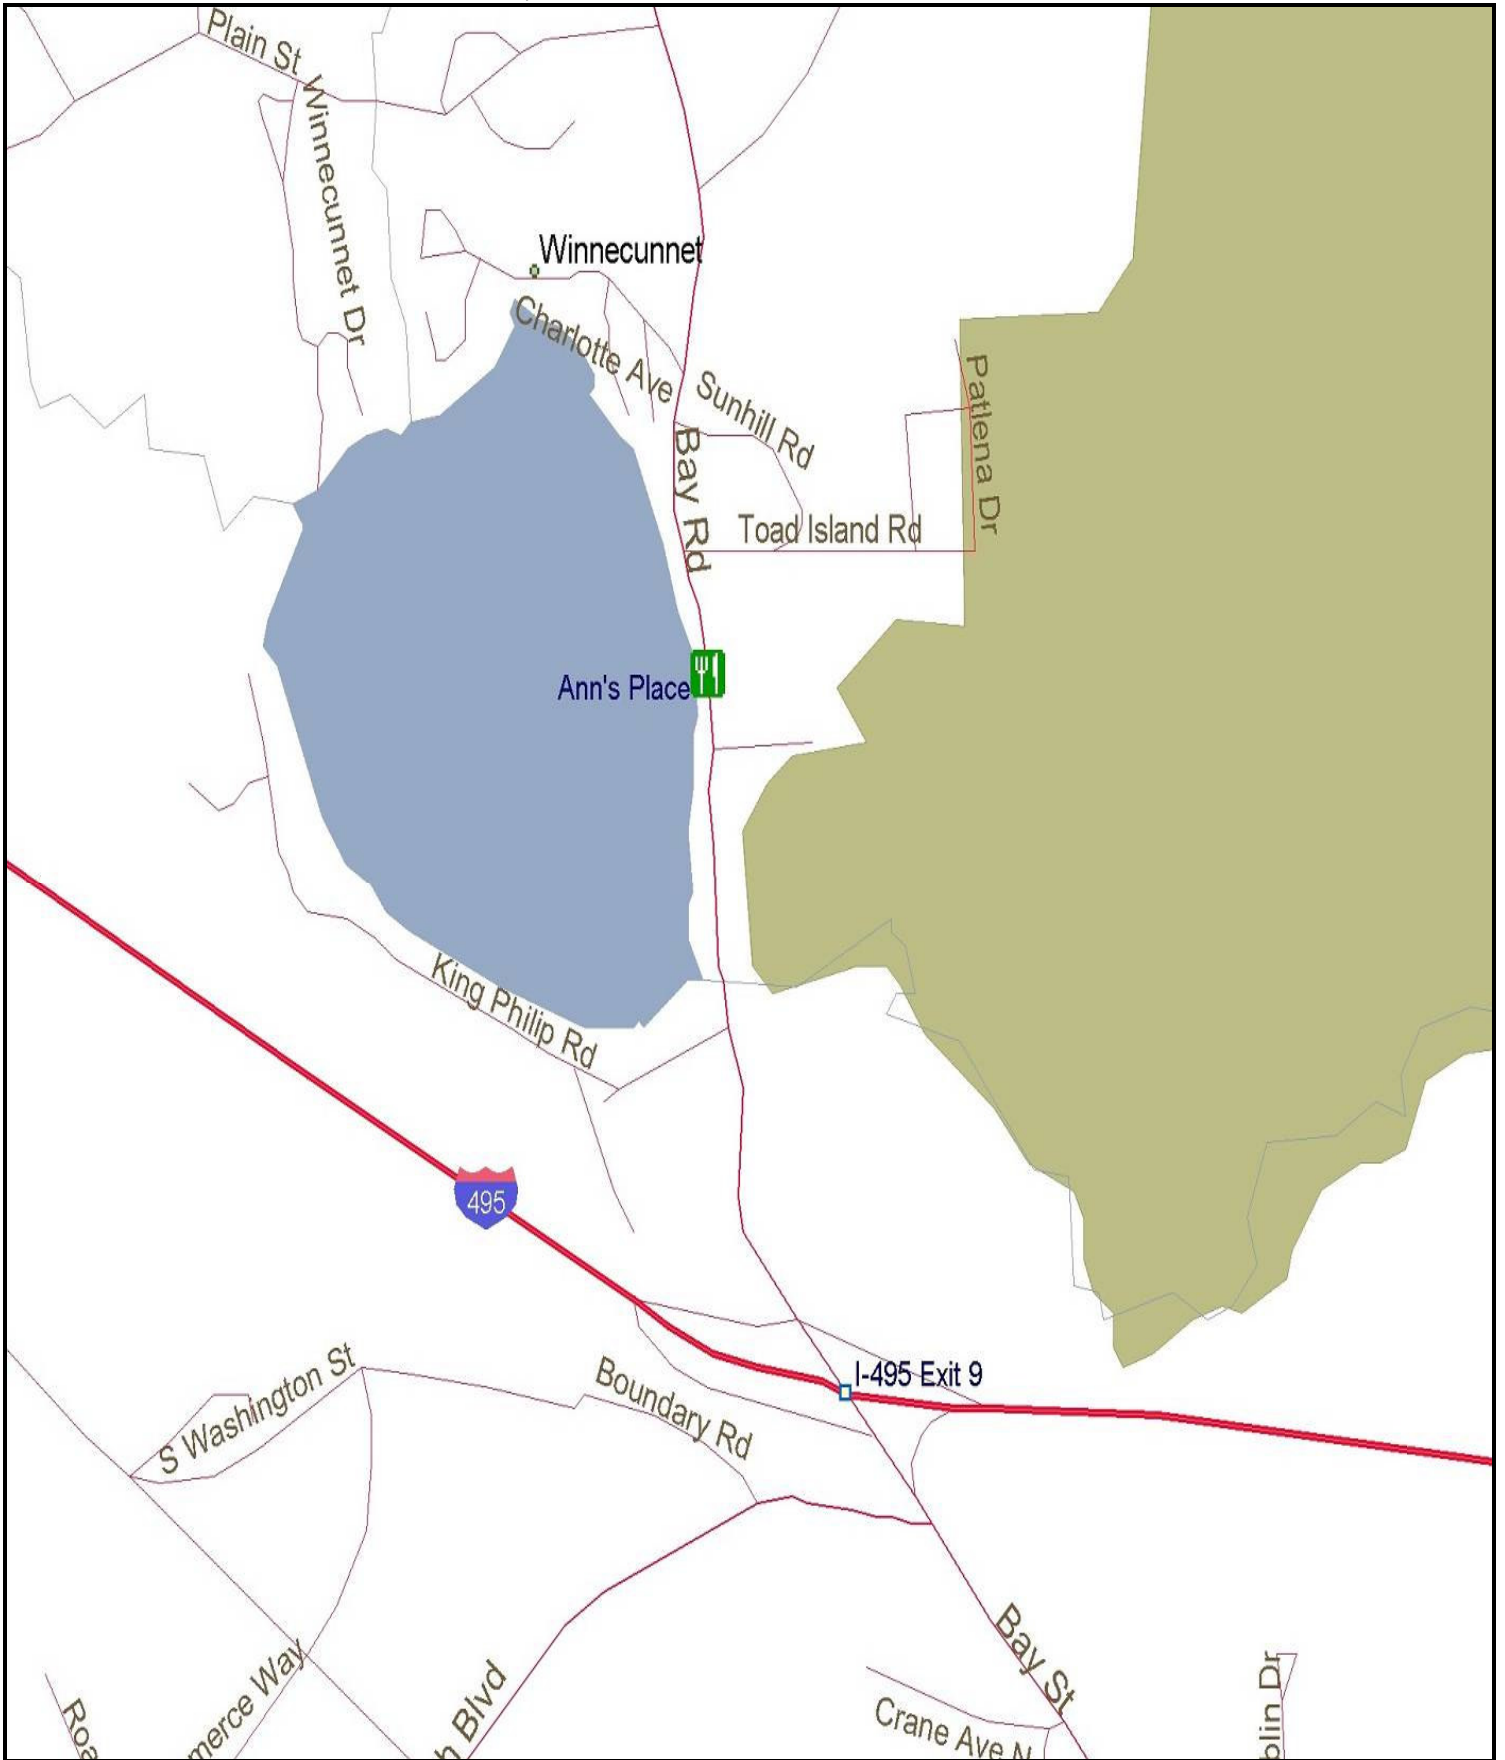

Lake Winnecunnet, MA

Located in Norton MA just north of Exit 9, Rt. 495.