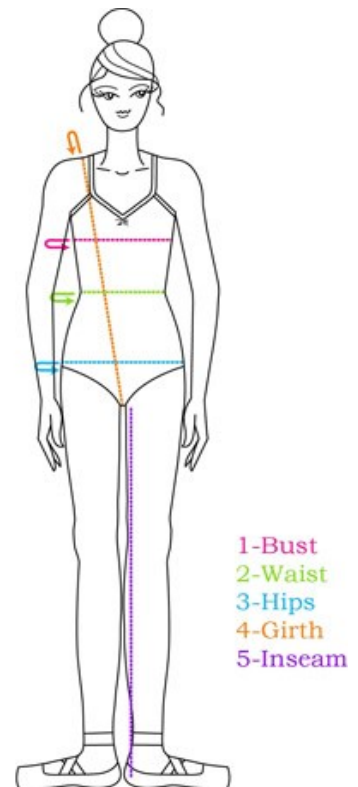

Thursday Kindergarten — \$55.00

Body Measurements

Please follow these simple steps when you're ready to take body measurements. Have your child wear undergarments or a light-weight leotard with a bra that gives the bust line their typical shape for most accurate measurements.

- Have your child stand straight with their weight evenly distributed.
- The measurement tape should be snug but not too tight on circumference measurements and stretched tight for vertical measurements.

Getting the Measurements:

- 1—Bust/Chest—measure over the fullest part of the chest having the child's arms relaxed at their sides.
- 2—Waist—Measure around where the waist naturally indents. Keep your finger between the tape and their belly.
- 3—Hips—Measure around the fullest part of the hips and buttocks while your child stands with their heels together.
- 4—Girth—Measure from the midpoint on the shoulder towards the front, through the crotch and back around to meet the midpoint of the shoulder.

Adult Sizing						
		SA	MA	LA	XL	XXLA
Bust	Inches	33 - 36	36 - 38	38 - 41	41 - 45	45 - 50
Waist	Inches	25 - 28	28 - 30	30 - 33	33 - 37	37 - 41
Hips	Inches	34 - 37	37 - 40	40 - 43	43 - 47	47 - 51
Girth	Inches	57 - 60	60 - 63	63 - 66	66 - 69	69 - 72