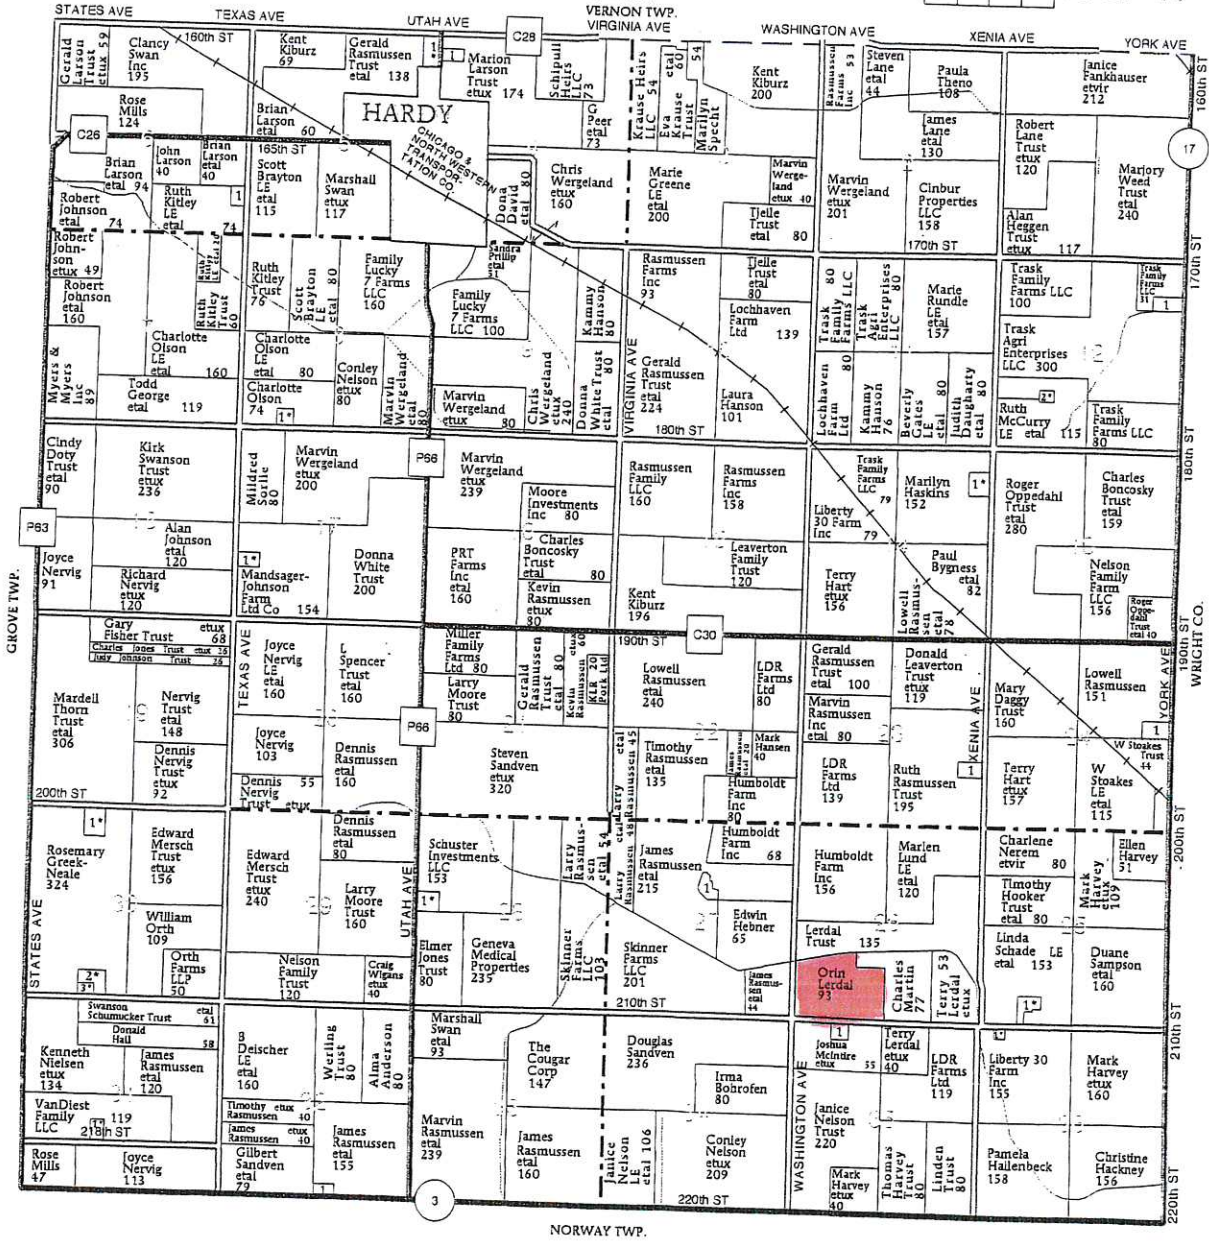

T-92-N

# LAKE PLAT

(Landowners)

R-27-W

NORWAY TWP.