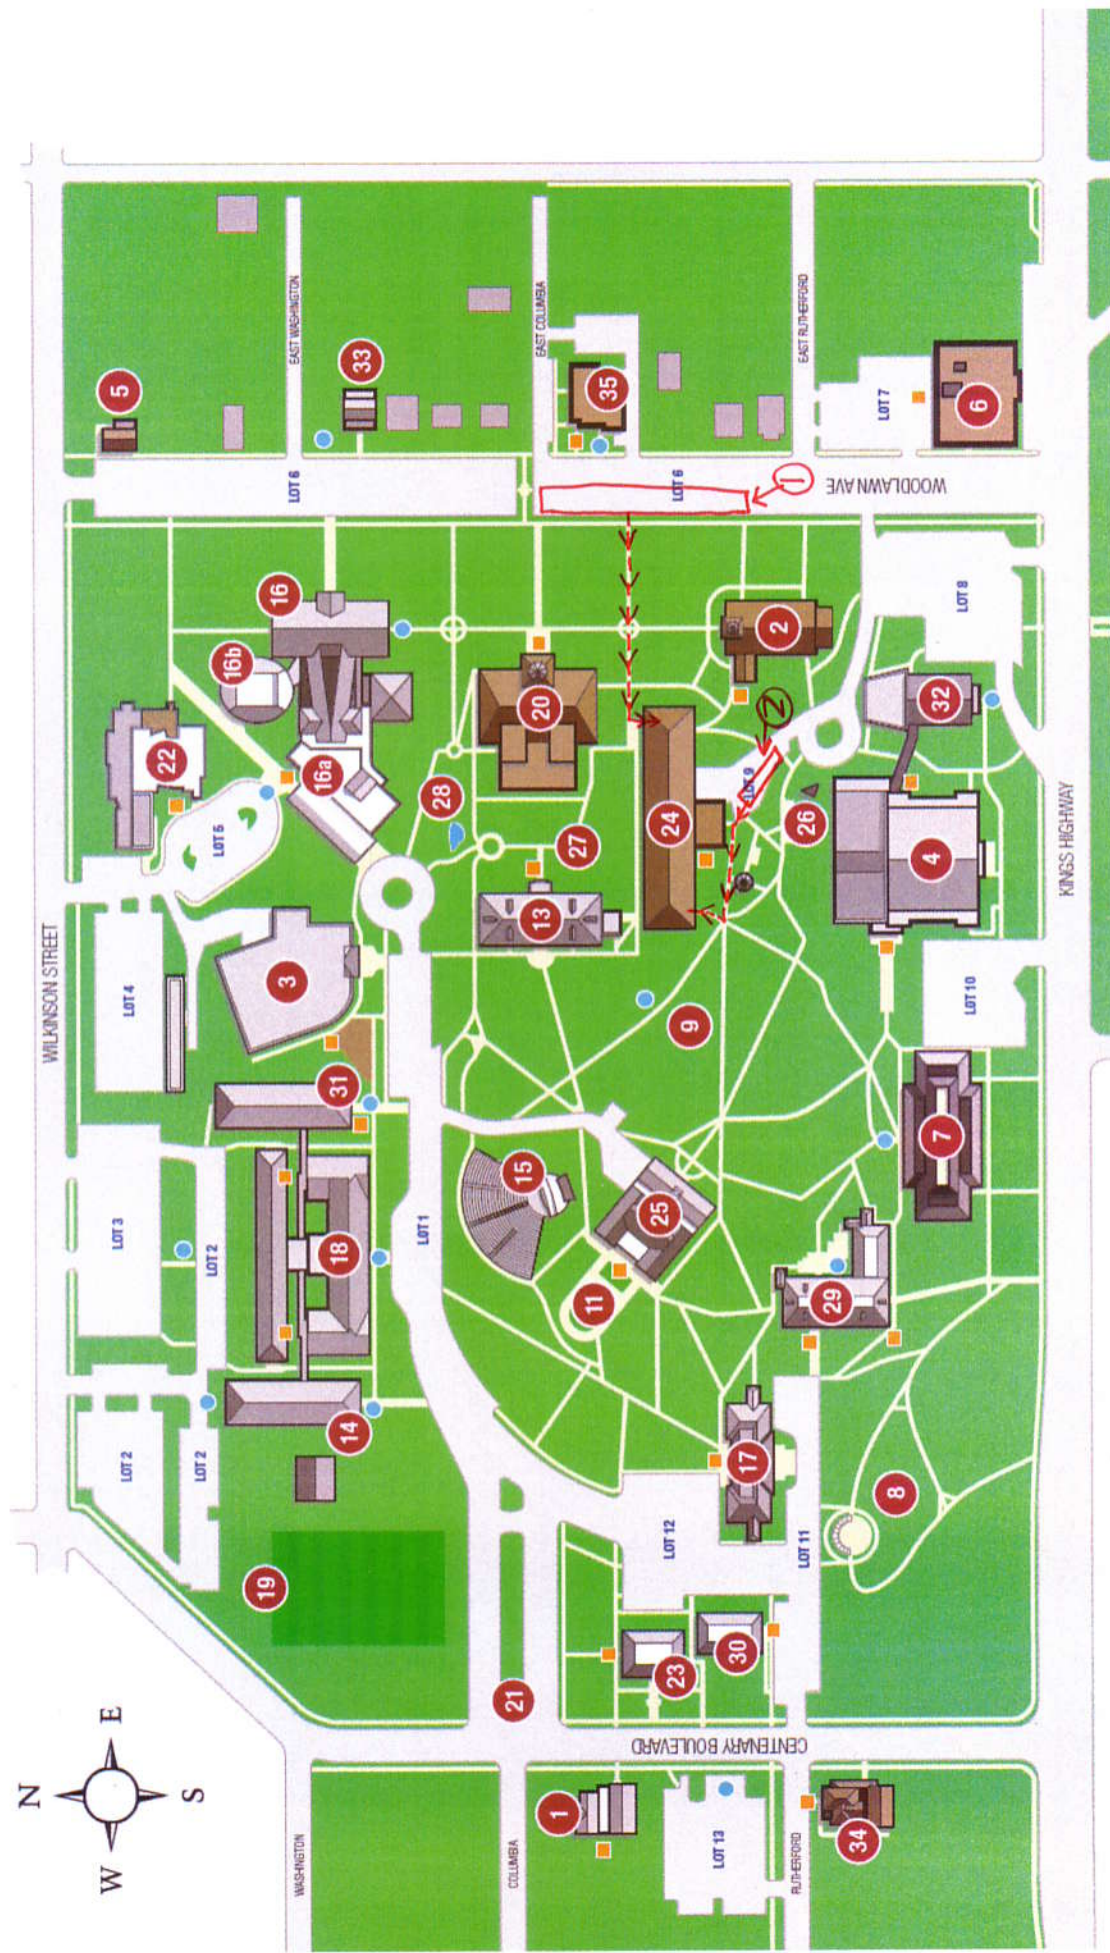

Centenary

COLLEGE OF LOUISIANA

CAMPUS MAP

2911 Centenary Blvd. • Shreveport, LA 71104
318.869.5011 • 800.234.4448 • centenary.edu

- | | |
|---|--|
| 1. 2910 Building | 17. Jackson Hall |
| 2. Brown Memorial Chapel | 18. James Residence Hall |
| 3. Bynum Commons / Cafeteria / Whited Room | 19. Jones-Rice Field |
| 4. Centenary Fitness Center | 20. Magale Library |
| 5. Canterbury House | 21. Main Entrance |
| 6. Centenary Square | 22. Marjorie Lyons Playhouse |
| 7. Cline Residence Hall | 23. Meadows Museum of Art |
| 8. Crumley Gardens | 24. Mickle Hall / Carlile Auditorium |
| 9. Ed Leuck Louisiana Academic Arboretum | 25. Moore Student Union Building (SUB) |
| 10. Facilities Office | 26. Peavy Climbing Tower |
| 11. Frost Gardens | 27. The Quad |
| 12. Gold Dome / Athletic Complex | 28. Riggs Plaza |
| 12a. Mayo Soccer Field | 29. Rotary Residence Hall Suites |
| 12b. Shehee Stadium | 30. Sam Peters Building / Admission Office |
| 12c. Softball Field | 31. Sexton Residence Hall |
| 12d. Tennis Courts | 32. Smith Building / Kilpatrick Auditorium |
| 13. Hamilton Hall | 33. Symphony House |
| 14. Hardin Residence Hall | 34. Turner Art Center |
| 15. Hargrove Memorial Amphitheatre | 35. Wright Math Building |
| 16. Hurley Music Building / Music Library / Anderson Auditorium | |
| 16a. Anderson Choral Building / Atrium | |
| 16b. Feazel Instrumental Hall | |

■ = Wheelchair Accessible ● = Emergency Call Box

Meeting Room → Carlile Auditorium (1st Floor, Room 114)

- Must go up one flight of stairs if entering from North
- Must go up two flights of stairs if entering from South

- ① Preferred parking area (many spots available)
- ② Few spots available (may be full if not arriving early)