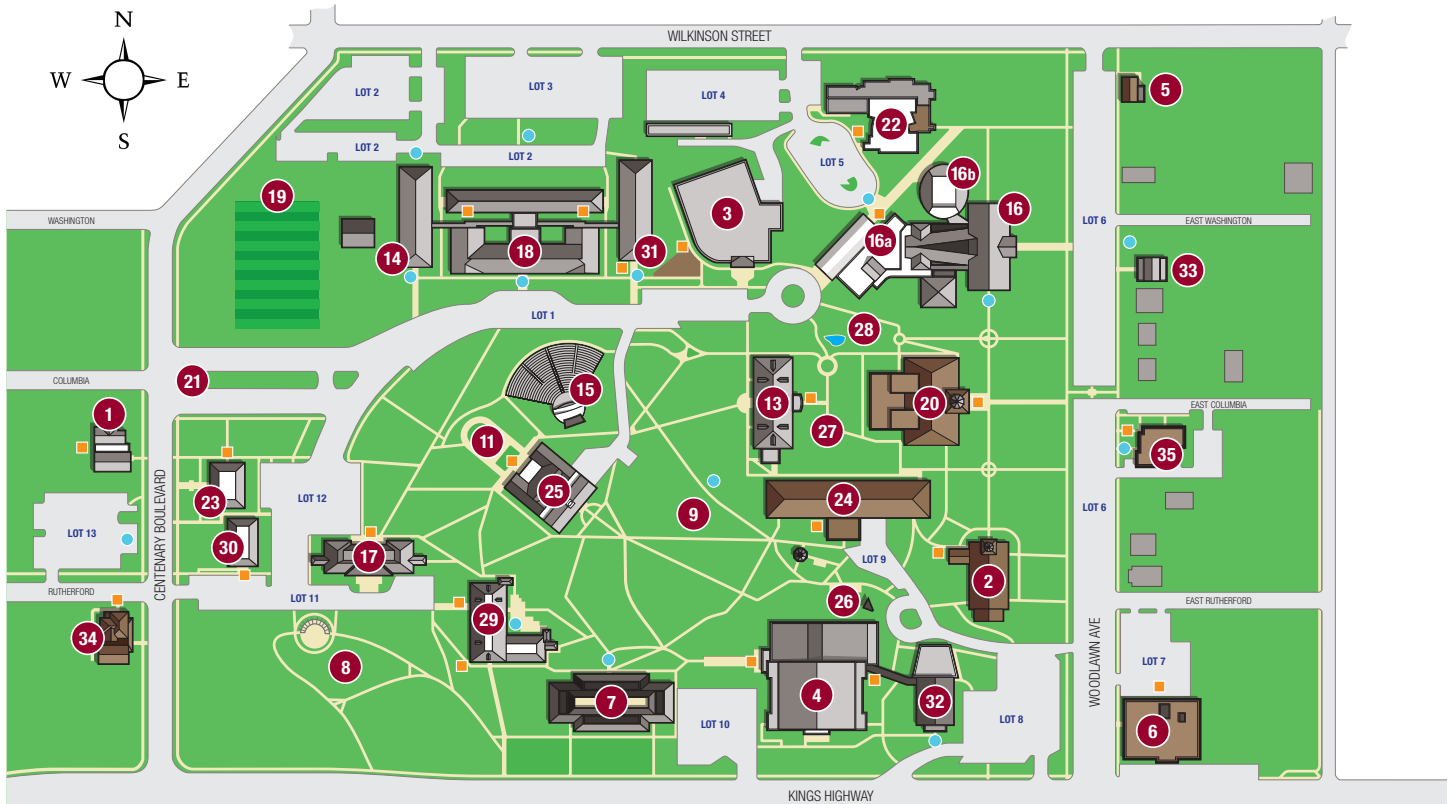

Centenary

COLLEGE OF LOUISIANA

CAMPUS MAP

2911 Centenary Blvd. • Shreveport, LA 71104
318.869.5011 • 800.234.4448 • centenary.edu

- | | |
|---|--|
| 1. 2910 Building | 17. Jackson Hall |
| 2. Brown Memorial Chapel | 18. James Residence Hall |
| 3. Bynum Commons / Cafeteria / Whited Room | 19. Jones-Rice Field |
| 4. Centenary Fitness Center | 20. Magale Library |
| 5. Canterbury House | 21. Main Entrance |
| 6. Centenary Square | 22. Marjorie Lyons Playhouse |
| 7. Cline Residence Hall | 23. Meadows Museum of Art |
| 8. Crumley Gardens | 24. Mickle Hall / Carlile Auditorium |
| 9. Ed Leuck Louisiana Academic Arboretum | 25. Moore Student Union Building (SUB) |
| 10. Facilities Office | 26. Peavy Climbing Tower |
| 11. Frost Gardens | 27. The Quad |
| 12. Gold Dome / Athletic Complex | 28. Riggs Plaza |
| 12a. Mayo Soccer Field | 29. Rotary Residence Hall Suites |
| 12b. Shehee Stadium | 30. Sam Peters Building / Admission Office |
| 12c. Softball Field | 31. Sexton Residence Hall |
| 12d. Tennis Courts | 32. Smith Building / Kilpatrick Auditorium |
| 13. Hamilton Hall | 33. Symphony House |
| 14. Hardin Residence Hall | 34. Turner Art Center |
| 15. Hargrove Memorial Amphitheatre | 35. Wright Math Building |
| 16. Hurley Music Building / Music Library / Anderson Auditorium | |
| 16a. Anderson Choral Building / Atrium | |
| 16b. Feazel Instrumental Hall | |

■ = Wheelchair Accessible ● = Emergency Call Box

Meeting Room → Carlile Auditorium (1st Floor, Room 114)

- Must go up one flight of stairs if entering from North
- Must go up two flights of stairs if entering from South

- ① Preferred parking area (many spots available)
- ② Few spots available (may be full if not arriving early)