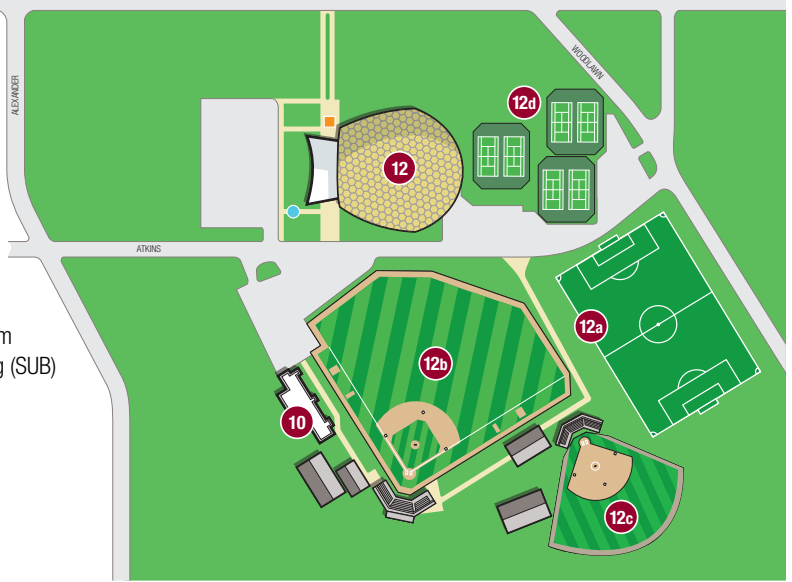

Centenary

COLLEGE OF LOUISIANA

CAMPUS MAP

2911 Centenary Blvd. • Shreveport, LA 71104
318.869.5011 • 800.234.4448 • centenary.edu

- | | |
|---|--|
| 1. 2910 Building | 17. Jackson Hall |
| 2. Brown Memorial Chapel | 18. James Residence Hall |
| 3. Bynum Commons / Cafeteria / Whited Room | 19. Jones-Rice Field |
| 4. Centenary Fitness Center | 20. Magale Library |
| 5. Canterbury House | 21. Main Entrance |
| 6. Centenary Square | 22. Marjorie Lyons Playhouse |
| 7. Cline Residence Hall | 23. Meadows Museum of Art |
| 8. Crumley Gardens | 24. Mickle Hall / Carlile Auditorium |
| 9. Ed Leuck Louisiana Academic Arboretum | 25. Moore Student Union Building (SUB) |
| 10. Facilities Office | 26. Peavy Climbing Tower |
| 11. Frost Gardens | 27. The Quad |
| 12. Gold Dome / Athletic Complex | 28. Riggs Plaza |
| 12a. Mayo Soccer Field | 29. Rotary Residence Hall Suites |
| 12b. Shehee Stadium | 30. Sam Peters Building / Admission Office |
| 12c. Softball Field | 31. Sexton Residence Hall |
| 12d. Tennis Courts | 32. Smith Building / Kilpatrick Auditorium |
| 13. Hamilton Hall | 33. Symphony House |
| 14. Hardin Residence Hall | 34. Turner Art Center |
| 15. Hargrove Memorial Amphitheatre | 35. Wright Math Building |
| 16. Hurley Music Building / Music Library / Anderson Auditorium | |
| 16a. Anderson Choral Building / Atrium | |
| 16b. Feazel Instrumental Hall | |

■ = Wheelchair Accessible ● = Emergency Call Box

Meeting Room → Carlile Auditorium (1st Floor, Room 114)

- Must go up one flight of stairs if entering from North
- Must go up two flights of stairs if entering from South

- ① Preferred parking area (many spots available)
- ② Few spots available (may be full if not arriving early)