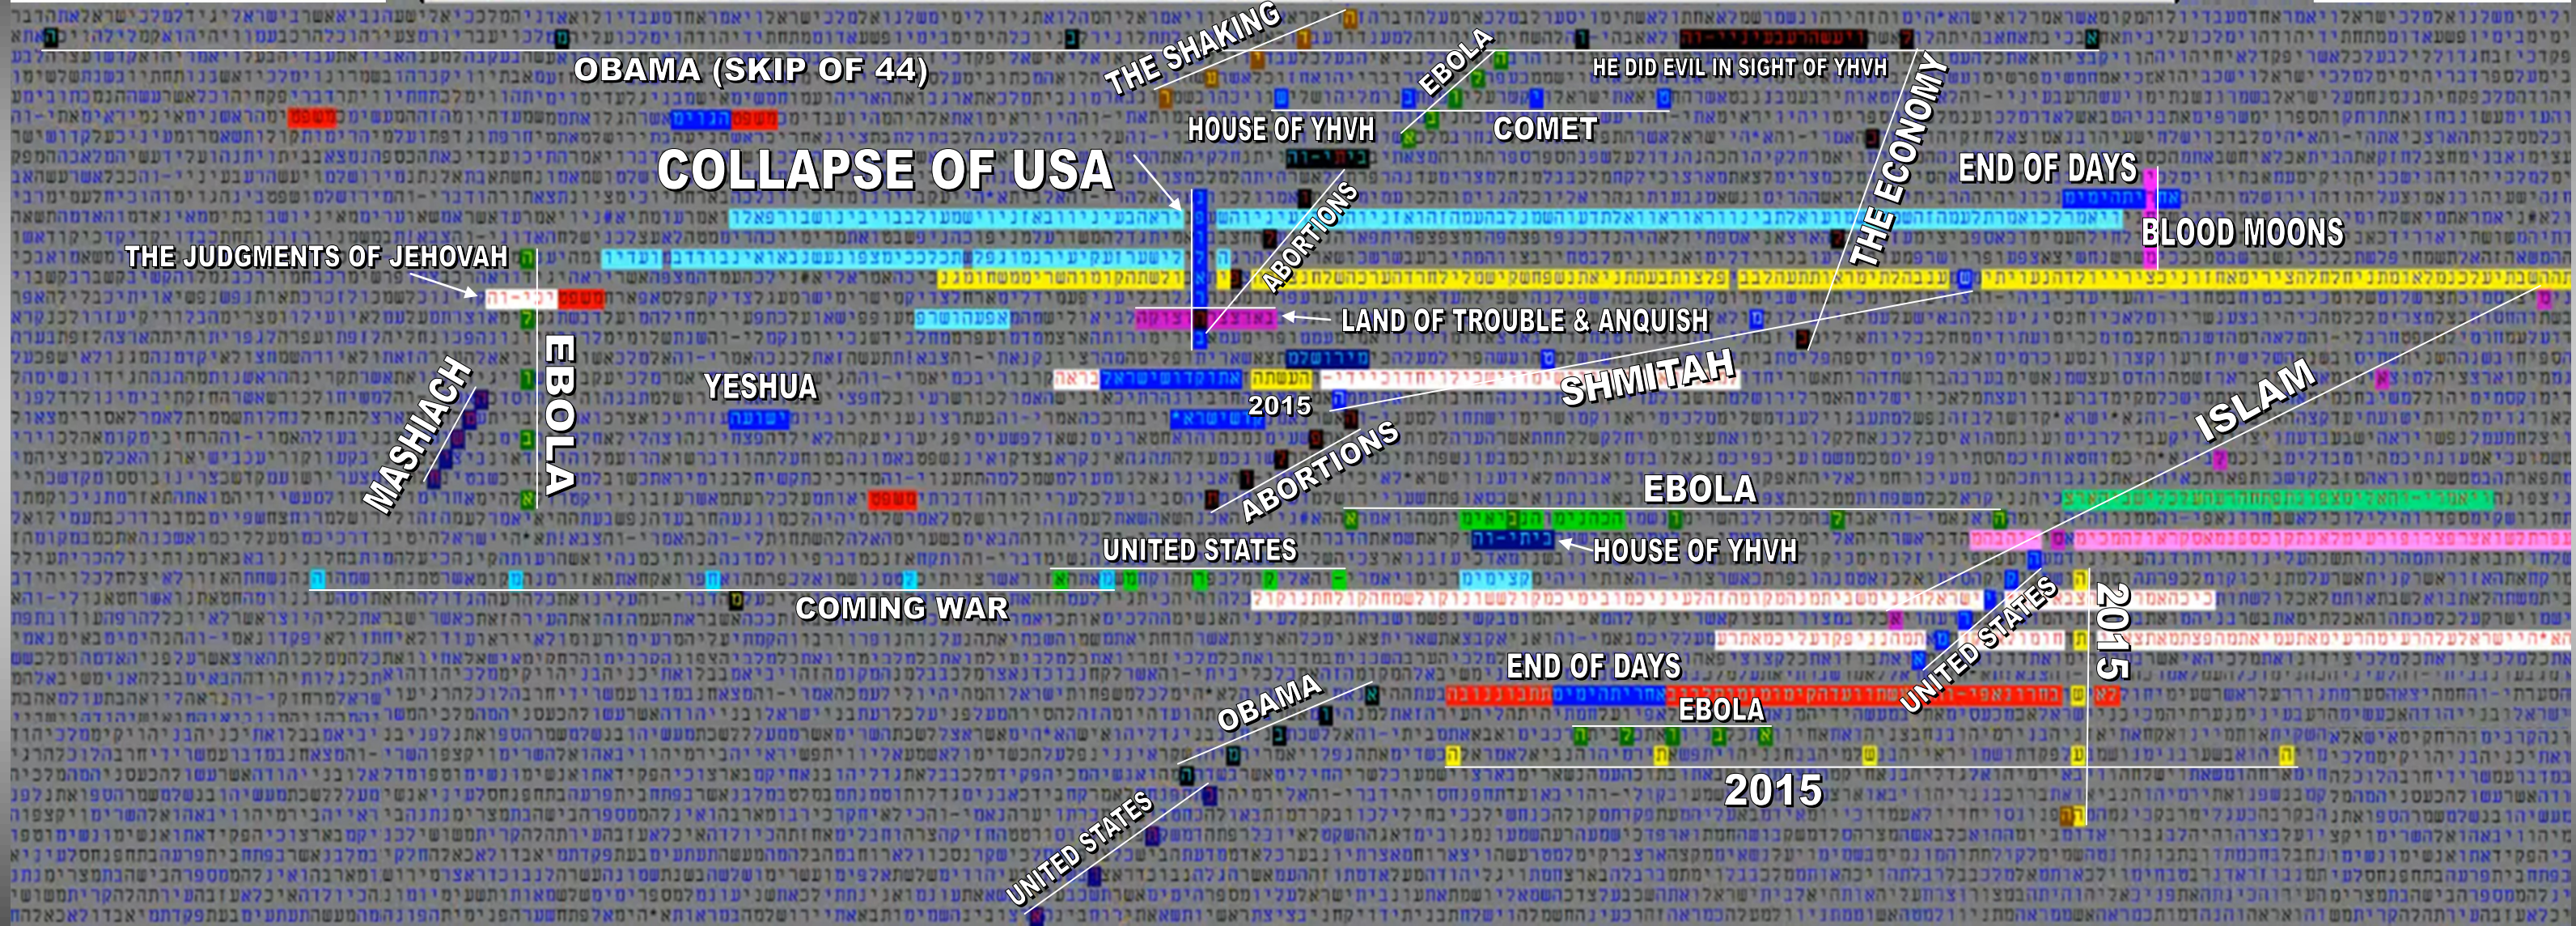

THE COLLAPSE OF AMERICA

Bible Code Matrix of End Time Prophecy

© MATTHEW WRIGHT MINISTRIES
Graphic layout by Luis B. Vega

RESOURCES
[youtube.com/user/TheMatt71269](https://www.youtube.com/user/TheMatt71269)
biblecodenow1@gmail.com
biblecodenow.com
[facebook.com/groups/codesearcher](https://www.facebook.com/groups/codesearcher)

SCRIPTURE SOURCE(S)
 Old & New Testament
 TorahSoft

FOR AN EXPLANATION - STUDY OF THE CHART CODE MATRIX, VISIT THE YOUTUBE CHANNEL VIDEO SERIES.

WIDTH: 4406 CENTER: 382625