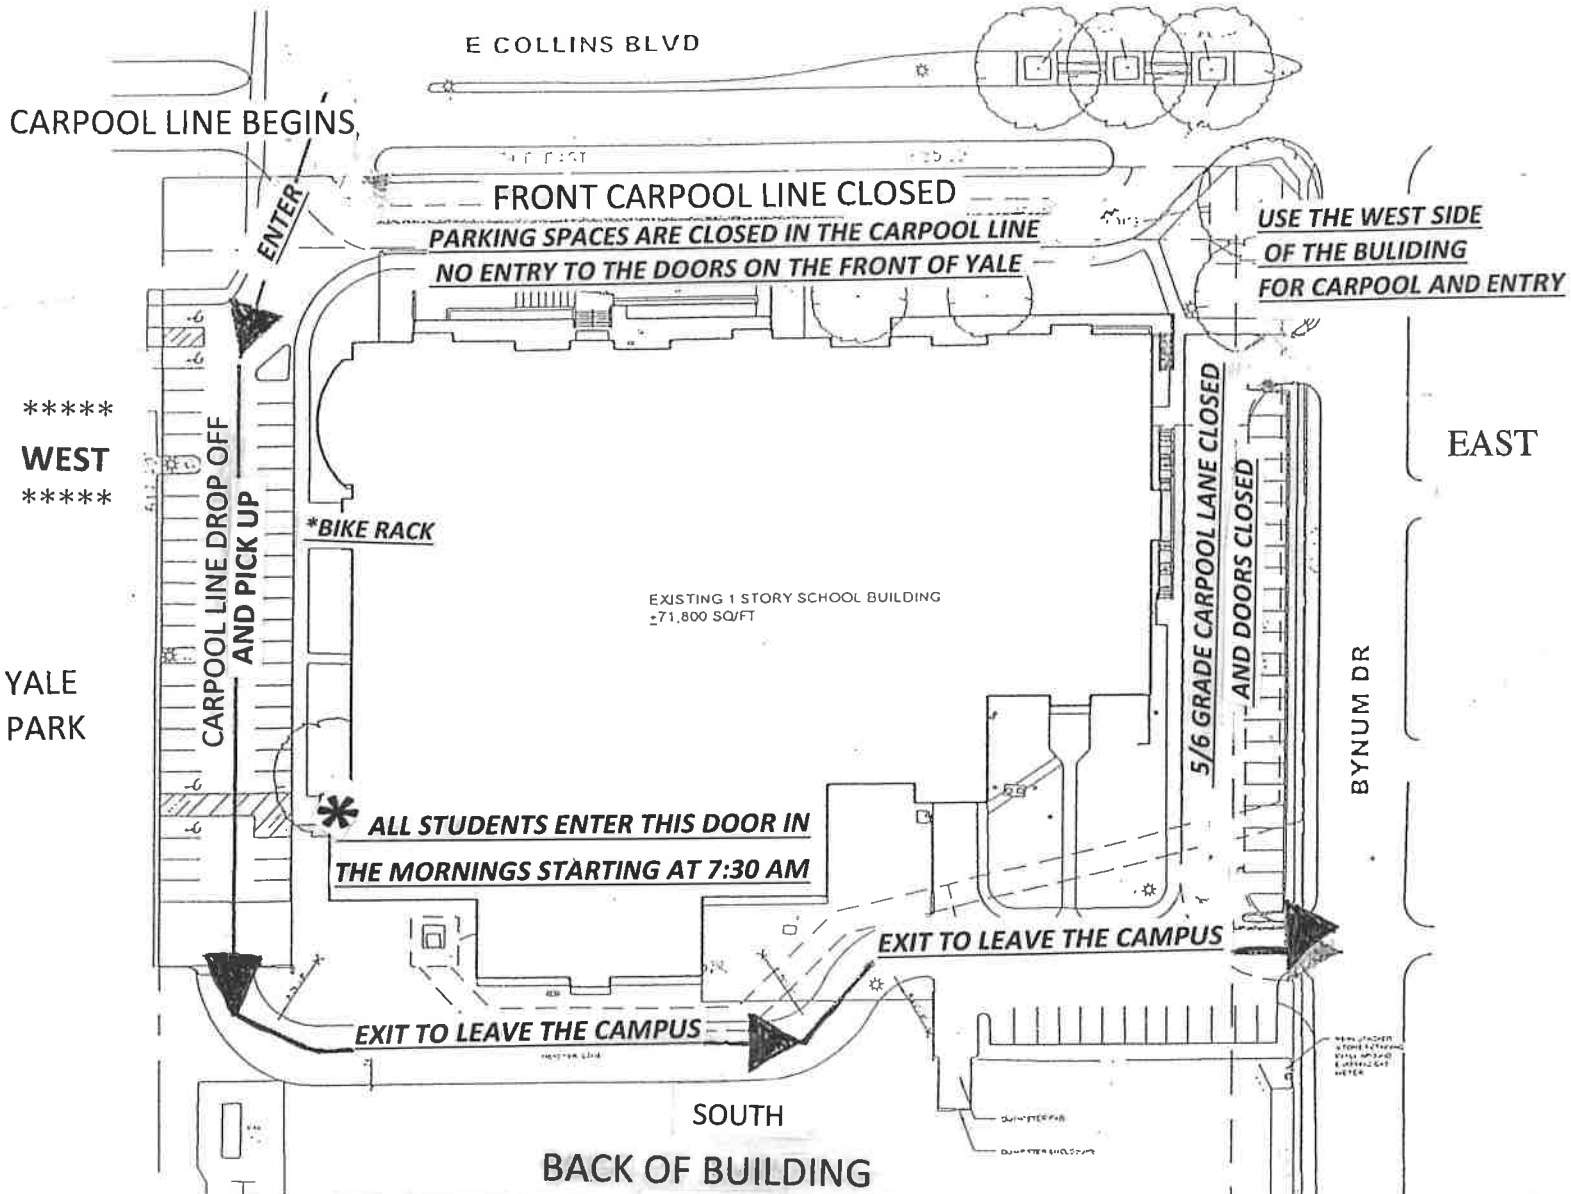

# YALE ELEMENTARY

NORTH

FRONT OF BUILDING

Please refer to the map for the carpool directions for the **first week of school**. Students will enter through the **WEST doors** (Yale Park side of the building) for the entire first week of school. Families will enter through the **WEST doors** (Yale Park side of the building) for **Meet the Teacher on August 18<sup>th</sup> from 3:00-4:00 pm**. On the **first day of school**, the **WEST doors** will be open for all families to enter at 7:30 am and parents may walk their child to their classroom. Our Yale PTA will be serving donuts and juice, and we will have a **Road Runner** selfie station to capture the first day of school! School ends at 3:00 pm, and your students will be waiting in the carpool line on the **WEST** side of the building. On the second day of school, only students will be allowed to enter the building beginning at 7:30 am. School starts at 7:50 am. **Students will be unsupervised if dropped off before 7:30 am.** If you need help with childcare in the morning, please consider our PACE/XPLORE program. If you have questions, please send them to [YalePTA.org](http://YalePTA.org) or post your question on our Yale Elementary PTA Facebook page. You can also call the front office a 469-593-8300.