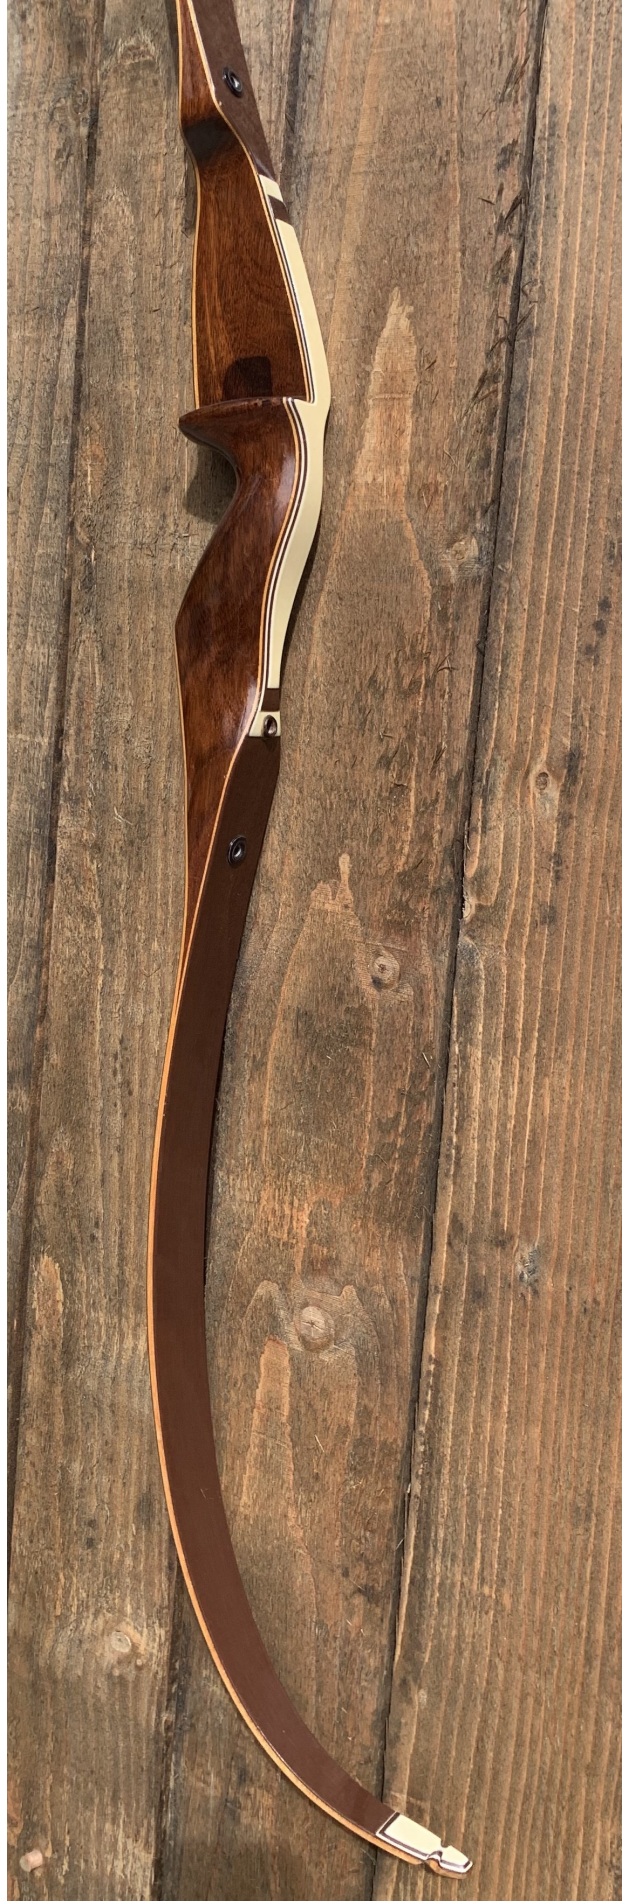

YEAR: 1973

MAKE: Browning

MODEL: Fury II

HAND: Left

DRAW WEIGHT: 57#

AMO LENGTH: 60"

PRICE: \$179.00

SHIPPING AND HANDLING: \$19.00

TOTAL COST: \$198.00

DESCRIPTION: Great looking and performing Browning recurve. Factory installed bushings. East Indian Rosewood. No delamination; no cracks; limbs are straight. Overlays and tips are in great condition. 3 small professionally filled sight holes on the face (see pic on last page). No cracks. No stress lines or crazing. A few minor scratches and dings here and there. This is a really nice bow in excellent overall condition for its age.