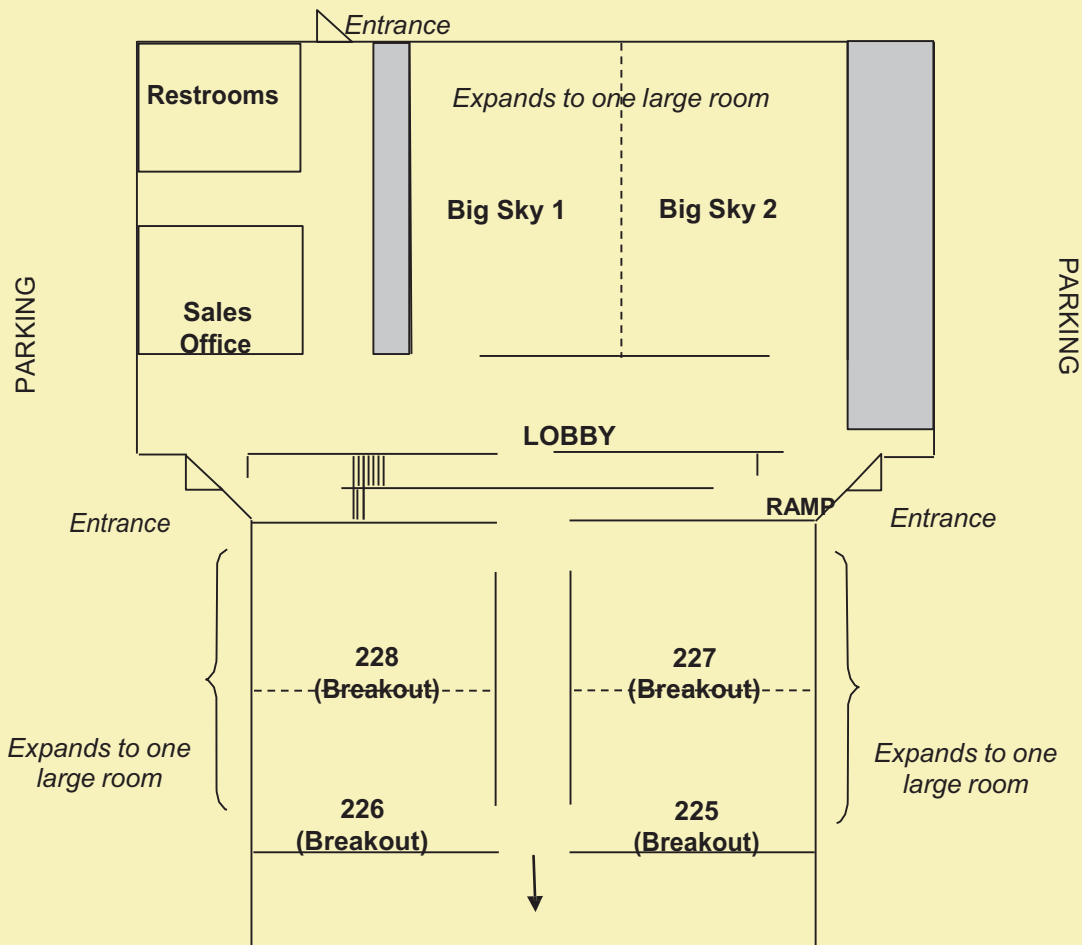

The GuestHouse Inn & Suites & Big Sky Convention Center is conveniently located at the corner of Reserve & Brooks Street, in Missoula, MT. (Exit 101 off Interstate 90) Restaurants, a movie theatre and shopping are located within walking distance. Everything you need is just minutes away!

The Big Sky Convention Center Room Layout Options

Table Layout Options:

Classroom Style

Theatre Style

Banquet Style

Rounds

Cabaret Style

"T" Shape

"U" Shape

The Big Sky Convention Center is conveniently located on the north side of The GuestHouse Inn & Suites front entrance off Brooks Street, and has easy handicap access. The Big Sky complex can be used as one large room, or divided into two rooms. The lobby can be set up as a reception area, congregation area, or with a buffet dining table. Smaller breakout rooms are available, and perfect for team meetings, personal interviews, or small group work sessions. With a variety of seating arrangements available, the use of our caterer, or the flexibility to bring in your own food, The GuestHouse Inn & Suites & Big Sky Convention Center is the perfect meeting space for your next event.