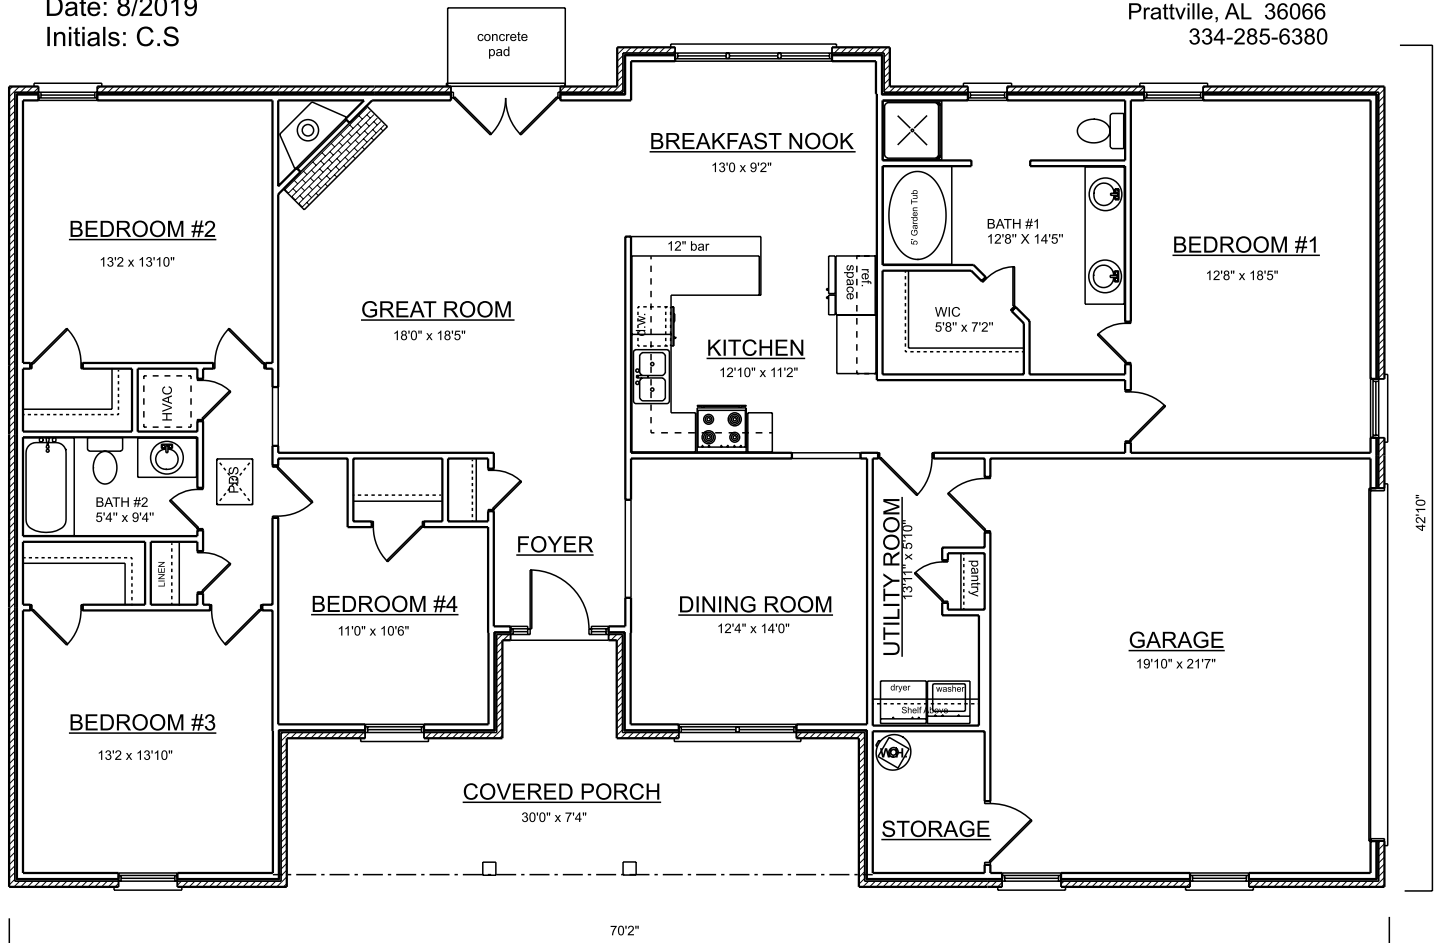

# HAMILTON II

\$  
 Subject to Change  
 Date: 8/2019  
 Initials: C.S

2152 sq. ft. living

Alabama Better Built Homes, Inc.  
 2203 Howard Murfee Blvd.  
 Prattville, AL 36066  
 334-285-6380

MEASUREMENTS SHOWN ARE NOT INTENDED TO BE EXACT, THEREFORE ARE NOT GUARANTEED