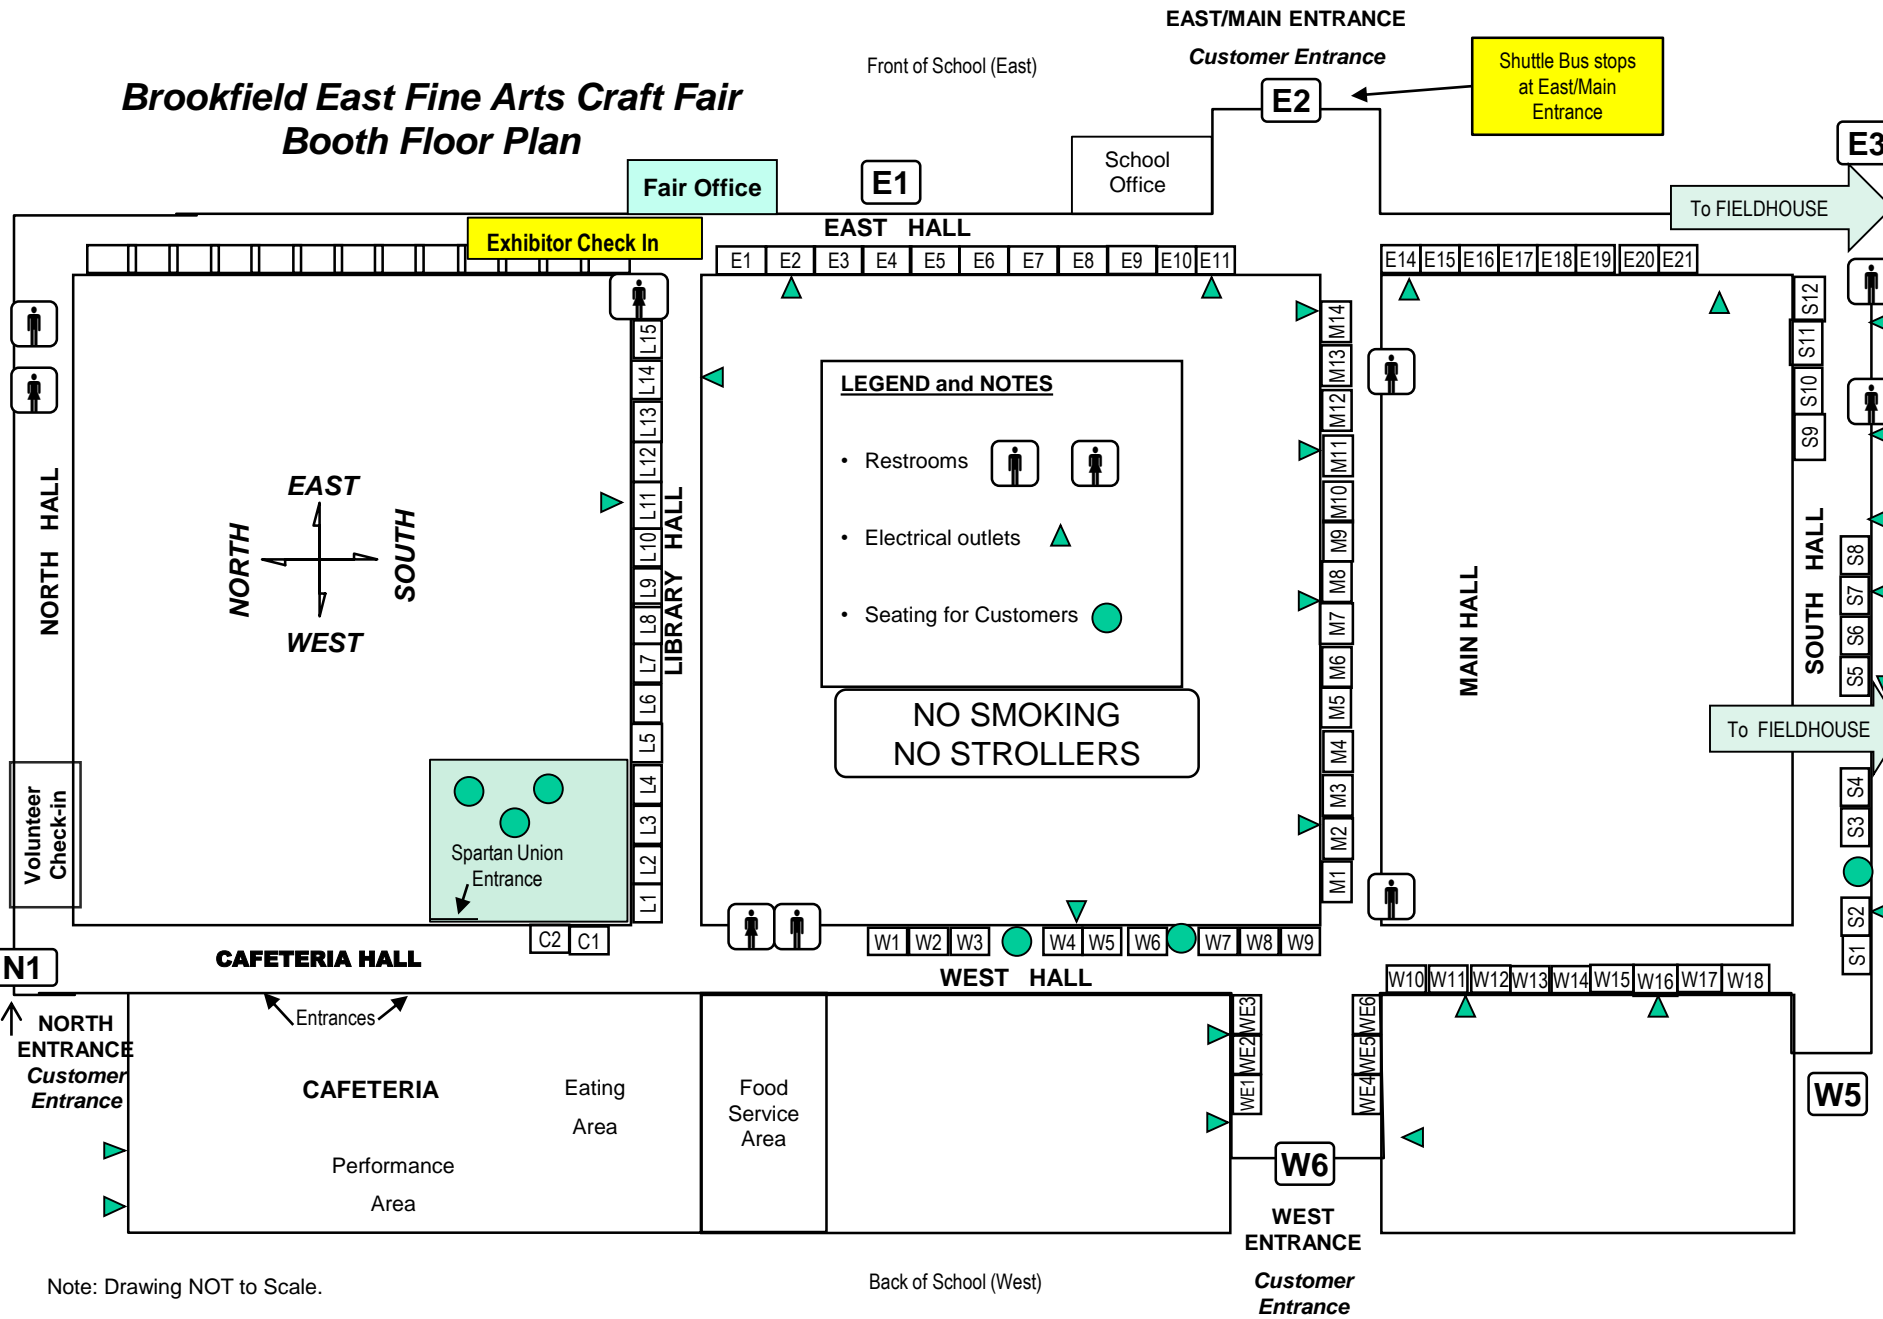

Brookfield East Fine Arts Craft Fair Booth Floor Plan

Note: Drawing NOT to Scale.

Brookfield East Fine Arts Craft Fair Booth Floor Plan

The booth layout map is two pages only for ease in printing. All booths are located on the main floor and the Fieldhouse connects to the rest of the school into either the East Hall or the South Hall.