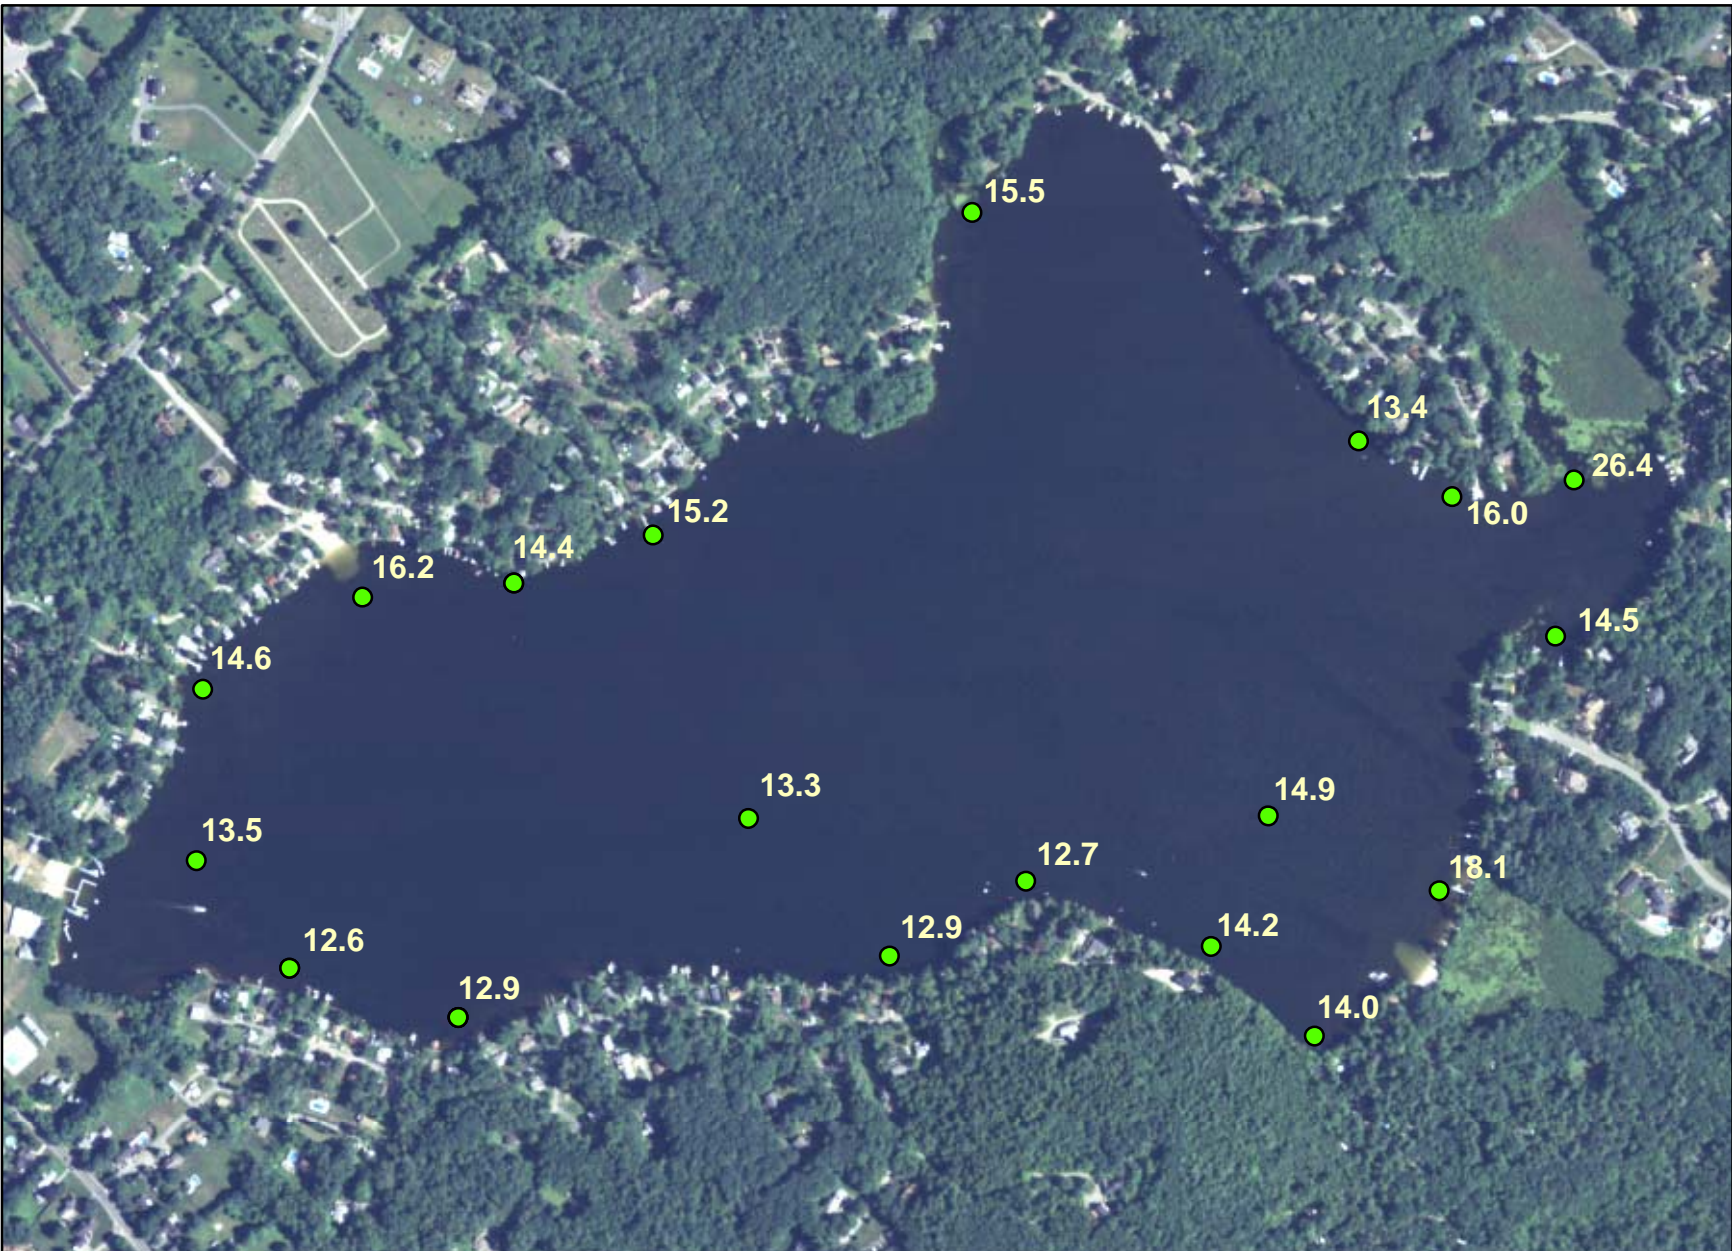

Sunset Lake-- 2012 Total Phosphorous Survey Results

0 0.05 0.1 0.2 Miles