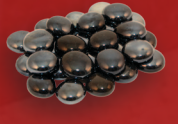

GLG-**-J
BLACK PEARL