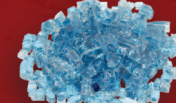

GL-**-S
SAPPHIRE