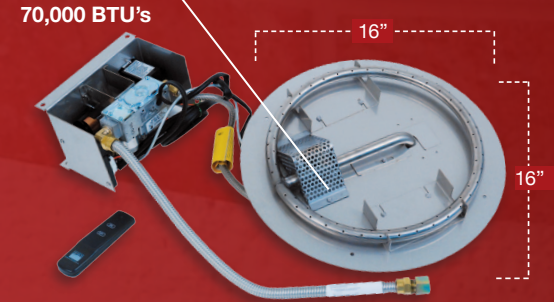

- **OCB-34** Natural gas match light w/ manual valve
- **OCBE-34** Manual piezo ignition
- **OCBE-34-01** Electronic ignition with remote control (*shown*)
- **OCBE-34-05** 110v Hot surface ignition with remote control*

ALL CAMPFYRE BURNER SYSTEMS INCLUDE LAVA COALS

Outdoor Campfyre

With Beachwood Logs (34" diameter x 12" high)

Components shown include:

- Fyre Pit Base with Burner, Valve Assembly, & Lava Coals (**OCR-34-BASE**)
- Beachwood Logs & Volcanic Stones (**OCBW-34**)
- Terracotta Tile Top Ring (**OCR-34T**)