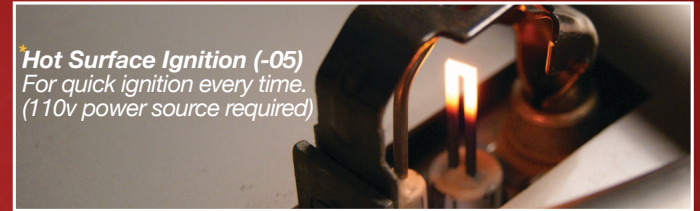

Hot Surface Ignition (-05)
For quick ignition every time.
(110v power source required)