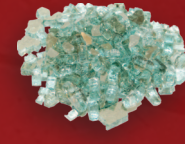

GLG-**-D
CHAMPAGNE

GLG-**-A
DEEP AMBER

GLG-**-I
INDIGO SWIRL

GL-**-NR
CARRIBEAN BLUE
REFL.

GL-**-BR
BLACK REFL.

GL-**-ER
EMERALD REFL.

GL-**-N
CARRIBEAN BLUE

GL-**-Z
BRONZE

GL-**-C
CLEAR

GL-**-B
BLACK

GLG-**-O
MOSS

GLG-**-T
BLUE TOPAZ

GLG-**-P
PLATINUM

GLG-**-R
CORAL REEF

All glass and gems are available in a 7½ lb bag, 10 lb bag, or a 40 lb container.

when ordering glass or gems insert the amount desired in place of the ""
7 for 7½ lbs, 10 for 10 lbs, and 40 for 40 lbs.
EXAMPLE: GL-10-HR