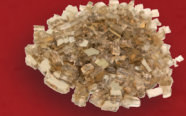

GLG-**-K
KOI

GLG-**-B
BLACK GRANITE

GLG-**-M
MINT

GLG-**-J
BLACK PEARL

GLG-**-C
GLACIER

GL-**-E
EMERALD

GL-**-ZR
BRONZE REFL.

GL-**-F
AZURIA

GL-**-C
CLEAR

GL-**-B
BLACK

GLG-**-O
MOSS

GLG-**-T
BLUE TOPAZ

GLG-**-P
PLATINUM

GLG-**-R
CORAL REEF

All glass and gems are available in a 7½ lb bag, 10 lb bag, or a 40 lb container.

when ordering glass or gems insert the amount desired in place of the ""
7 for 7½ lbs, 10 for 10 lbs, and 40 for 40 lbs.
EXAMPLE: GL-10-HR