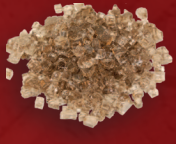

GLG-**-D
CHAMPAGNE

GLG-**-A
DEEP AMBER

GLG-**-I
INDIGO SWIRL

GL-**-NR
CARRIBEAN BLUE
REFL.

GL-**-BR
BLACK REFL.

GL-**-ER
EMERALD REFL.

GL-**-N
CARRIBEAN BLUE

GL-**-Z
BRONZE

GL-**-C
CLEAR

GL-**-B
BLACK

GLG-**-O
MOSS

GLG-**-T
BLUE TOPAZ

GLG-**-P
PLATINUM

GLG-**-R
CORAL REEF

All glass and gems are available in a 7½ lb bag, 10 lb bag, or a 40 lb container.

when ordering glass or gems insert the amount desired in place of the ""
7 for 7½ lbs, 10 for 10 lbs, and 40 for 40 lbs.
EXAMPLE: GL-10-HR