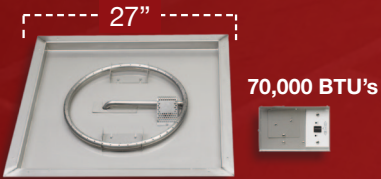

- **OCBP-2525** Manual piezo ignition
- **OCBP-2525-01** Electronic ignition with remote control (*shown*)
- **OCBP-2525-05** 110v Hot surface ignition with remote control*