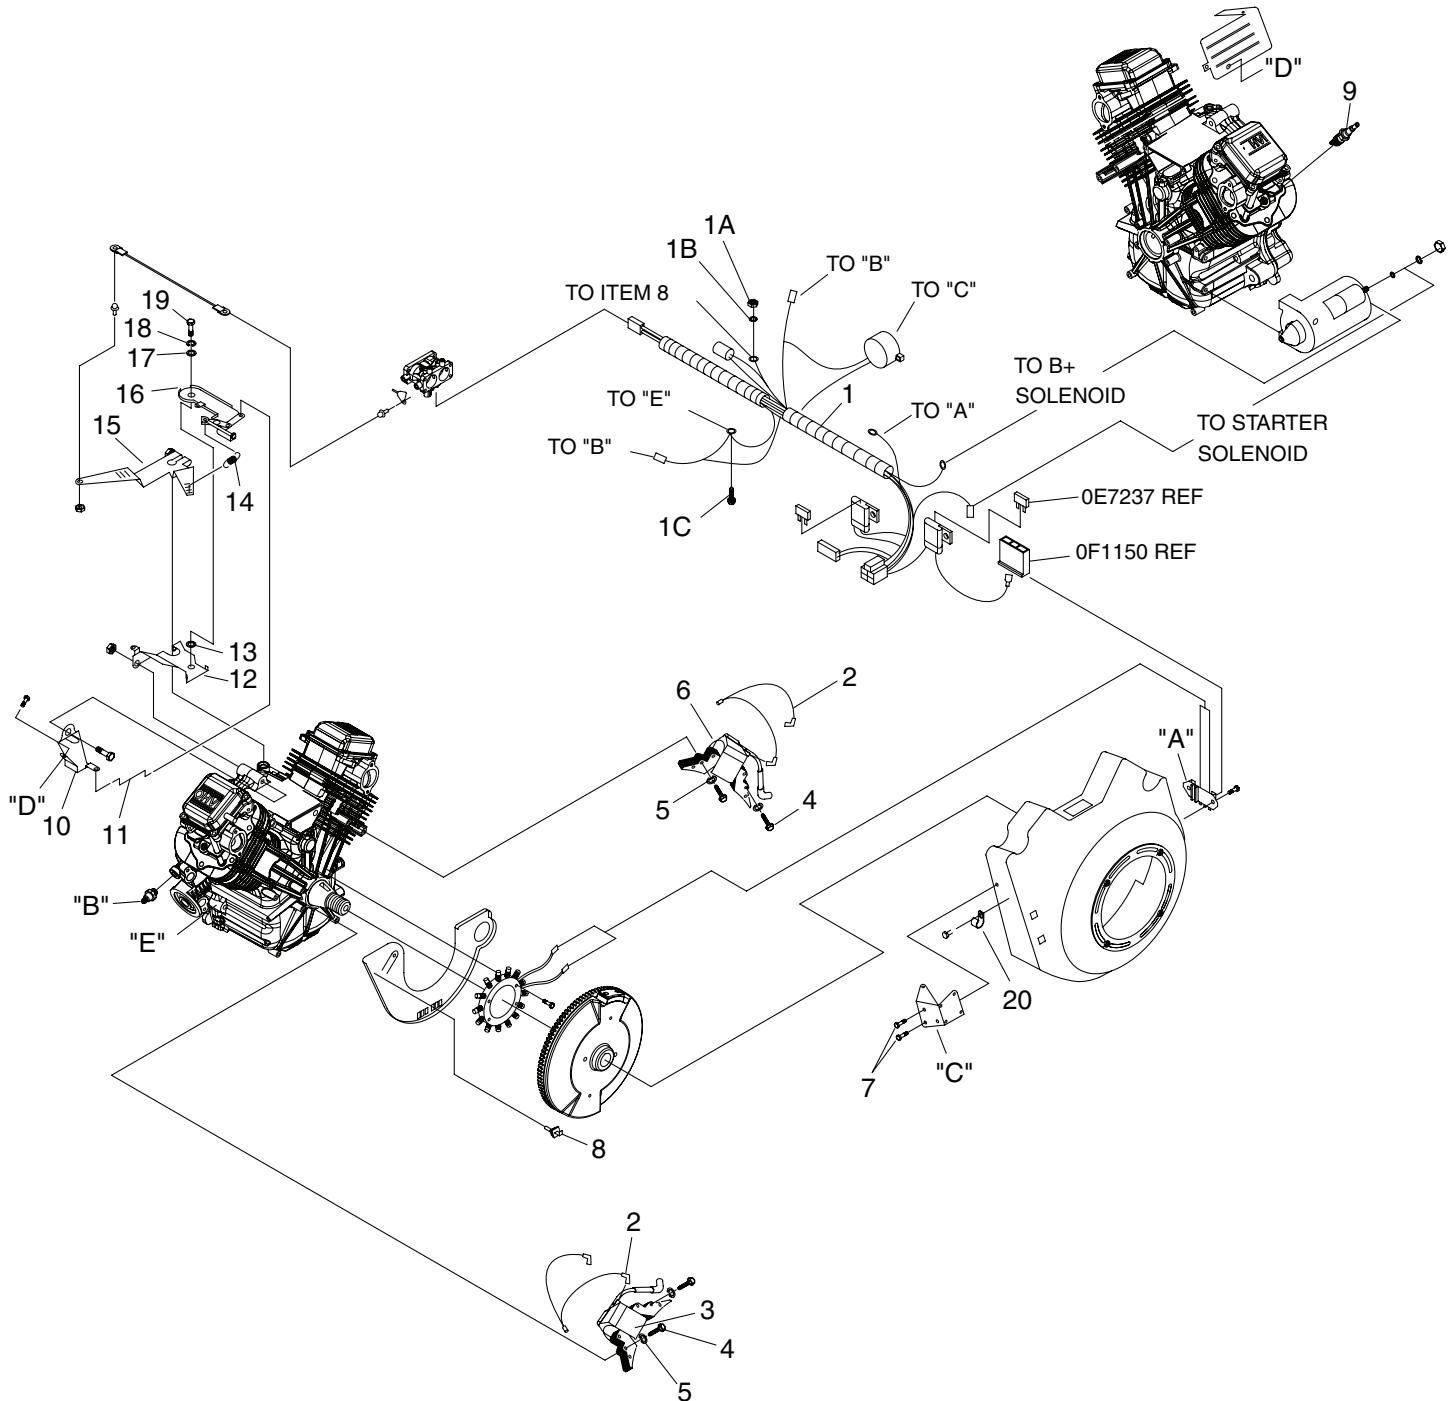

◆ CARBURETOR BOWL GASKET KIT — 0F9125		
PART NO.	QTY.	DESCRIPTION
0E5689	1	"O"RING, FLOAT BOWL DRAIN
0E5700	1	"O"RING, FLOAT BOWL
0E5701	1	GASKET, FLOAT BOWL

◆ SOLENOID, FUEL SHUT OFF — 0E5551		
------------------------------------	--	--

ITEM	PART NO.	QTY.	DESCRIPTION
5	0J3148A	1	MUFFLER, GTV990 LEFT SIDE W/CATALYST
6	022145	4	WASHER FLAT 5/16-M8 ZINC
7	039253	2	SCREW HHC M8-1.25 X 20 G8.8

Governor & Electric

Governor & Electric

ITEM	PART NO.	QTY.	DESCRIPTION
1	0G7529	1	VS WIRE HARNESS ATC / ATO FUSE
NOT SHOWN	0G73460SRV	1	LOW OIL ALARM
1A	022471	1	NUT HEX #8-32
1B	022264	1	WASHER, LOCK #8-M4
1C	0F2094	1	SCREW, PPHM M3-0.5 X SEMS
2	0E7209	1	ASSEMBLY, GROUND WIRE W/ DIODE
3	0G3224BSRV	1	ASSEMBLY, IGNITION COIL W/ DIODE NO ADV.
4	0G3110	4	M6-1.0 X 20
5	026850	4	WASHER, SHAKEPROOF, EXT 1/4 STL
6	0G3224ASRV	1	ASSEMBLY, IGNITION COIL W/ DIODE NO ADV.
7	0C1085	2	SCREW, PPHM M3-0.5 X 8 DEEP
8	0E49970ESV	1	CONNECTOR, GROUND WIRE
9	0E6037A	2	SPARKPLUG
10	0E05530SRV	1	ASSEMBLY, IDLE SPEED SUPPORT BRACKET
11	0D9863	1	ROD, IDLE SPEED ADJUSTMENT
12	0G5420	1	BRACKET, SUPPORT GOVERNOR ADJUST
13	0E5113	1	WASHER, NYLON 0.375" ID
14	0E1150	1	SPRING, GOVERNOR
15	0G5654	1	ASSEMBLY, GOVERNOR LEVER
16	0G6456	1	ASSEMBLY, IDLE SPEED ADJ. W/GROMMET
17	0D3876	1	WASHER, FLAT M5
18	049226	1	WASHER, LOCK M5
19	0E9210	1	SCREW, HHC M5-0.8 X 12 W/ NYLON
20	082121A	3	CLIP, J VINYL COAT 0.375 ID

ITEM	PART NO.	QTY.	DESCRIPTION
7	0C3033	1	WASHER, M24
8	0C3034	1	NUT, HEX M24
10	0H4957	2	SCREW, HHFCS M8-1.25 X 10 G8.8
11	0A2702	1	REGULATOR, VOLTAGE (20A)
12	0F1150	1	HOUSING, CONN PACKARD 56 SERIES

ITEM	PART NO.	QTY.	DESCRIPTION
5*	0E1466	2	PIN, PISTON 20 DIA X 48 LONG
6*	0G25650SRV	2	RING SET, PISTON DIA 90
7*	0G2752	2	PISTON, DISH TOP DIA 90 COATED
8*	071983	4	RETAINER, PISTON PIN DIA 20

* For a complete kit, see back of this section