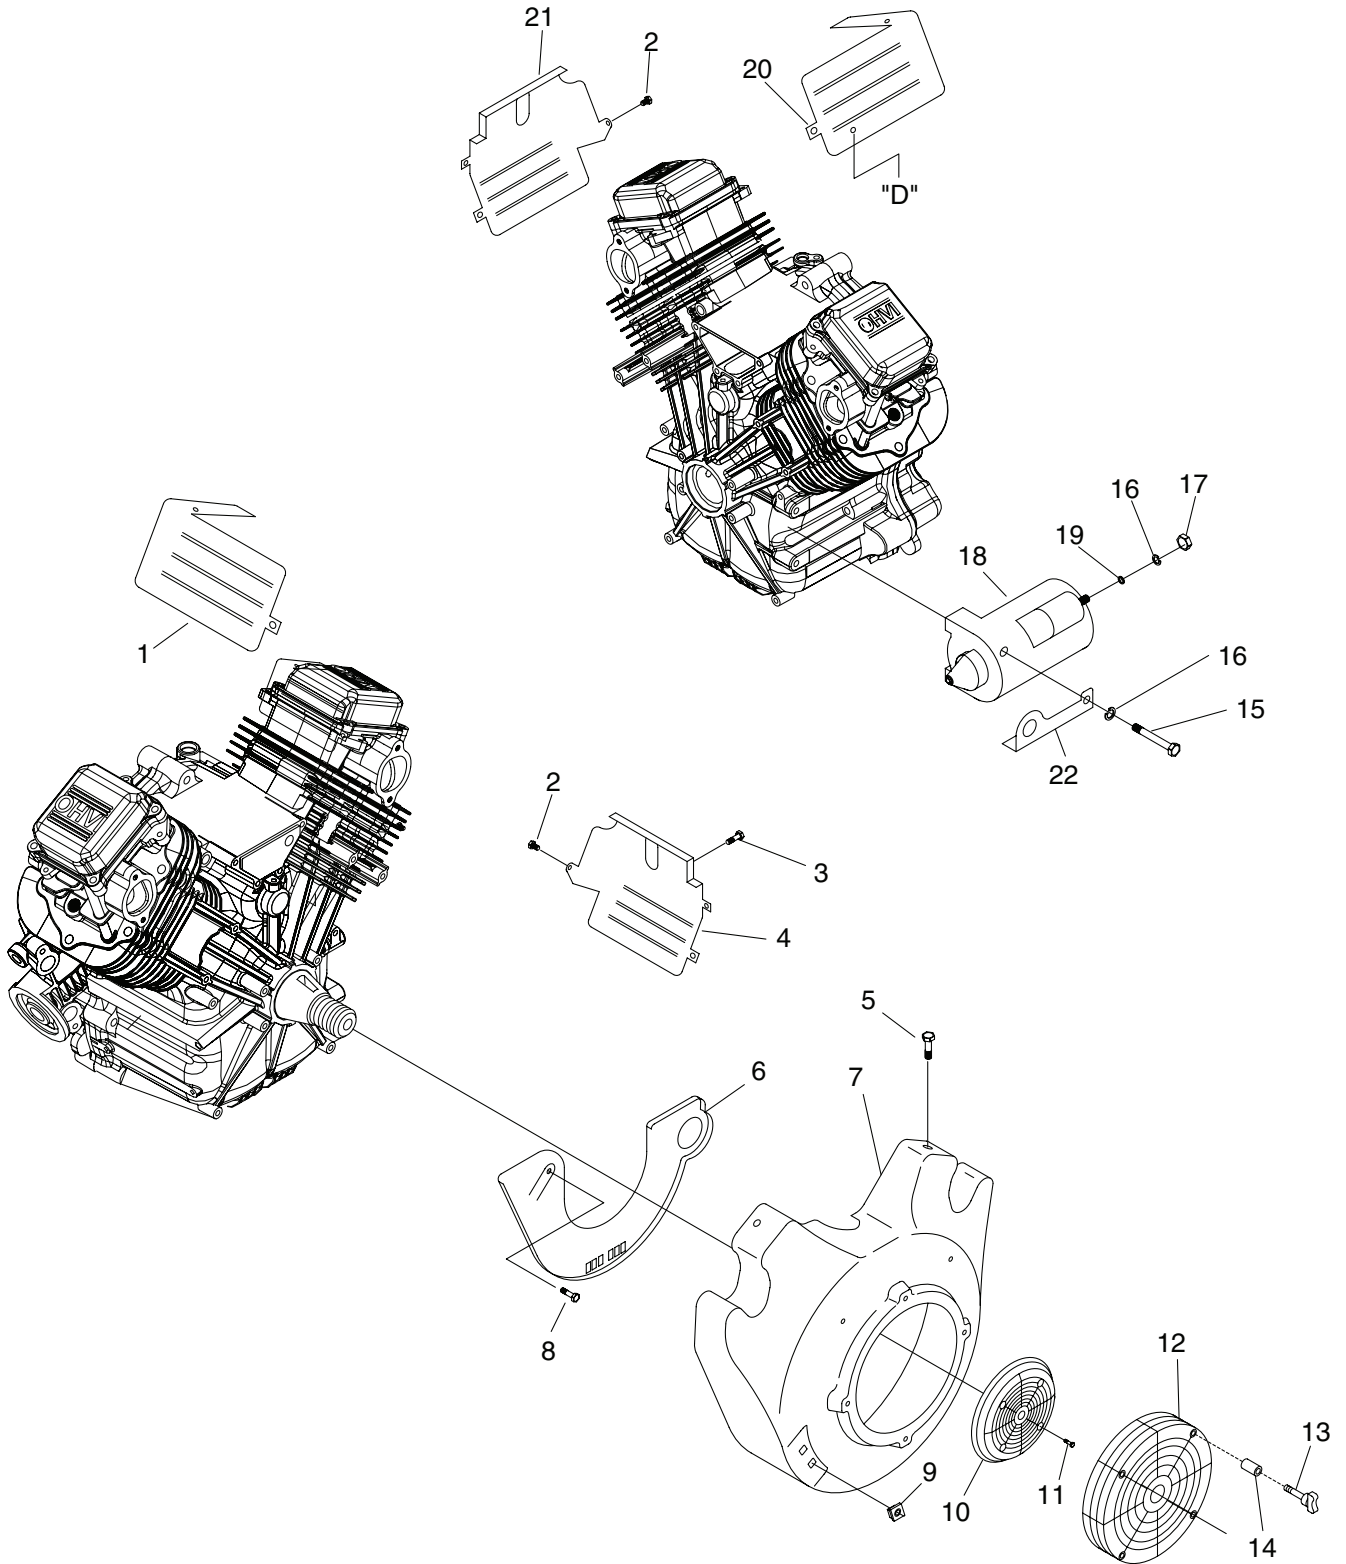

Starter and Trim

Starter and Trim

ITEM	PART NO.	QTY.	DESCRIPTION
1	0C3018	1	WRAPPER, UPPER CYLINDER #1
2	0D6147	2	SCREW, HHFC M6-1.0 X 10mm
3	0E6043	2	SCREW, THTT M5-0.8 X 8 ZP
4	0C3019	1	WRAPPER, LOWER CYLINDER #1
5	0C8566	4	SCREW, HHFC M6-1.0 X 20 G8.8
6	0G4928C	1	PLATE, BACKING W / REG. CUTOUT ZINC
7	0F1169E	1	HOUSING, BLOWER VERTICAL GASOLINE
8	090388	16	SCREW, HHTT M6-1.0 X 12 CLEAR ZINC
9	0C9763	4	NUT, GROMMET ¼ PLUG
10	0D9684A	1	SCREEN, ROTATING
11	0D7115	4	SCREW, #10 SHEET METAL
12	0D7815A	1	ASSY, ROTATING SCREEN GUARD
13	0C5136	4	KNOB, AIR CLEANER
14	0E3146	4	SPACER, ROTATING SCREEN GUARD
15	061906	2	SCREW, HHC M8-1.25 X 85 G8.8
16	022129	3	WASHER, LOCK M8-5/16
17	0F5467	1	NUT, HEX M8-1.25 YELLOW CHR
18	0E42710SRV	1	STARTER
NOT SHOWN	0F3978	1	STARTER SOLENOID
19	022145	1	WASHER, FLAT M8-5/16
20	0D1143	1	WRAPPER, UPPER CYLINDER #2
21	0D1142A	1	WRAPPER, LOWER CYLINDER #2
22	0D6026	1	LIFT HOOK-STARTER