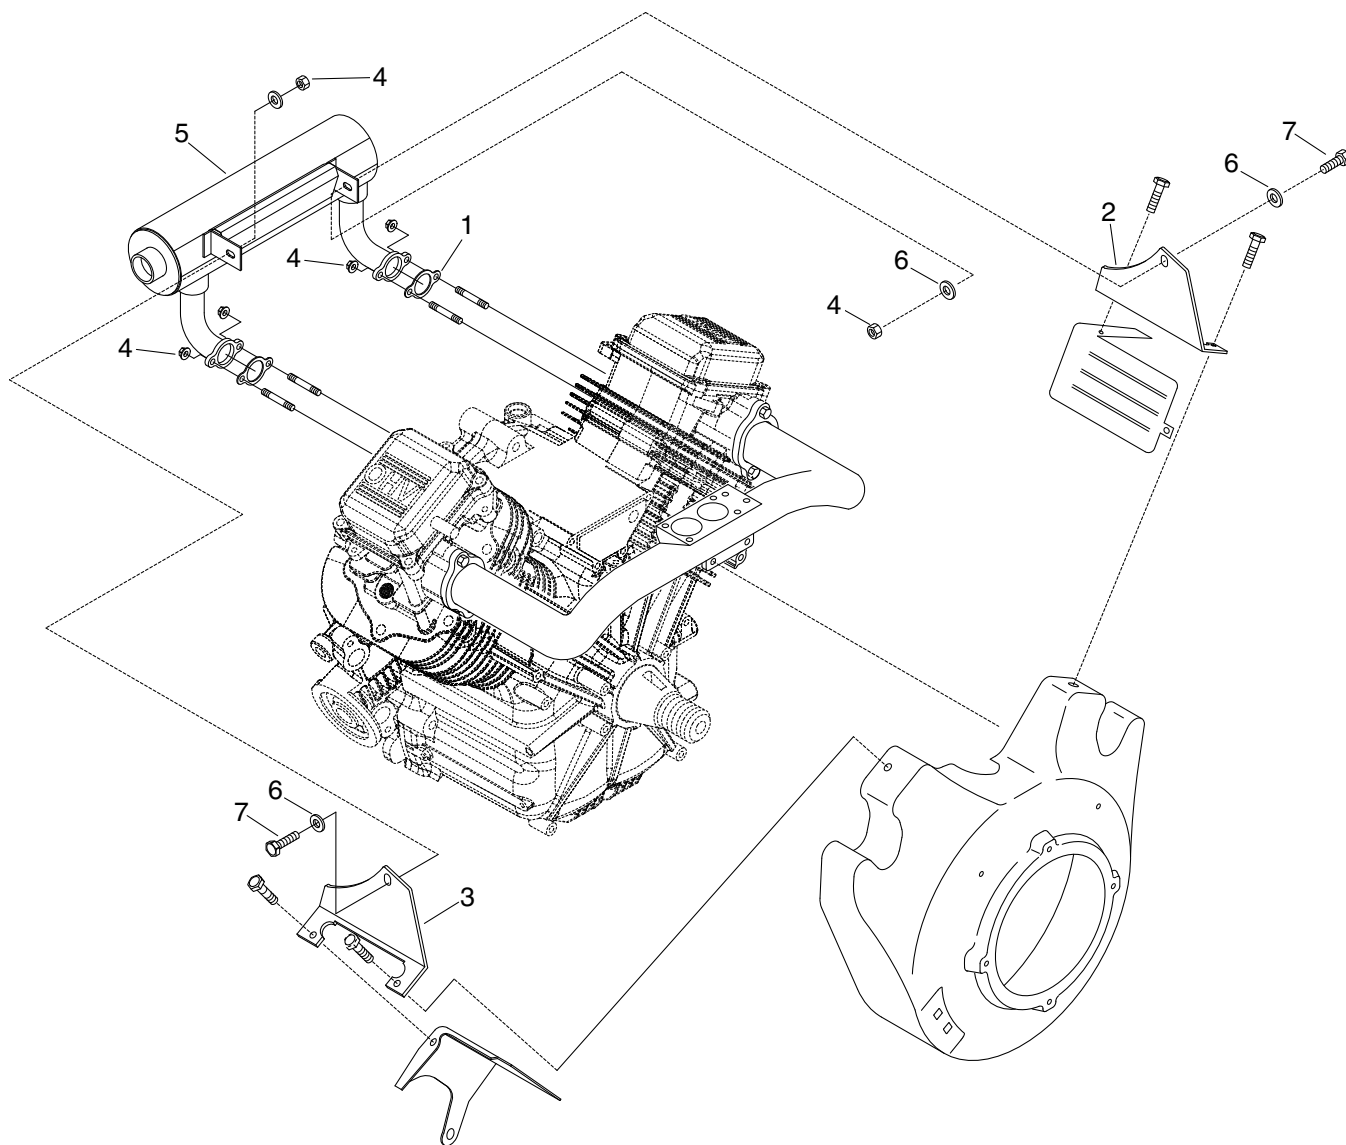

Muffler

ITEM	PART NO.	QTY.	DESCRIPTION
1	0C4138	2	GASKET, EXHAUST PORT
2	0E3502A	1	SUPPORT, MUFFLER RH
3	0E3502B	1	SUPPORT, MUFFLER LH
4	0F0462	6	NUT, HEX W/TOOTH M8-1.25

ITEM	PART NO.	QTY.	DESCRIPTION
5	0J3148A	1	MUFFLER, GTV990 LEFT SIDE W/CATALYST
6	022145	4	WASHER FLAT 5/16-M8 ZINC
7	039253	2	SCREW HHC M8-1.25 X 20 G8.8