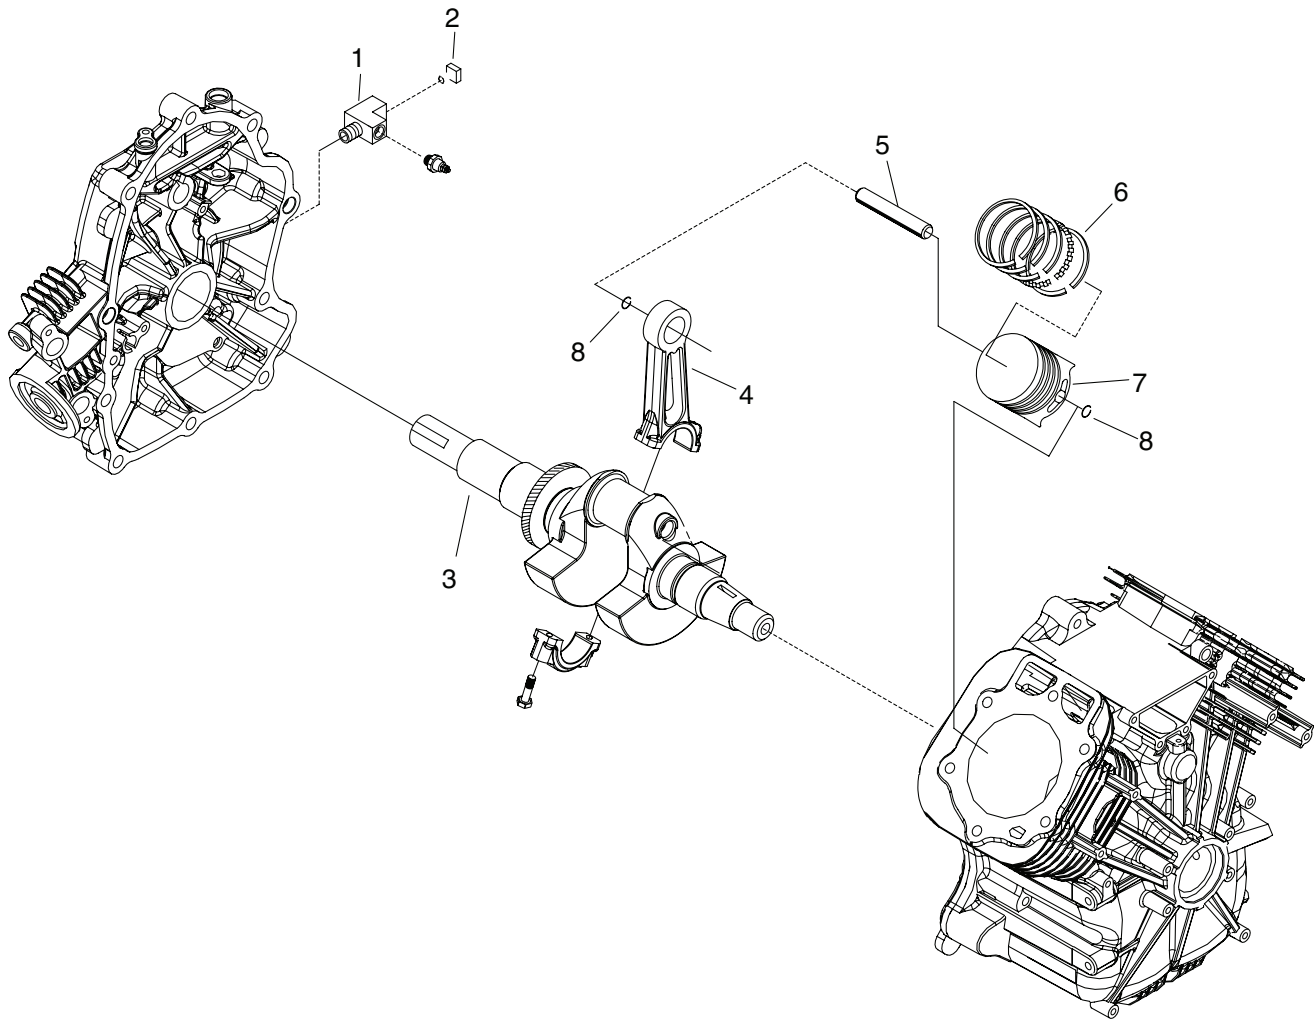

Flywheel

ITEM	PART NO.	QTY.	DESCRIPTION
1	082774	1	KEY, WOODRUFF 4 X 19D
2	0F1153B	1	STATOR, OUTLINE W/LUGS-14.25"
3	092079	4	SCREW, HHTT M6-1.0 X 25 BP
4	0C9182ASRV	1	ASSEMBLY, FLYWHEEL W/LC MAG FRNT PTO
5	0C3031	1	FAN, FLYWHEEL NYLON
6	0C3032	1	PLATE, FAN GTH990

ITEM	PART NO.	QTY.	DESCRIPTION
7	0C3033	1	WASHER, M24
8	0C3034	1	NUT, HEX M24
10	0H4957	2	SCREW, HHFCS M8-1.25 X 10 G8.8
11	0A2702	1	REGULATOR, VOLTAGE (20A)
12	0F1150	1	HOUSING, CONN PACKARD 56 SERIES

Long Block - Specific

ITEM	PART NO.	QTY.	DESCRIPTION
1	0F0805	1	STREET TEE NPT F1/4-F1/4-M1/4
2	0D4788	1	PLUG STD PIPE 3/8 STEEL
3	0E4357J	1	ASSEMBLY, CRANKSHAFT GTV-990 L&G
4	0E3223	2	ASSEMBLY, CONNECTING ROD GT-990