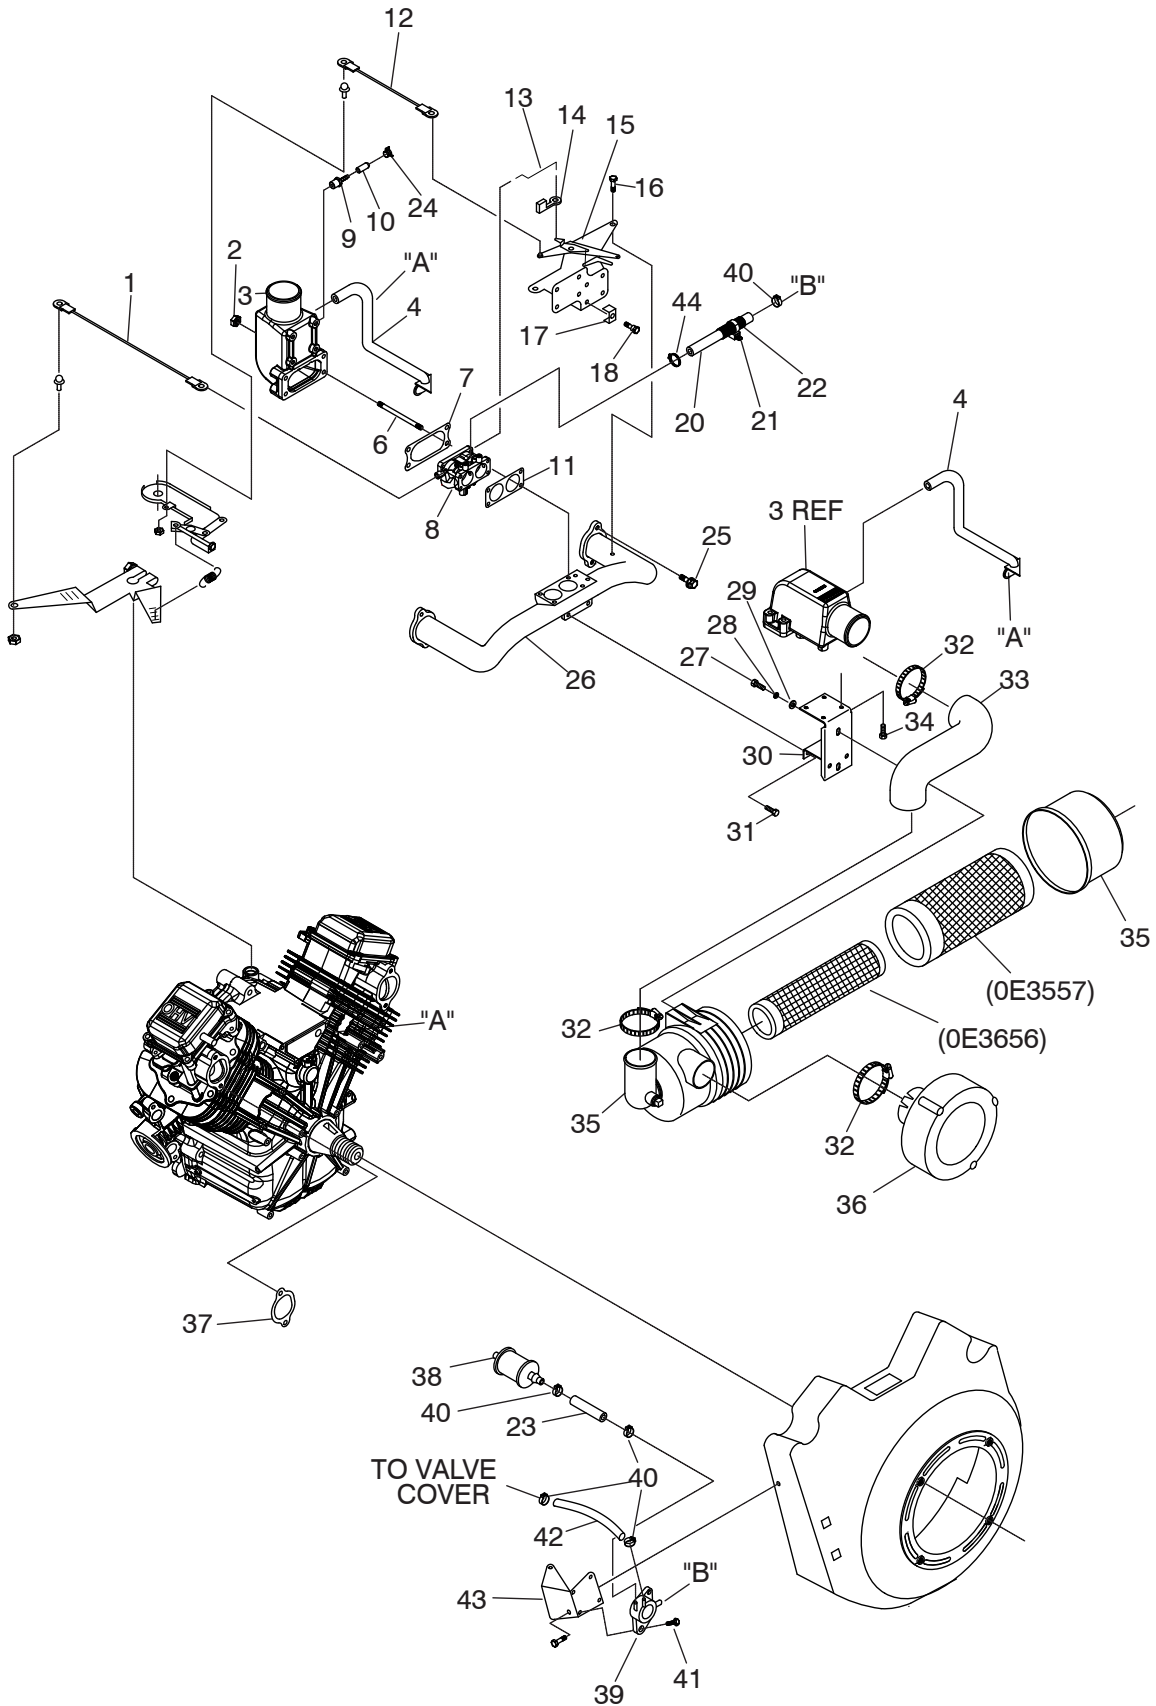

GENERAC[®]

GTV990 Engine Parts Manual

Model: 006070-0

Carburetor and Air Intake

Carburetor and Air Intake

ITEM	PART NO.	QTY.	DESCRIPTION
1	0D6257	1	ASSEMBLY, GOVERNOR ROD
2	0E8388	4	NUT, HEX FL WHIZ M6-1.0
3	0D3959B	1	ADAPTOR, CARB-AIRBOX,M6,W/HOL
4	0F1316	1	HOSE, BREATHER
5	0F4878	1	NUT, HEX FL WHIZ #10-32 ZINC
6	0D6021	4	STUD, M6-1.0 X 8 CLEAR ZINC
7	0D4026	1	GASKET, CARBURETOR TO ADAPTOR
8	0G4611	1	CARBURETOR, DENI V-990 WITH BALL STUD
9	030096	1	BARBED STR 1/8NPT X 3/16
10	0J3379	1	CAP EVAP PORT 3/16
11	0G0510	1	GASKET, MANIFOLD TO CARBURETOR
12	0D9999	1	ASSEMBLY, IDLE SPEED ADJ. ROD
13	0D8559	1	ROD, CHOKE
14	0D1366	1	BUSHING, GOVERNOR ROD
15	0G5648	1	ASSEMBLY, BELLCRANK & BOWDEN BRACKET
16	0E5139	3	SCREW, HHFC M6-1.0 X 8
17	0E4190	4	CLAMP, 3/16" COATED CABLE
18	0F5579	4	SCREW, HHC W/SHOULDER M5-0.8 X 20
19	048031C	5	CLAMP, 1/4" HOSE RED
20	0F9176C	1	HOSE,1/4" ID 9" LONG GREENBAR
21	029333A	1	TIE WRAP UL 7.4" X 0.19" BLACK
22	084409D	1	SLEEVING, FLEXO HW3/4 3"

ITEM	PART NO.	QTY.	DESCRIPTION
23	0F9176T	1	HOSE,1/4" ID 18" LONG GREENBAR
24	048031D	1	CLAMP HOSE BAND .31
25	0G3730B	4	SCREW, SHC M8-1.25 x 25 LG SEMS
26	0E3052	1	MANIFOLD, INTAKE GTV
27	042907	2	SCREW, HHC M8-1.25 X 16 LONG
28	022129	2	WASHER, LOCK M8-5/16
29	022145	2	WASHER, FLAT M8-5/16
30	0E2990	1	BRACKET, AIR CLEANER SUPPORT
31	0D6147	2	SCREW, HHC M6-1.0 X 10
32	0E1680	3	CLAMP, HOSE BAND #32 1.563-2.5
33	0E4326	1	HOSE, AIR CLEANER GTV990/760
34	0E1644	4	SCREW, BHSC M6-1.0 X 12
35	0F7642	1	CLEANER, AIR WITH MOUNTING BAND
36	0E4714	1	PRECLEANER AIR INTAKE
37	0C3043	2	GASKET, INTAKE PORT GT990
38	0F0106A	1	FUEL FILTER IN-LINE 1/4" GREY
39	0F6263	1	PULSE, IMPULSE
40	0G3662A	1	CLAMP, HOSE OETIKER 14.5 DIA
41	0G0926	2	SCREW, HHFCS M6-1.0 X 16 G8.8
42	0F9176F	1	HOSE, 1/4" ID 7" LONG GREENBAR
43	0D6027	1	BRACKET, FUEL PUMP
44	040173	1	CLAMP, HOSE WORM GEAR