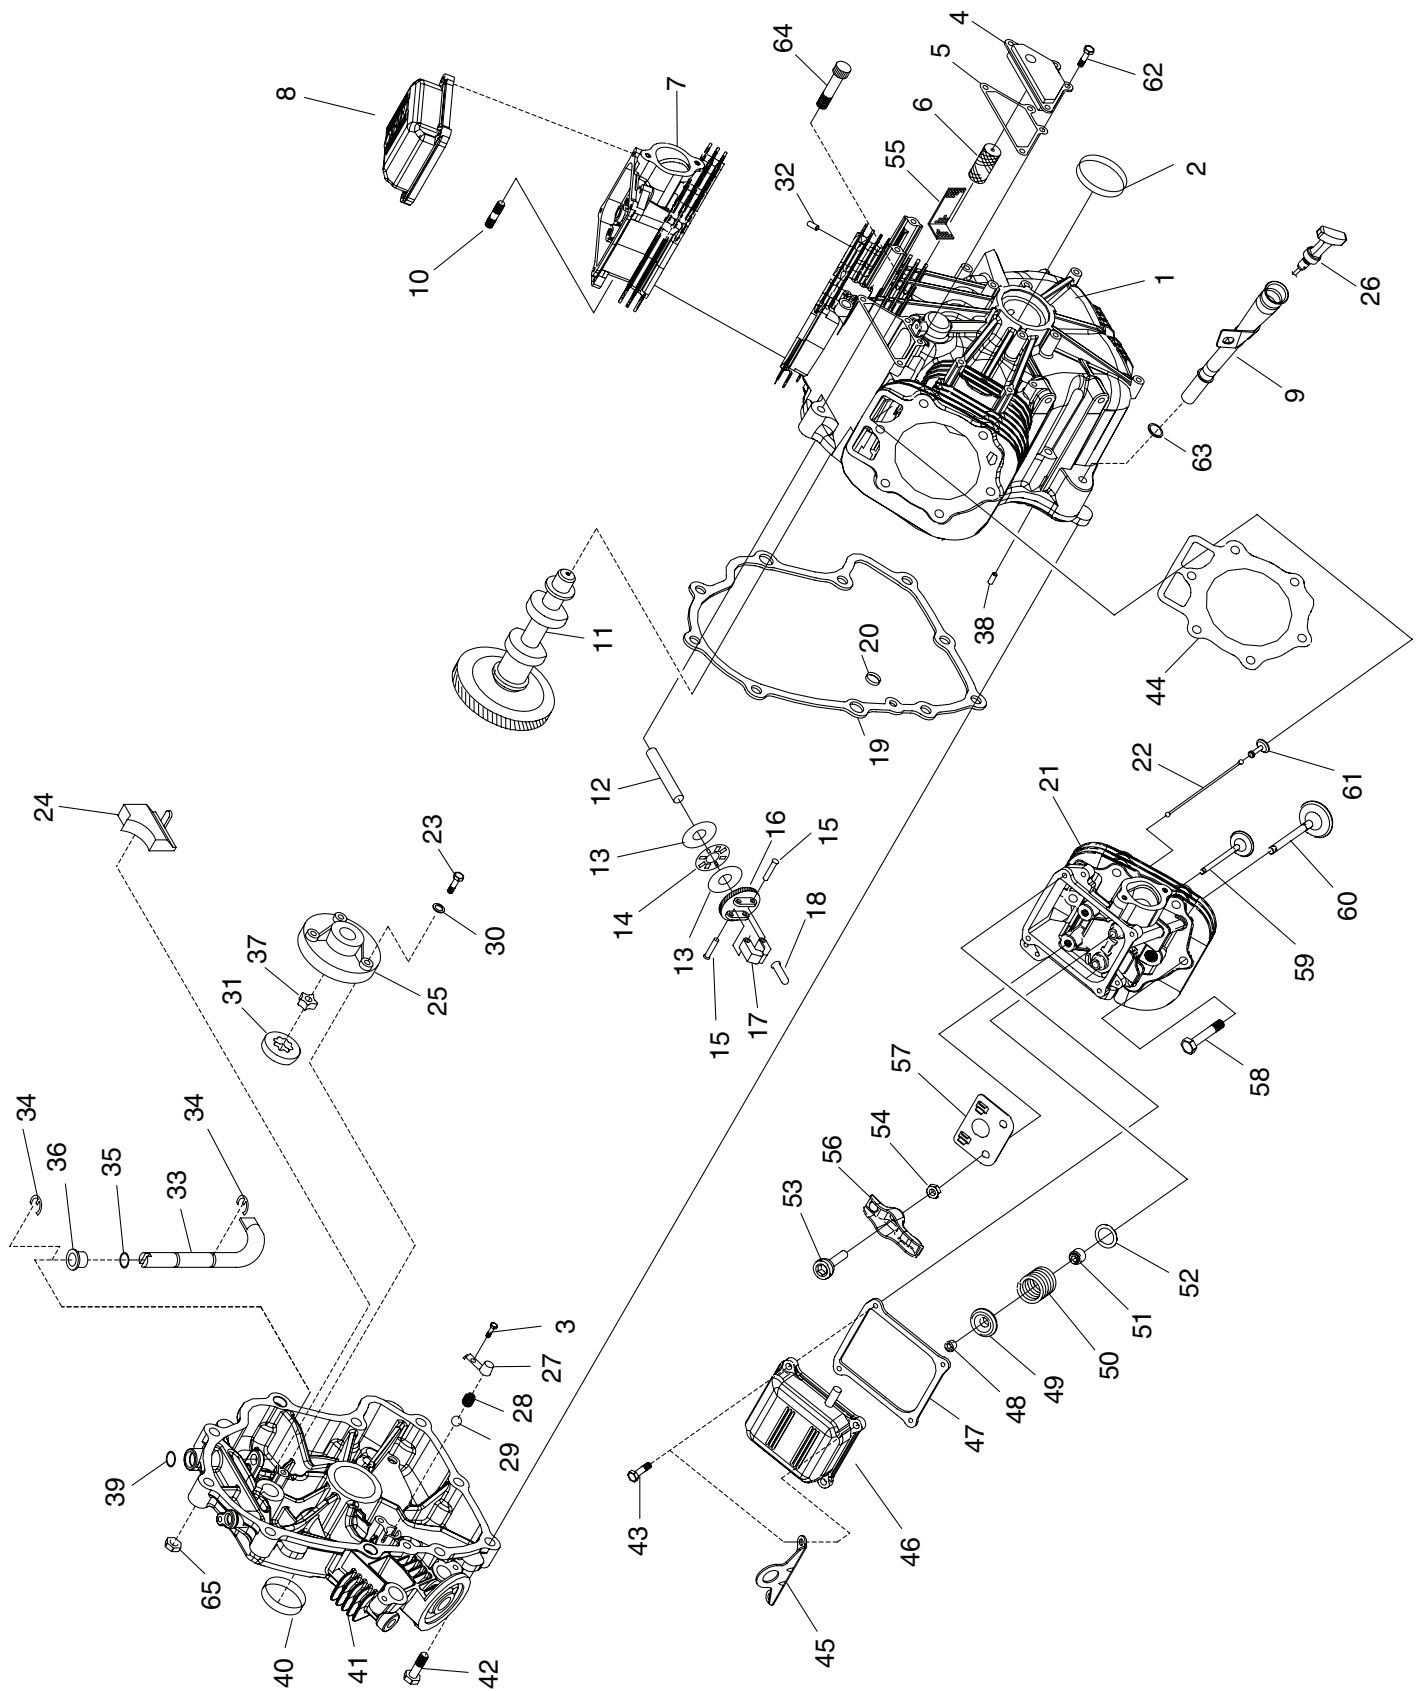

Long Block - Common

Drawing 0F8343

Long Block - Common

Drawing 0F8343

ITEM	PART NO.	QTY.	DESCRIPTION
1	0D4618DSRV	1	ASSY,CRANKCASE VS W/ SLEEVE
2	0E9843A	1	SEAL, 38 I.D. CRANKSHAFT
3	090388	2	SCREW, HHTT M6-1.0 X 12 YC
4	0G9100	1	ASSEMBLY, BREATHER
5	0C3005	1	GASKET, BREATHER COVER
6	0E3372A	1	SEPARATOR, OIL BREATHER GTV
7	0D8067A	1	HEAD #1 W/GUIDES & SEATS
8	0C2981F	1	COVER, ROCKER NO OIL FILL
9	0D6655	1	ASSEMBLY, OIL CHECK AND FILL GTV
10	045761A	4	STUD M8-1.25/10MM X 30 G5 ZINC
11	0D40410SRV	1	ASSEMBLY, CAMSHAFT & GEAR
12	0C2983	1	SHAFT, GOVERNOR
13	0C2985A	2	ROLLER BEARING, GOVERNOR PLATE
14	0C2985B	1	ROLLER BEARING, GOVERNOR
15	0C2989	2	PIN, GOVERNOR FLYWEIGHT
16	0C2987	1	GEAR, GOVERNOR
17	0D4190	2	FLYWEIGHT, GOVERNOR (LIGHT)
18	0A7811	1	SPOOL, GOVERNOR MACHINED
19	0C2977	1	GASKET, CRANK CASE
20	0C5943	1	SEAL, OIL PASSAGE
21	0D8067B	1	HEAD #2 W/GUIDES & SEATS
22	0D9853D	4	PUSHROD, 147
23	021374	3	SCREW SHC M6-1.0 X 30 G8.8
24	0C2994	1	SCREEN, OIL PICKUP
25	0C2997	1	COVER, GEROTOR
26	0E7887A	1	ASSEMBLY, FLAT DIPSTICK GTV990 L&G
27	0C3011	2	COVER, OIL RELIEF
28	0C3009	2	SPRING, OIL RELIEF
29	0C3010	2	BALL, 1/2D OIL RELIEF
30	093873	3	WASHER, LOCK RIB M6
31	0C2996	1	GEROTOR, OUTER
32	078699B	4	SLEEVE DOWEL PIN 12 DIA.

ITEM	PART NO.	QTY.	DESCRIPTION
33	0D1667	1	ARM, GOVERNOR
34	0C2991	2	E-R ING, GOVERNOR ARM
35	0C2988	1	THRUST WASHER, GOVERNOR
36	0C2992	1	BUSHING, GOVERNOR LOWER
37	0C2995	1	GEROTOR, INNER
38	078699C	2	SLEEVE DOWEL PIN DIA. 14
39	0C2993	1	SEAL, GOVERNOR SHAFT
40	0E9842A	1	SEAL, 42 I.D. CRANKSHAFT
41	0C57320SRV	1	ASSEMBLY, SUMP WITH SLEEVE
42	0C3006	9	SCREW, HHFC M10-1.5 X 55
43	080318	8	SCREW HHFC M6-1.0 X 25
44	0C2978	2	GASKET, HEAD
45	0C8808	1	HOOK, LIFTING
46	0D7477C	1	ASSY, ROCKER COVER W/ BARB
47	0C2979	2	GASKET, VALVE COVER
48	086515	8	KEEPER, VALVE SPRING
49	0D2274	4	RETAINER, VALVE SPRING
50	0D3867	4	SPRING, VALVE
51	078672	2	SEAL, VALVE STEM D7
52	0C5371	4	WASHER, VALVE SPRING
53	072694	4	STUD, ROCKER ARM PIVOT
54	0D3998	4	NUT, HEX M8-1.0 G8 YEL CHR
55	0E3273	1	SCREEN C'CASE BREATHER GTV
56	0D5313	4	ROCKER ARM
57	0G8552	2	PLATE, PUSH ROD GUIDE
58	0C2976	12	SCREW HHFC M8-1.25 X 65
59	086516	2	VALVE, EXHAUST
60	0C2229	2	VALVE, INTAKE
61	083897	4	TAPPET, SOLID
62	0D6147	4	SCREW, HHFC M6-1.0 X 10mm
63	090072	1	O-RING, 9/16 X 3/4 X 3/32
64	0E0486	1	SCREW SHC M10-1.5 X 75 G10.9
65	0E5343	1	NUT LOCK FL-SERRATED M10-1.50

*For complete list of available repair kits, see back of this section