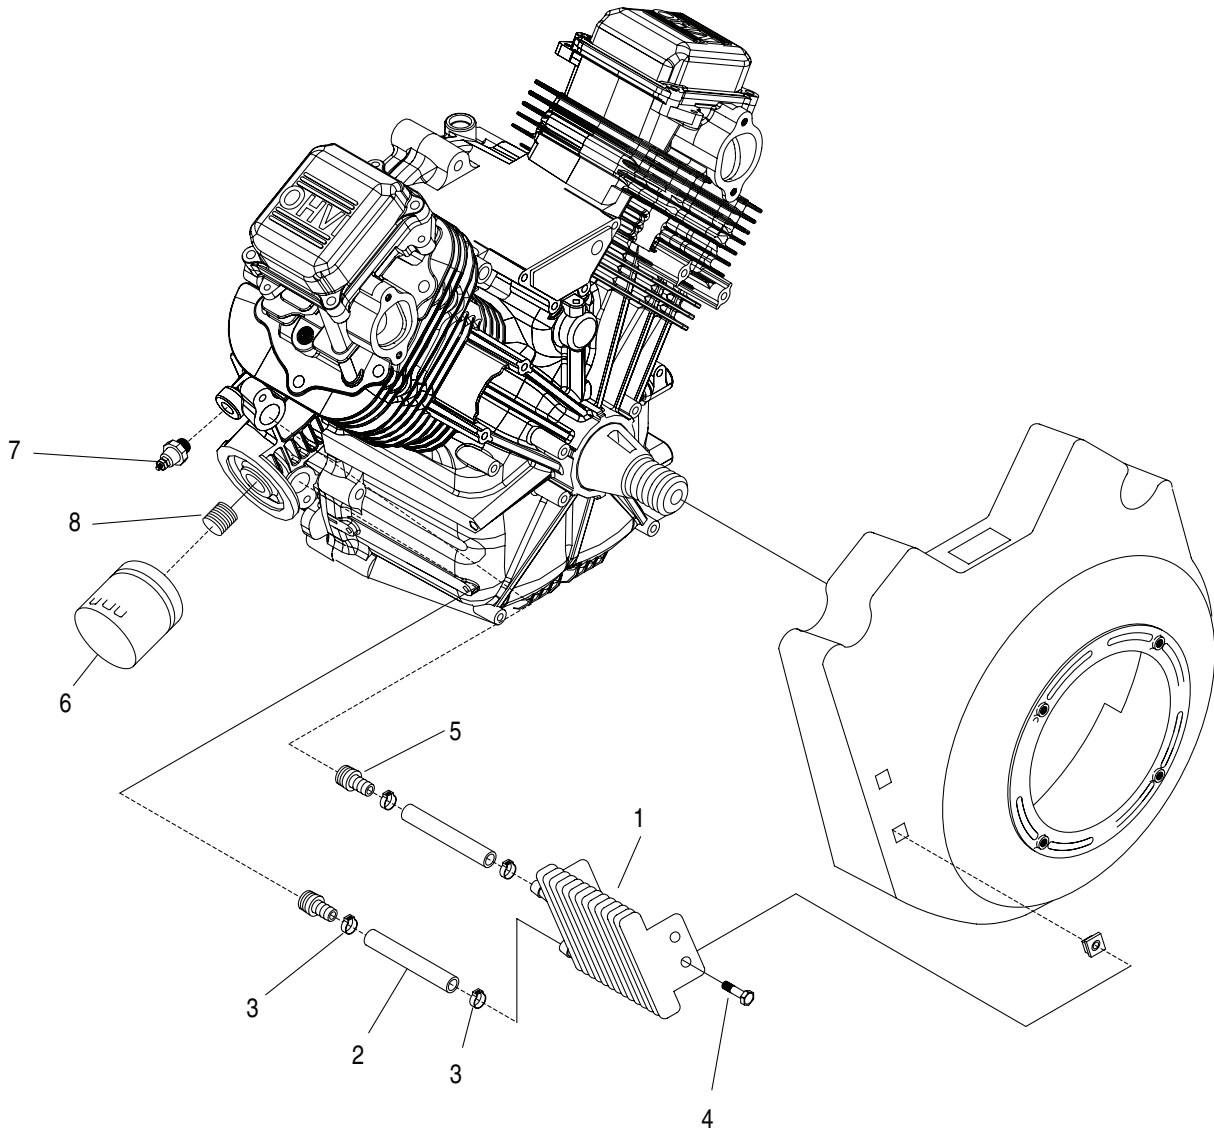

Oil Filter and Oil Cooler

ITEM	PART NO.	QTY.	DESCRIPTION
1	0E9506	1	COOLER, OIL GT-990/760
2	0G4695A	2	HOSE, 3/8 ID X 6" LG SAE J30R9
3	0G3662	4	CLAMP, HOSE OETIKER STEPLESS 17mm
4	0C9764	4	SCREW, PLASTITE 1/4-15 X 3/4

ITEM	PART NO.	QTY.	DESCRIPTION
5	035461	2	BARBED STR 1/4NPT X 3/8
6	070185H	1	OIL FILTER BLACK 75 LONG
7	0G68200SRV	1	SWITCH, OIL PRESSURE NORMALLY CLOSED
8	0C7292	1	NIPPLE, 3/4"-16 UNF