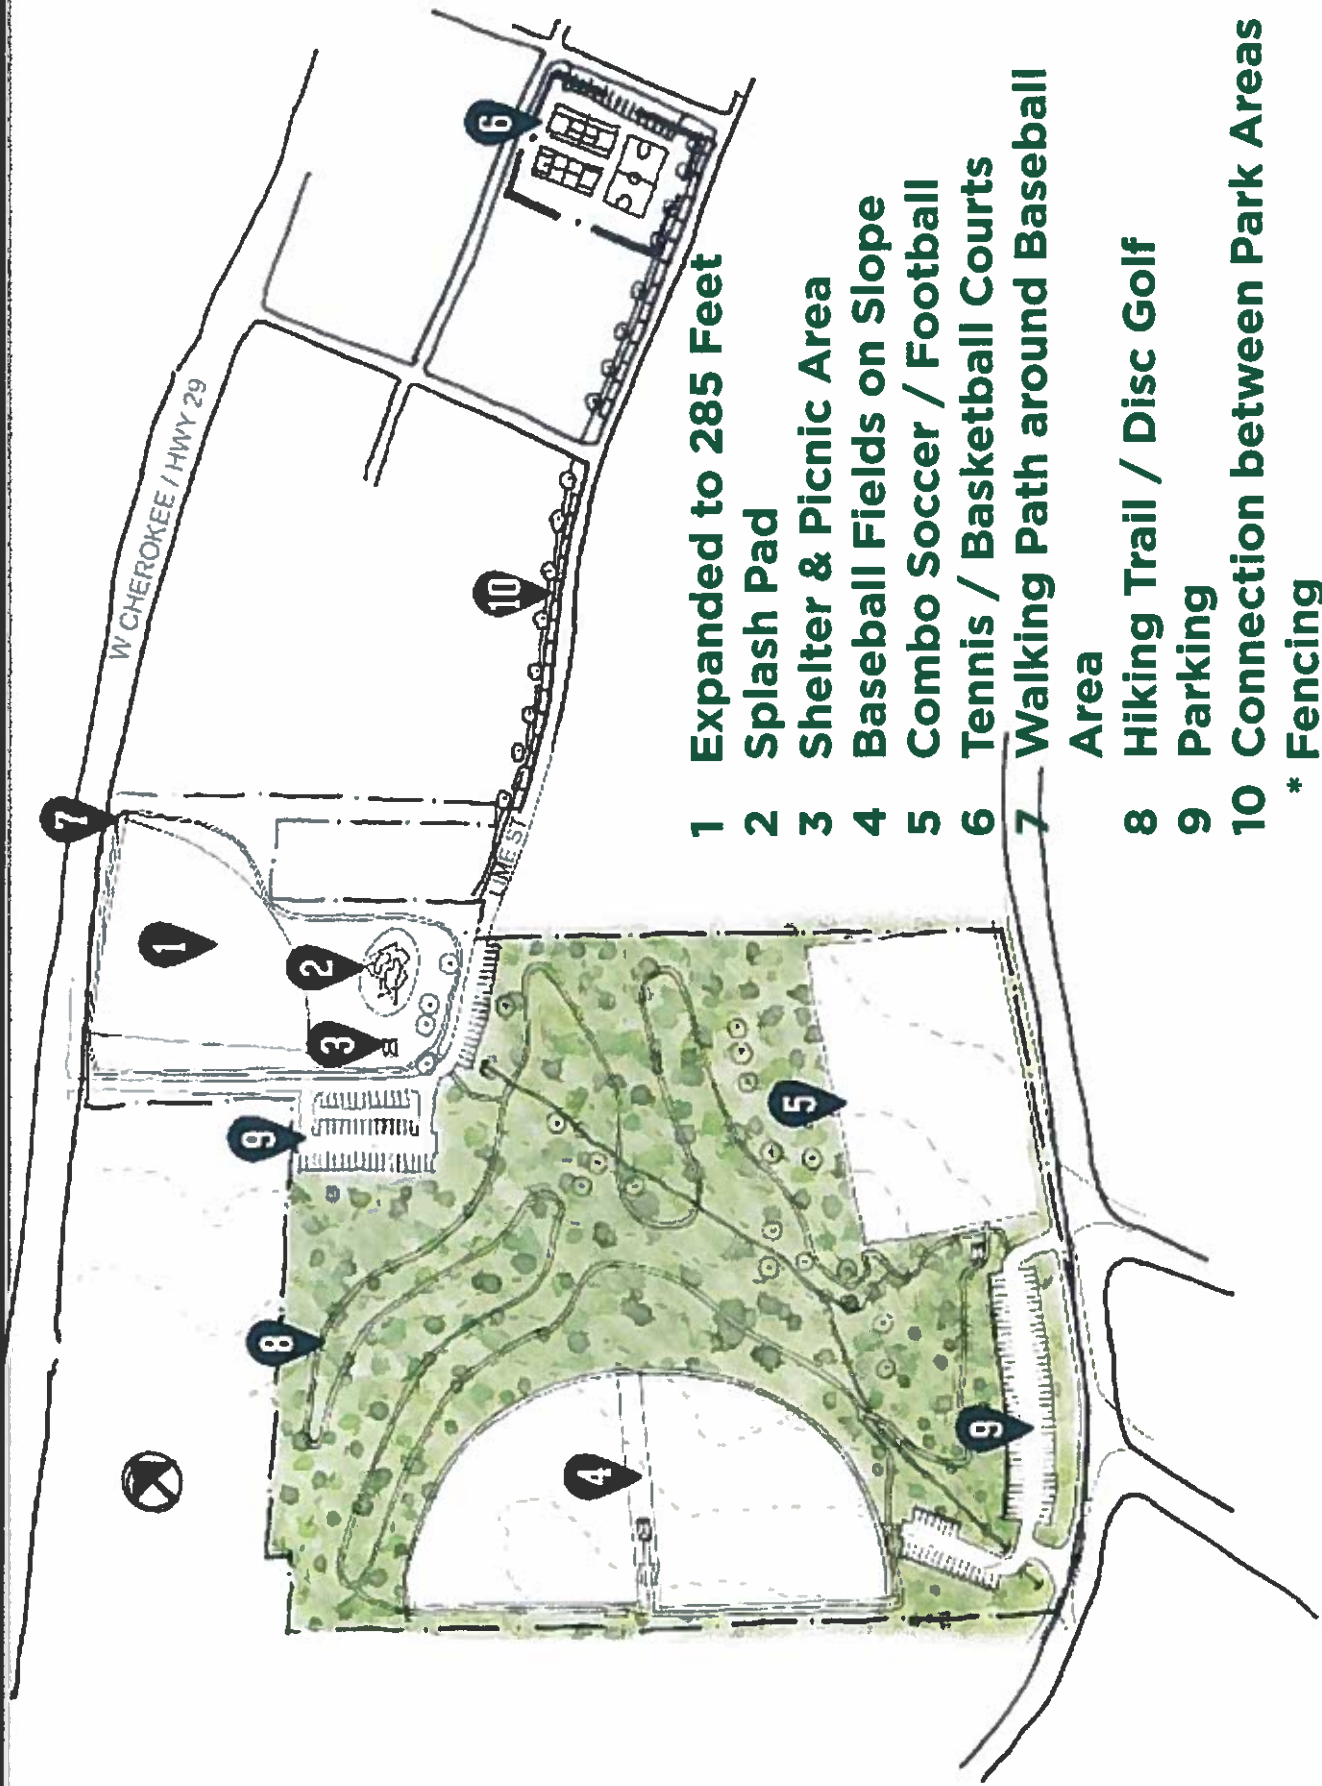

CONCEPT FOR CURRENT PROPERTY

1. 1 Expanded to 285 Feet
   - 2 Splash Pad
   - 3 Shelter & Picnic Area
   - 4 Baseball Fields on Slope
   - 5 Combo Soccer / Football
   - 6 Tennis / Basketball Courts
   - 7 Walking Path around Baseball Area
   - 8 Hiking Trail / Disc Golf
   - 9 Parking
   - 10 Connection between Park Areas
2. Fencing