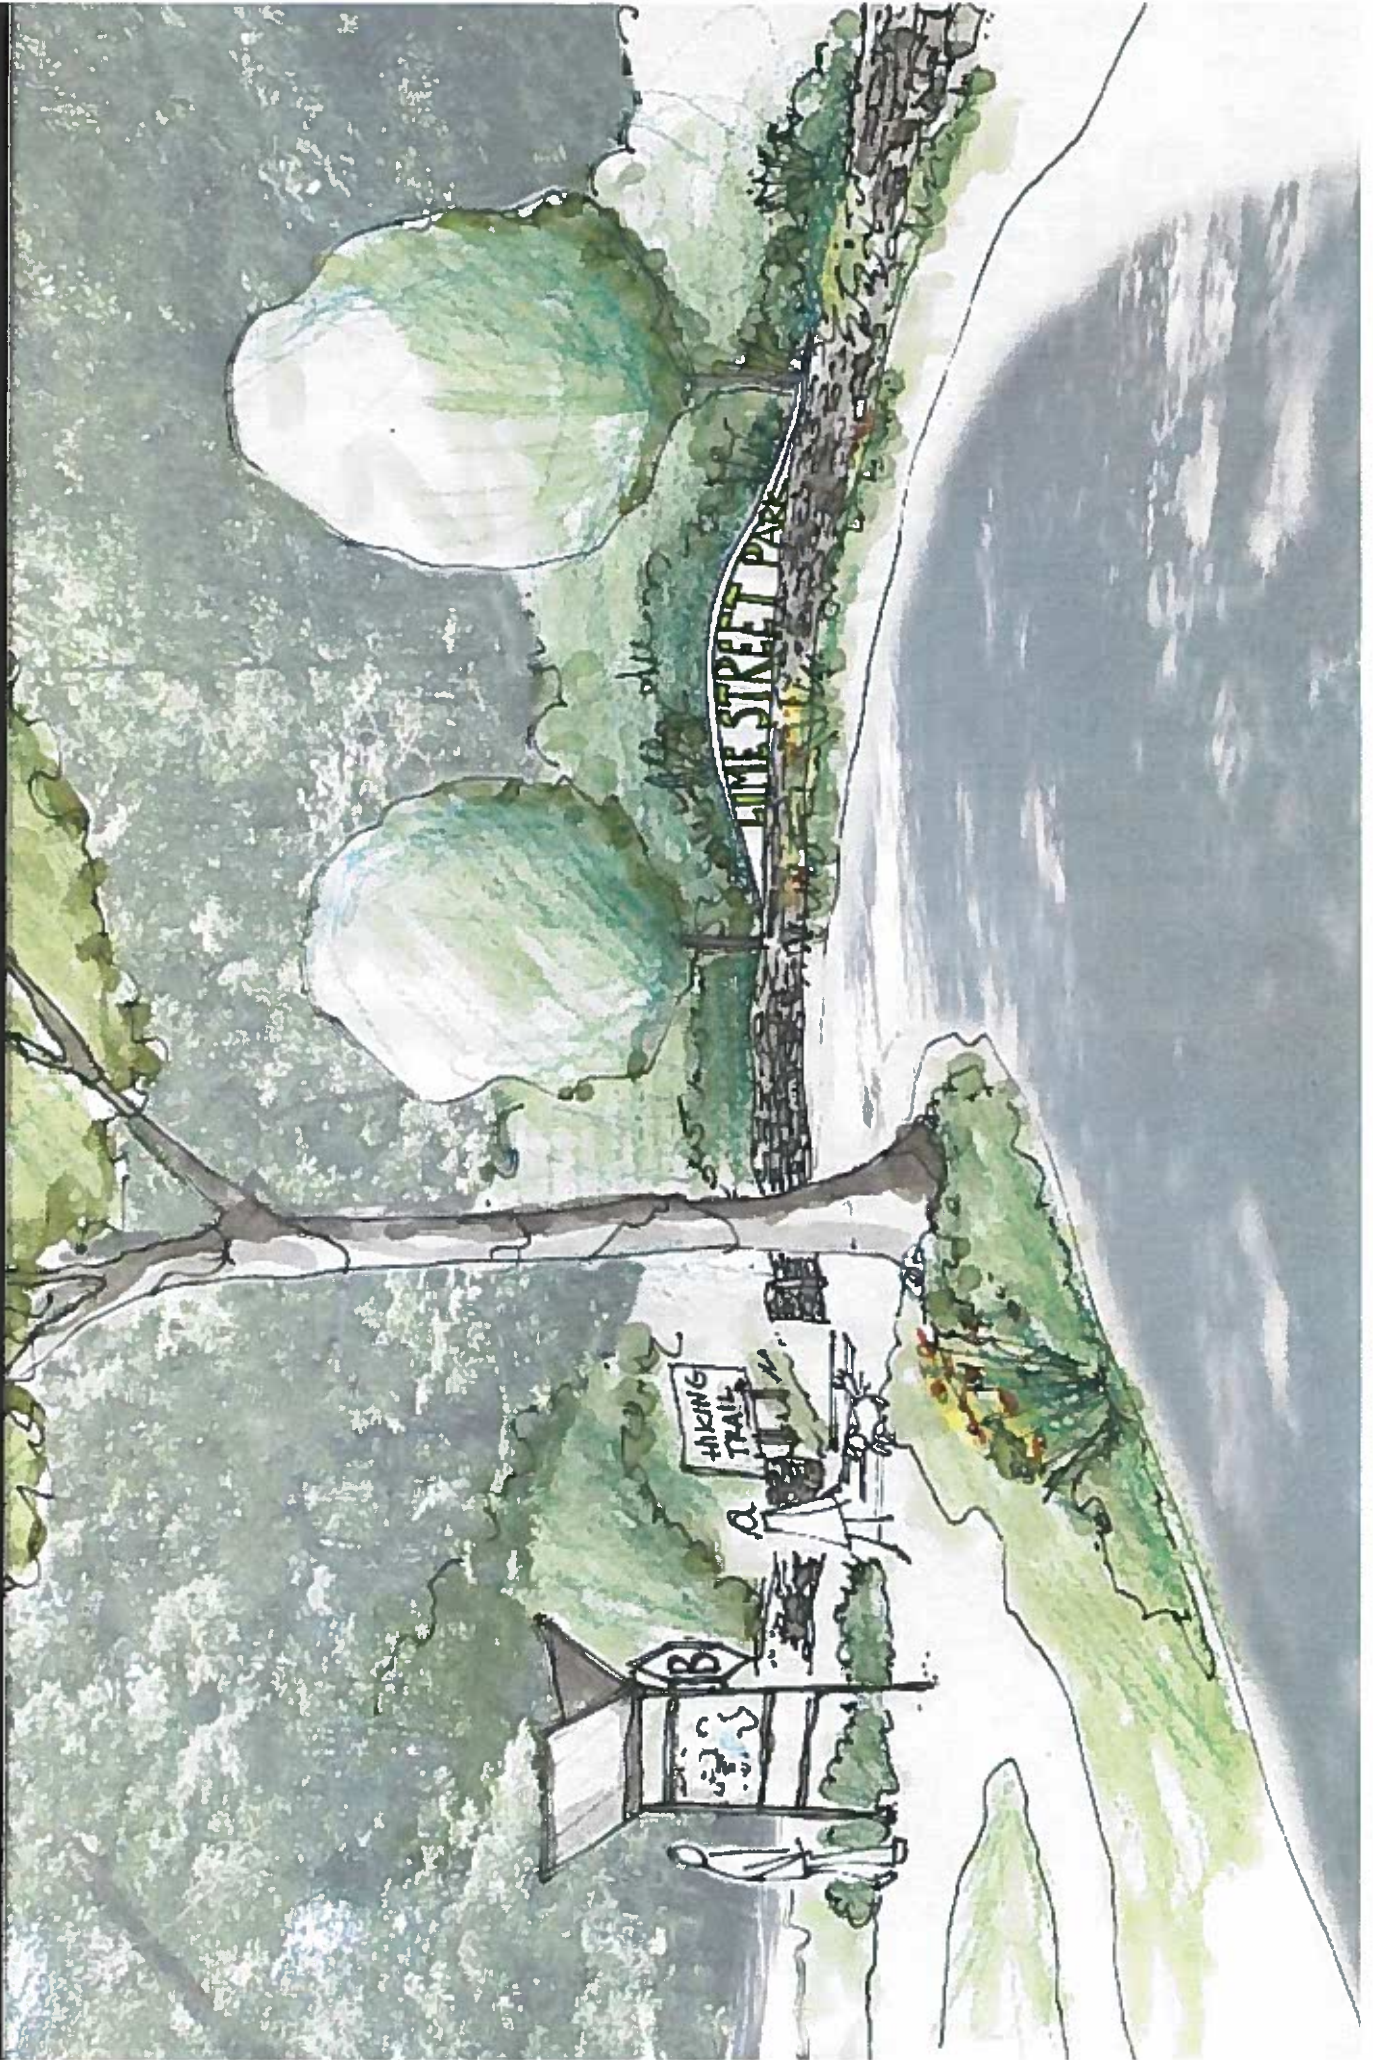

# PARK VISION

# LIME STREET PARK

# LIME STREET PARK

- **Framework**
- **OVT Connection**
- **Concept for Current Property**
- **Concepts that include Land Acquisition**
- **Summary**

## LEGEND

-  STEEP TERRAIN > 15%
-  TOWN OF BLACKSBURG PROPERTY
-  TRAILHEAD & PARKING
-  HIGHWAY 29 SOUTHERN GATEWAY TO BLACKSBURG
-  1 EXPAND EXISTING BASEBALL FIELD
-  2 EXISTING SHADE TREES
-  3 ADDITIONAL PARCELS TO CONSIDER ACQUIRING
-  4 LIME STREET CONNECTOR
-  5 PINE STREET ACCESS TO 20 ACRE PARCEL
-  6 TRIBUTARIES OF CANOE CREEK