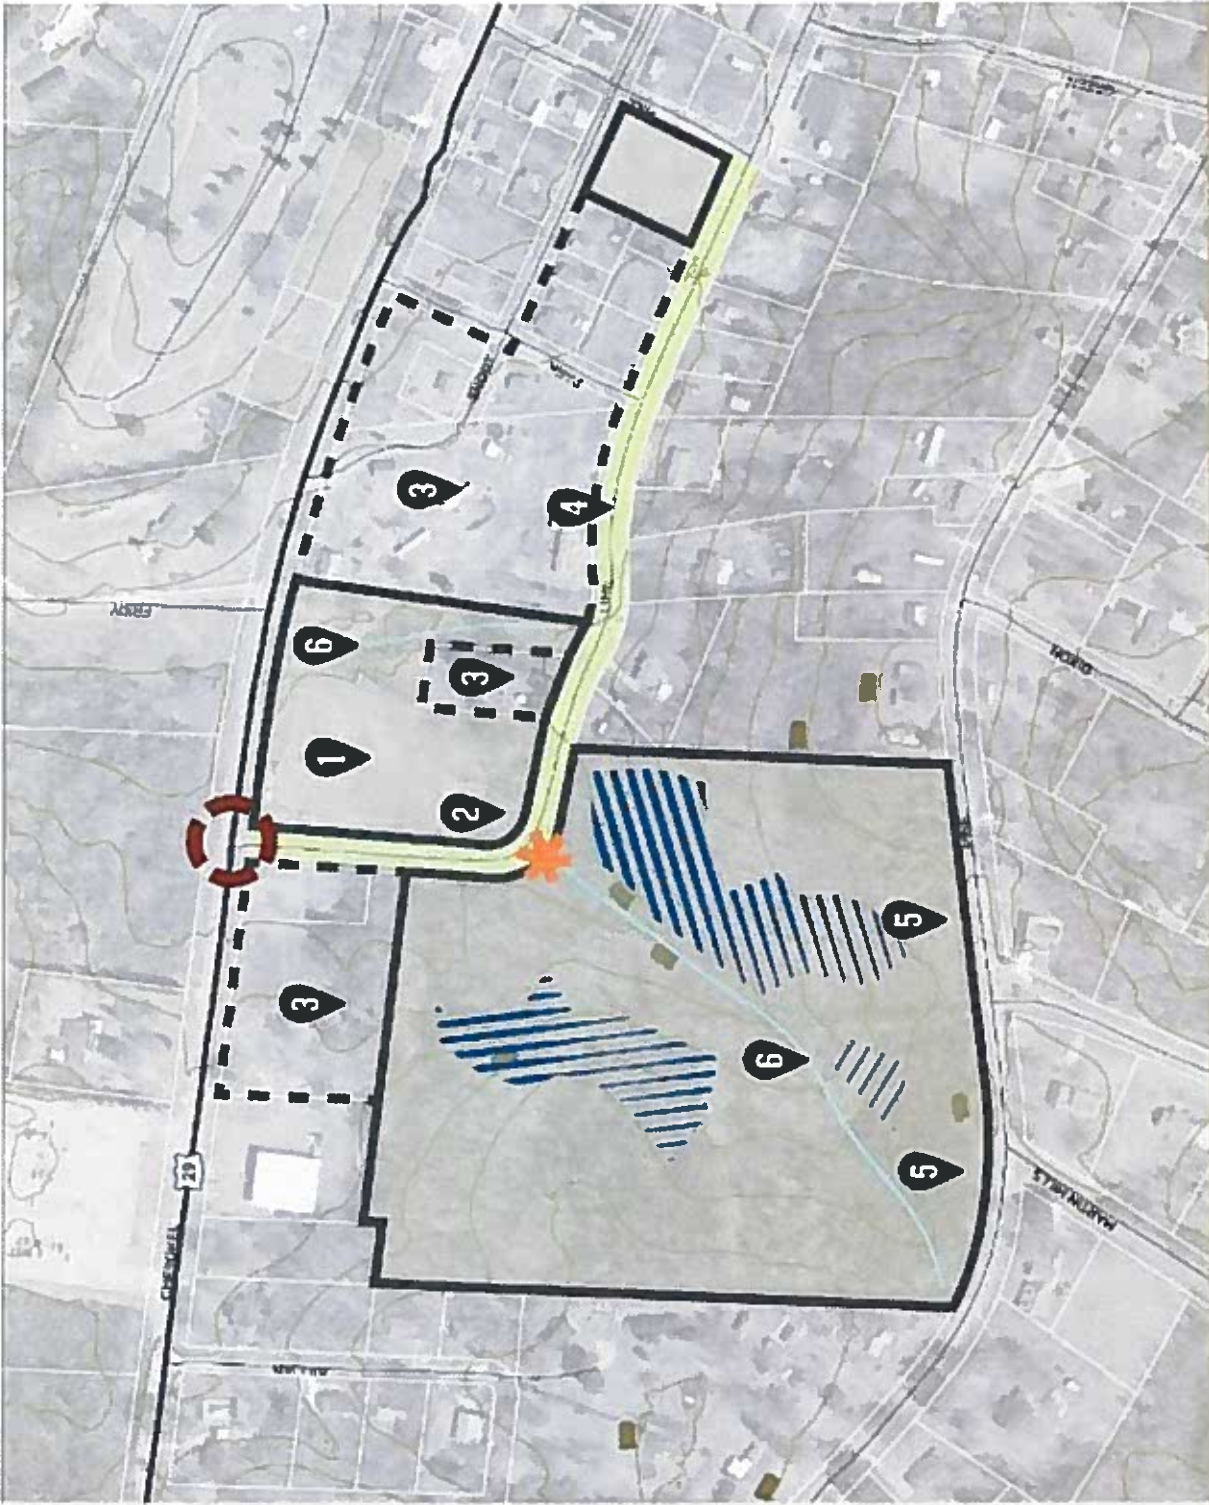

# LIME STREET PARK

- **Framework**
- **OVT Connection**
- **Concept for Current Property**
- **Concepts that include Land Acquisition**
- **Summary**

## LEGEND

-  STEEP TERRAIN > 15%
-  TOWN OF BLACKSBURG PROPERTY
-  TRAILHEAD & PARKING
-  HIGHWAY 29 SOUTHERN GATEWAY TO BLACKSBURG
-  1 EXPAND EXISTING BASEBALL FIELD
-  2 EXISTING SHADE TREES
-  3 ADDITIONAL PARCELS TO CONSIDER ACQUIRING
-  4 LIME STREET CONNECTOR
-  5 PINE STREET ACCESS TO 20 ACRE PARCEL
-  6 TRIBUTARIES OF CANOE CREEK

# FACILITIES

ENTRANCE SIGN CONCEPTS

# FACILITIES