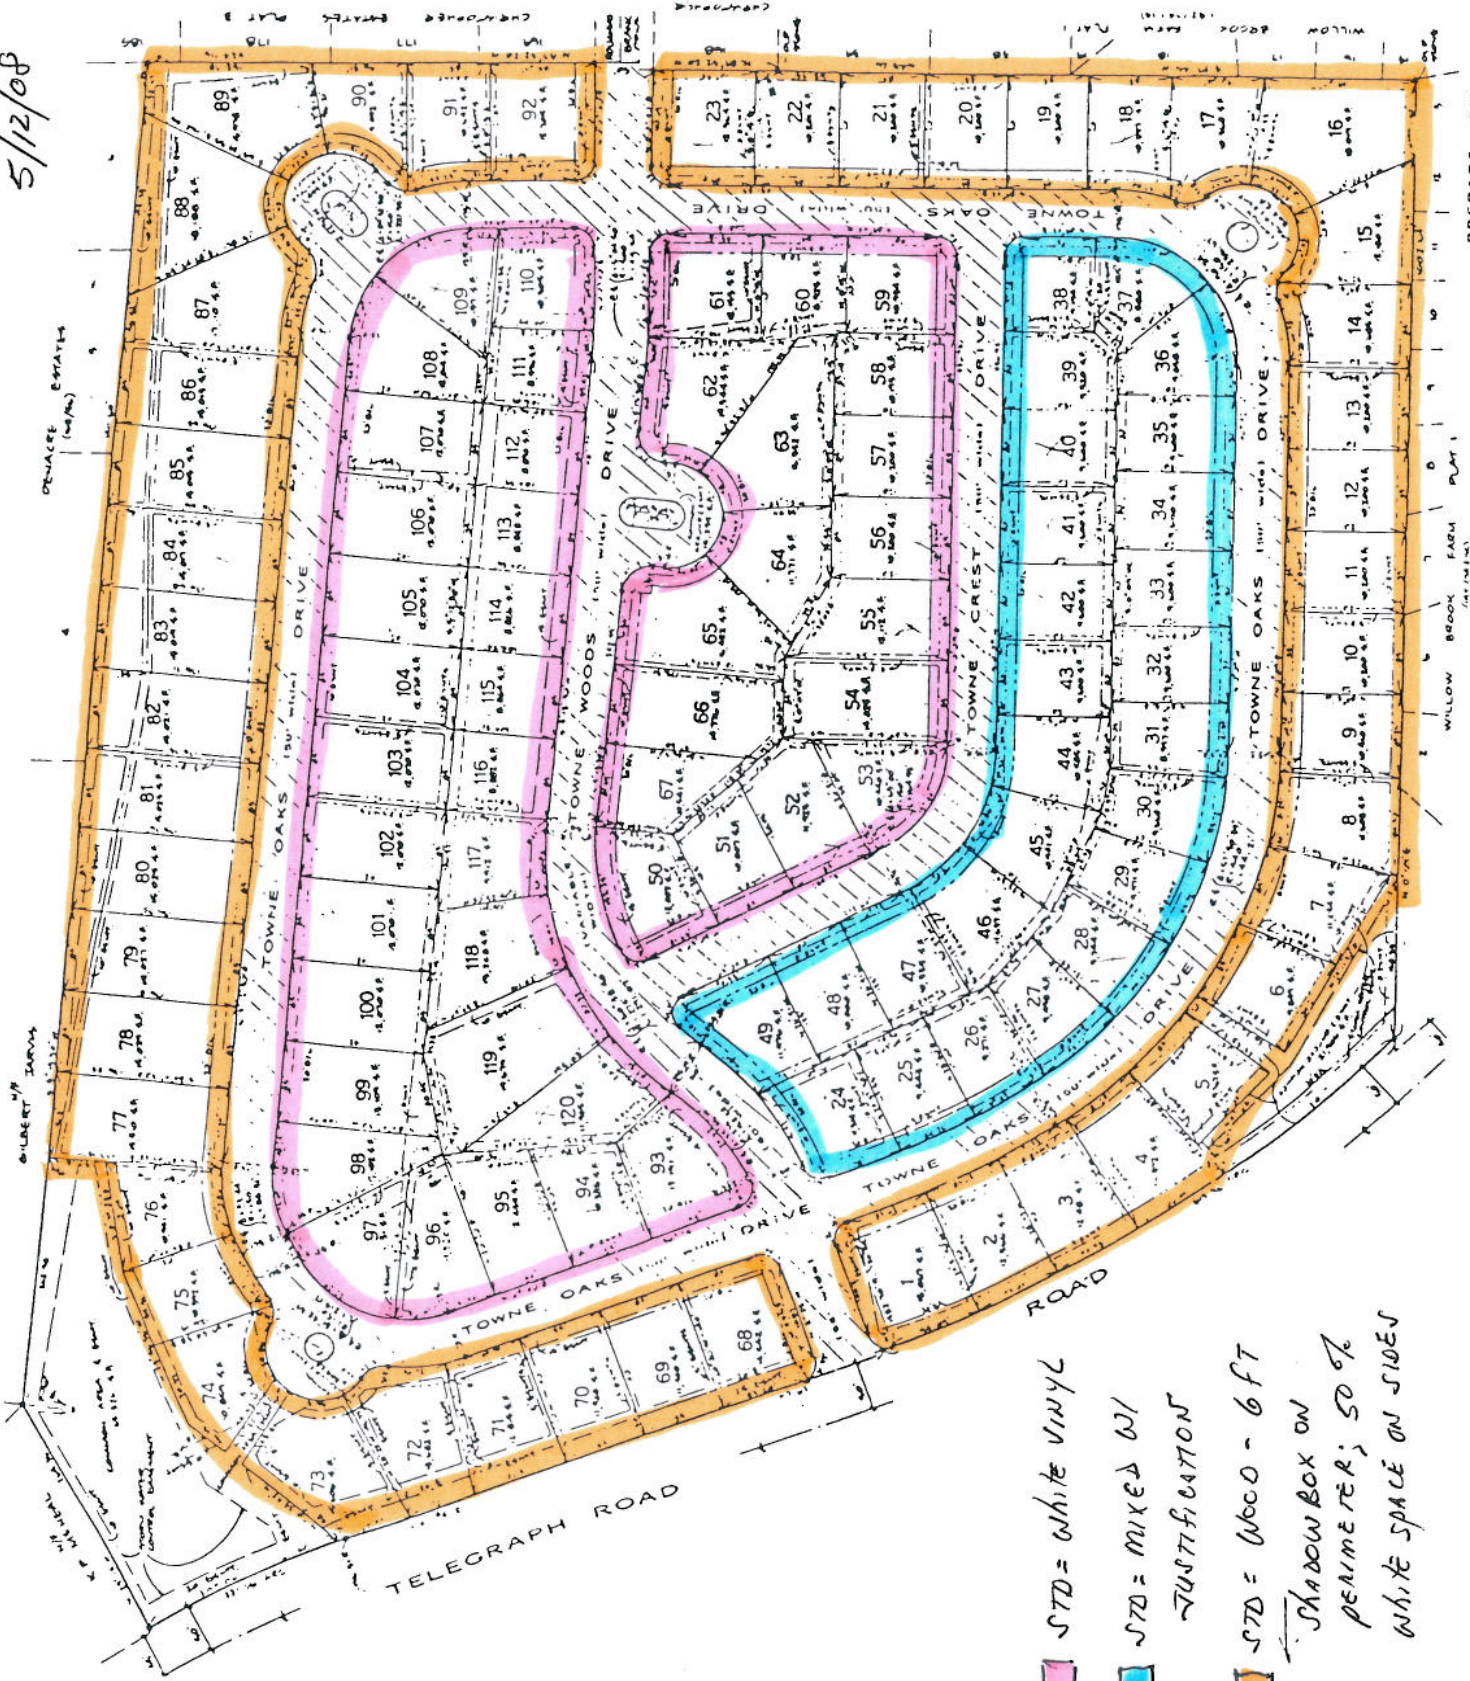

5/12/08

- STD = WHITE VINYL
 - STD = MIXED W/ JUSTIFICATION
 - STD = WOOD - 6 FT
- SHADOW BOX ON PERIMETER; 50% WHITE SPACE ON SIDES

PREPARE BY: