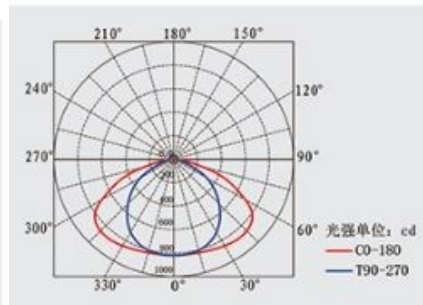

# Solar Street Lights Specifications

Input Voltage	90-277 VAC
LED Source	BridgeLux 45mil
Power Factor	>90%
Color Temperature	5500 -,6000K
CRI	>70Ra
Material Fixture	Aluminum
Ambient Temperature	-30 - +60 C
IP Rating	IP 65
Beam Angle	120 Degrees and 90 Degrees
Lifespan	LEDs -70,000 hrs,Battery—8-10yrs,Panel 25 yrs
Warranty	3 years
Certifications	cULus

Item No	Wattage	Lumens	Size (MM)	Weight (KG)
LLR-1084SELD30-A-D	30W	3450	584x300x110	15.6 KG
LLR-1084SELD60-A-D	60W	6900	668x300x110	17.5 KG

60W Dimensions

60W Luminous Plot

30 W Dimensions