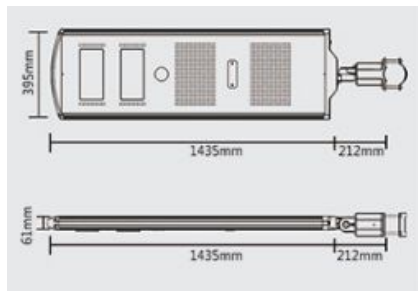

# Solar Street Lights Specifications

Input Voltage	90-277 VAC
LED Source	BridgeLux 45mil
Power Factor	>90%
Color Temperature	5500 -,6000K
CRI	>70Ra
Material Fixture	Aluminum
Ambient Temperature	-30 - +60 C
IP Rating	IP 65
Beam Angle	120 Degrees and 90 Degrees
Lifespan	LEDs -70,000 hrs,Battery—8-10yrs,Panel 25 yrs
Warranty	3 years
Certifications	cULus

Item No	Wattage	Lumens	Size (MM)	Weight (KG)
LLR-1084SELD30-A-D	30W	3450	584x300x110	15.6 KG
LLR-1084SELD60-A-D	60W	6900	668x300x110	17.5 KG

60W Dimensions

60W Luminous Plot

30 W Dimensions