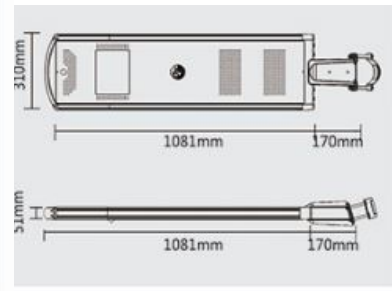

# Solar Street Lights Specifications

Input Voltage	90-277 VAC
LED Source	BridgeLux 45mil
Power Factor	>90%
Color Temperature	5500 -,6000K
CRI	>70Ra
Material Fixture	Aluminum
Ambient Temperature	-30 - +60 C
IP Rating	IP 65
Beam Angle	120 Degrees and 90 Degrees
Lifespan	LEDs -70,000 hrs,Battery—8-10yrs,Panel 25 yrs
Warranty	3 years
Certifications	cULus

Item No	Wattage	Lumens	Size (MM)	Weight (KG)
LLR-1084SELD30-A-D	30W	3450	584x300x110	15.6 KG
LLR-1084SELD60-A-D	60W	6900	668x300x110	17.5 KG

60W Dimensions

60W Luminous Plot

30 W Dimensions