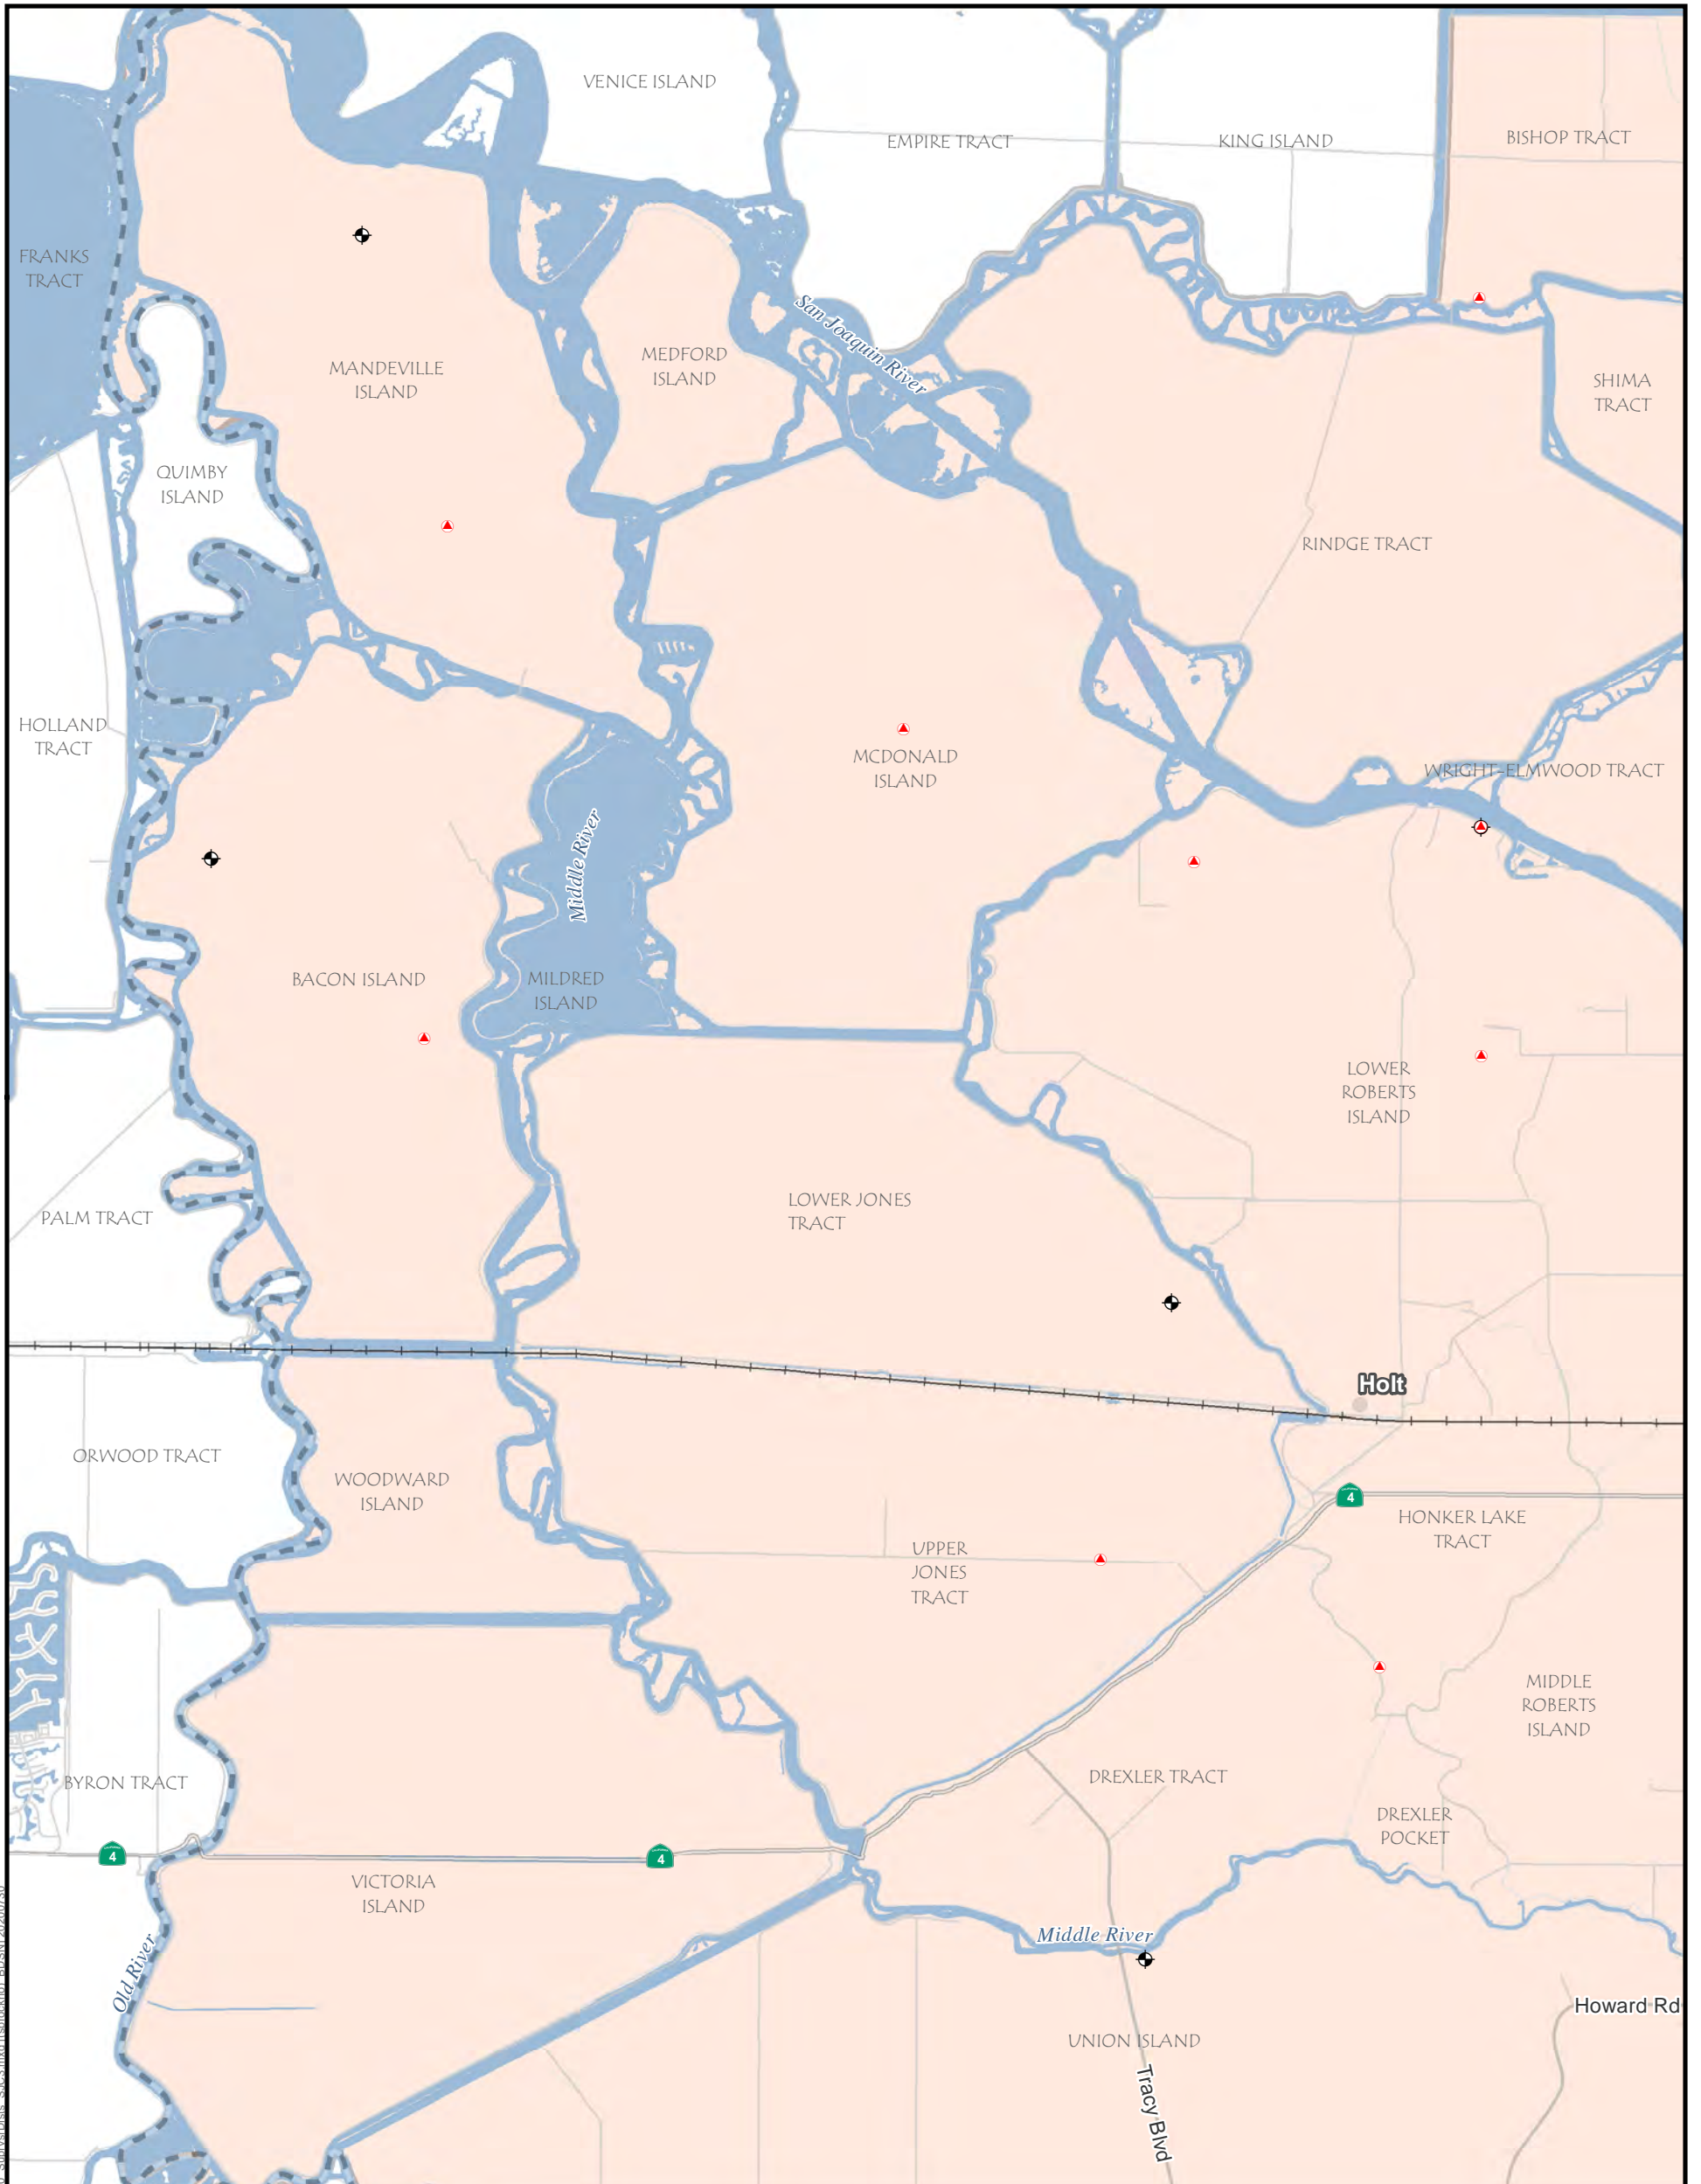

Legend

- Boring (5)
- ▲ CPT (9)
- Parcels (11)