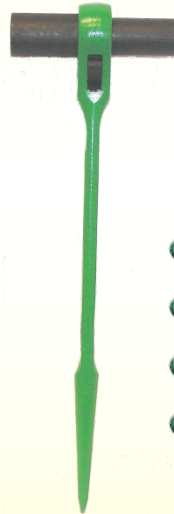

GREEN MONSTER Manufacturing Inc.

Innovative
Tenting
Equipment
Made to Last

www.greenmonsterinc.com

#1030

9/16" & 5/8"

Fiesta & Bil-Jax Wrench

- Reversible
- Long Handle with Drift Pin
- Great for Aligning Holes
- Use on Tents & Staging

#1031

11/16" & 3/4"

Navi Trac Wrench

- Reversible
- Long Handle with Drift Pin
- Great for Aligning Holes
- Use on Tents & Staging

#1085

1 1/8" Web Wrench

- Reversible
- Long Handle for Leverage
- Tapered End to Release Ratchets
- Use on Webs & Structures
- Deeper Socket

#1087

30 mm Structure

- Reversible
- Perfectly Balanced
- Aligns Structures & Rafters
- Tightens Frame Bolts
- Two Tools in One

914-592-1801

GREEN MONSTER

MANUFACTURING Inc.
11 Vreeland Avenue. Elmsford, NY 10523
914-592-1801