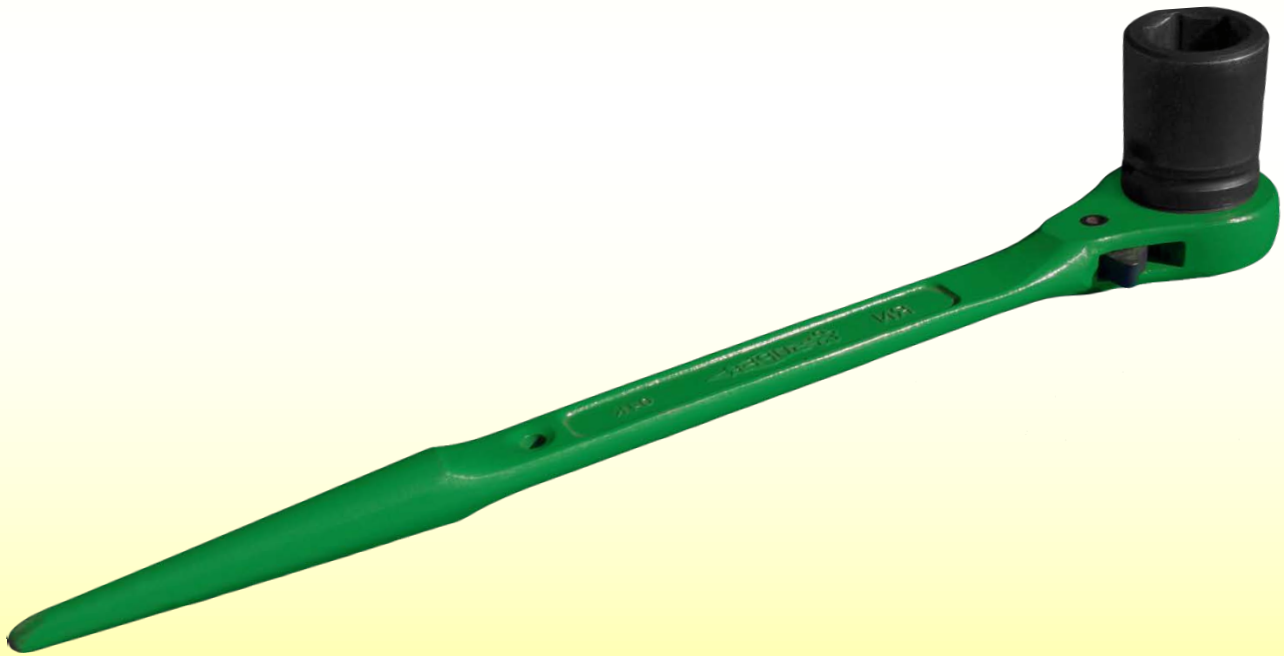

GREEN MONSTER Manufacturing Inc.

Innovative
Tenting
Equipment
Made to Last

www.greenmonsterinc.com

#1030

9/16" & 5/8"

Fiesta & Bil-Jax Wrench

- Reversible
- Long Handle with Drift Pin
- Great for Aligning Holes
- Use on Tents & Staging

#1031

11/16" & 3/4"

Navi Trac Wrench

- Reversible
- Long Handle with Drift Pin
- Great for Aligning Holes
- Use on Tents & Staging

#1085

1 1/8" Web Wrench

- Reversible
- Long Handle for Leverage
- Tapered End to Release Ratchets
- Use on Webs & Structures
- Deeper Socket

#1087

30 mm Structure

- Reversible
- Perfectly Balanced
- Aligns Structures & Rafters
- Tightens Frame Bolts
- Two Tools in One

914-592-1801

GREEN MONSTER

MANUFACTURING Inc.
11 Vreeland Avenue. Elmsford, NY 10523
914-592-1801

It's Back!

GM 1-1/8" Web Wrench
Now with a deeper socket!

Professional Tools for Professional Tent Installers. Is there a Monster in your tool box?

"Innovative Tenting Equipment Made to Last"™

Visit our website for more information.