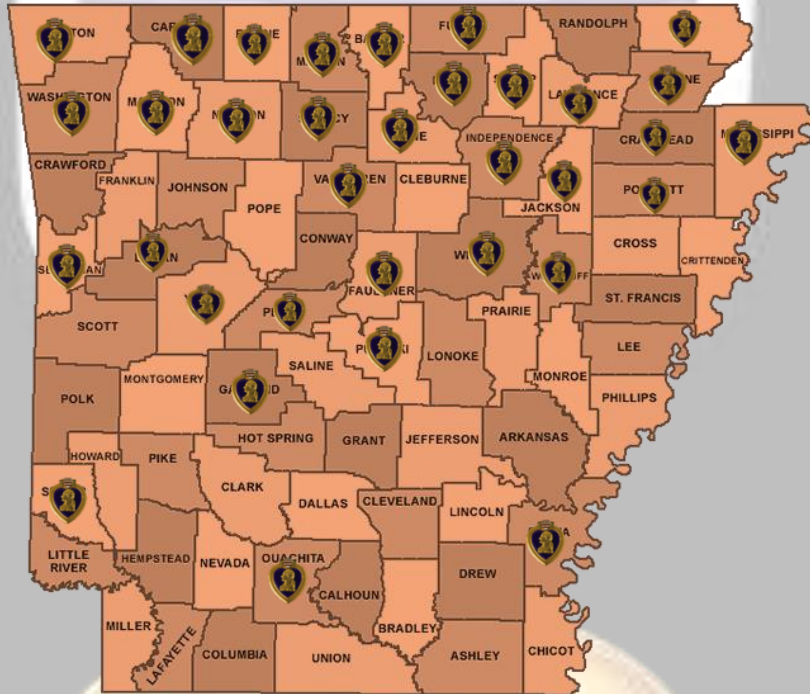

## STATE

📍 Arkansas, USA 72201

## CITIES/COMMUNITIES

- 📍 Alma, AR 72921
- 📍 Augusta, AR 72006
- 📍 Avoca, AR 72711
- 📍 Bald Knob, AR 72010
- 📍 Batesville, AR 72501

- Beebe, AR 72012
- Bella Vista, AR 72714
- Bentonville, AR 72712
- Berryville, AR 72616
- Blytheville, AR 72315
- Booneville, AR 72927
- Brookland, AR 72417
- Cave City, AR 72521
- Cave Springs, AR 72718
- Centerton, AR 72719
- Corning, AR 72422
- Cotter, AR 72626
- Cotton Plant, AR 72036
- De Queen, AR 71832
- Decatur, AR 72722
- Eureka Springs, AR 72632
- Fairfield Bay, AR 72088
- Fayetteville, AR 72701
- Flippin, AR 72634
- Fort Smith, AR 72901
- Garfield, AR 72732
- Gentry, AR 72734
- Gosnell, AR 72315
- Gravette, AR 72736
- Greenwood, AR 72936
- Harrison, AK 72601

## PURPLE HEART TRAIL ROUTES

- I-30, Little Rock to Texarkana
    - I-40
      - I-49- Louisiana to Texarkana
  - I-55-From Tennessee Line to Missouri Line
    - I-430 in Pulaski Co. (Little Rock)
    - I-540- From Oklahoma Line to I-40
  - I-555- From Jonesboro, AR to Turrell, AR
  - I-49 from I-40 near Alma, AR to Arkansas/Missouri  
border
- \*I-555 was previously known as US HWY 63
- \*I-49 was previously designated as I-540