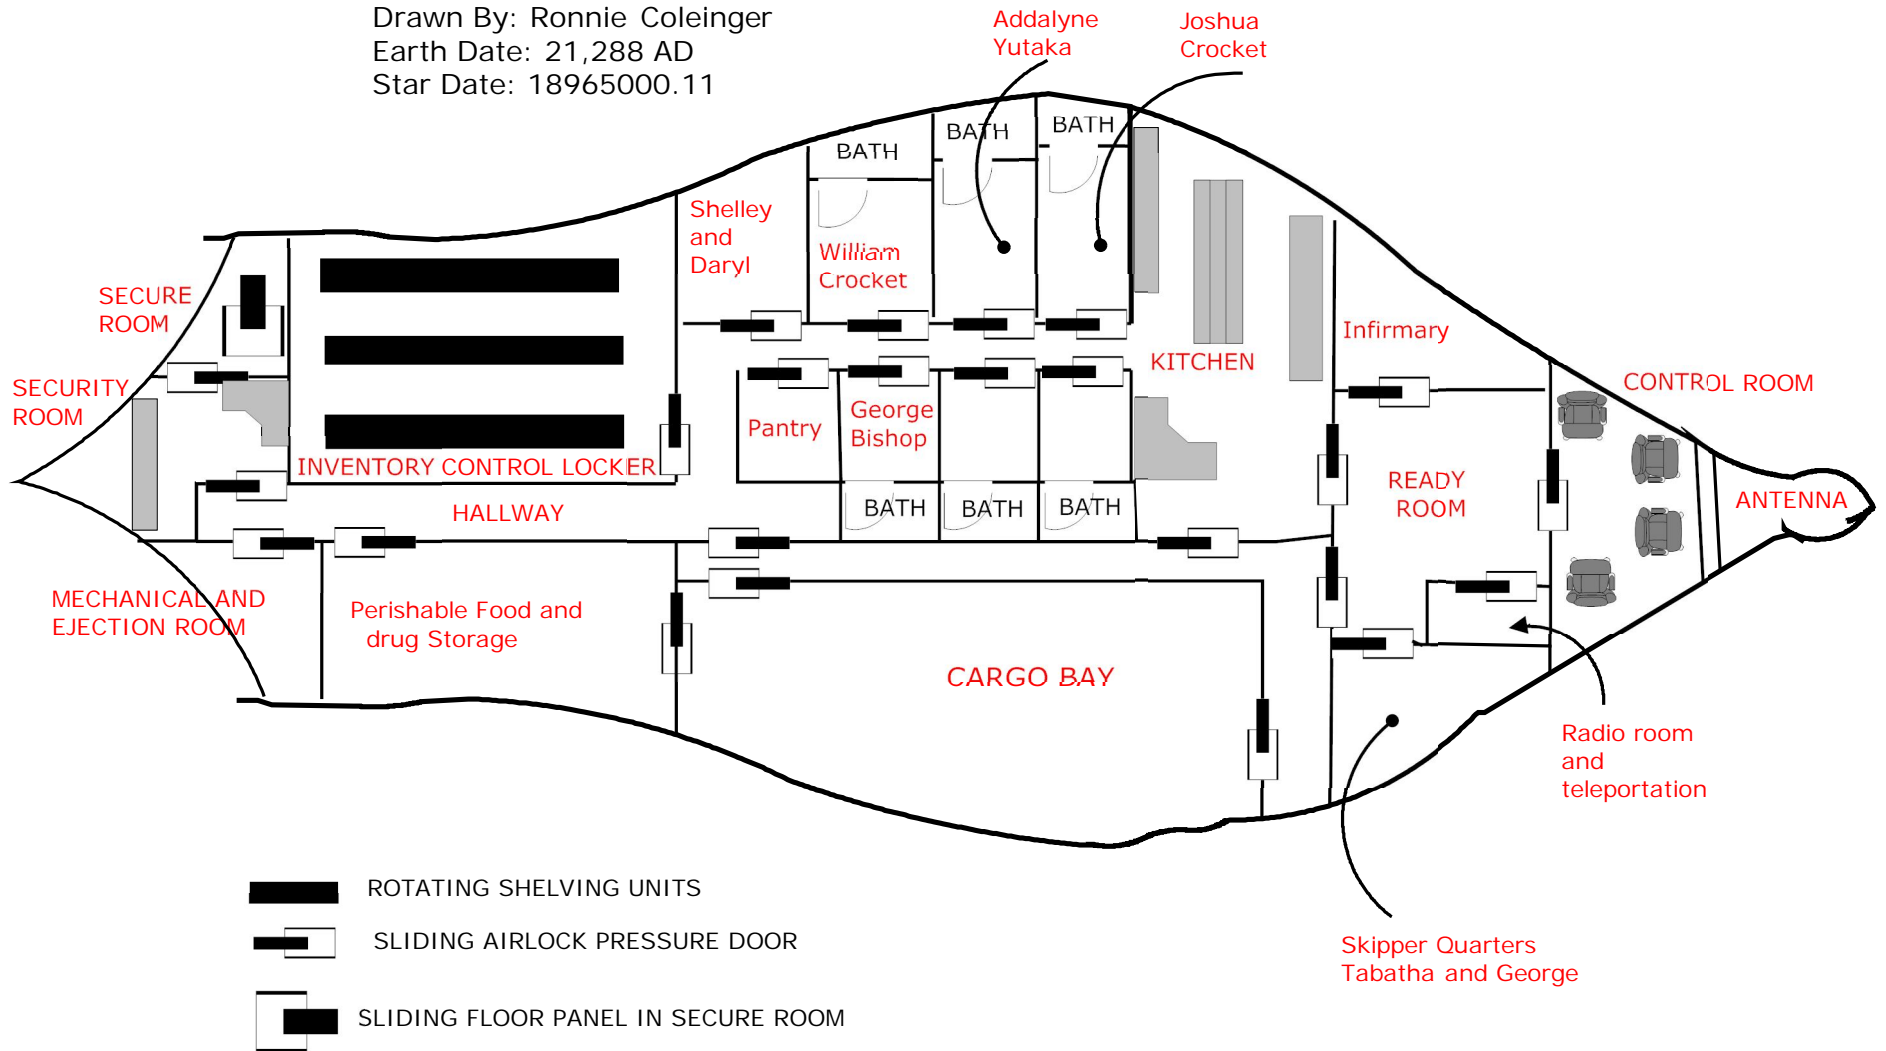

# FLOOR PLAN OF YUTAKA III

Drawn By: Ronnie Coleinger  
 Earth Date: 21,288 AD  
 Star Date: 18965000.11

Addalyne Yutaka  
 Joshua Crocket

Shelley and Daryl

William Crocket

George Bishop

Skipper Quarters  
 Tabatha and George