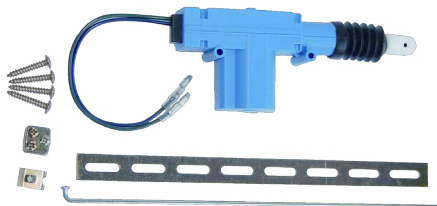

RELAY SOCKET

BRS5	5 WIRE	Socket

DOOR LOCK ACTUATOR

BDLA2	2 Wire	360 Rotatable Head
BDLA5	5 Wire	360 Rotatable Head