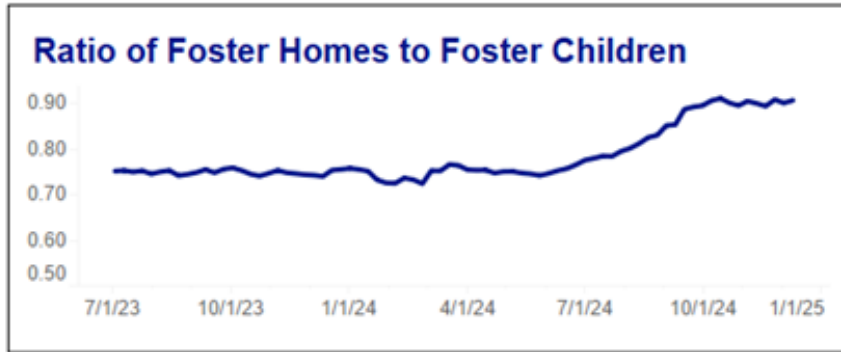

CYFS Foster Homes and Foster Children - December 9, 2024

Statewide Ratio

0.91 ▲
Last Week: 0.90 (0.006)

Ratio by Region

Region 1	1.28	▼
Region 2	1.10	▲
Region 3	0.79	▲
Region 4	0.84	▲
Region 5	0.77	▼
Region 6	0.82	▼
Region 7	1.06	▲
State Total	0.91	▲