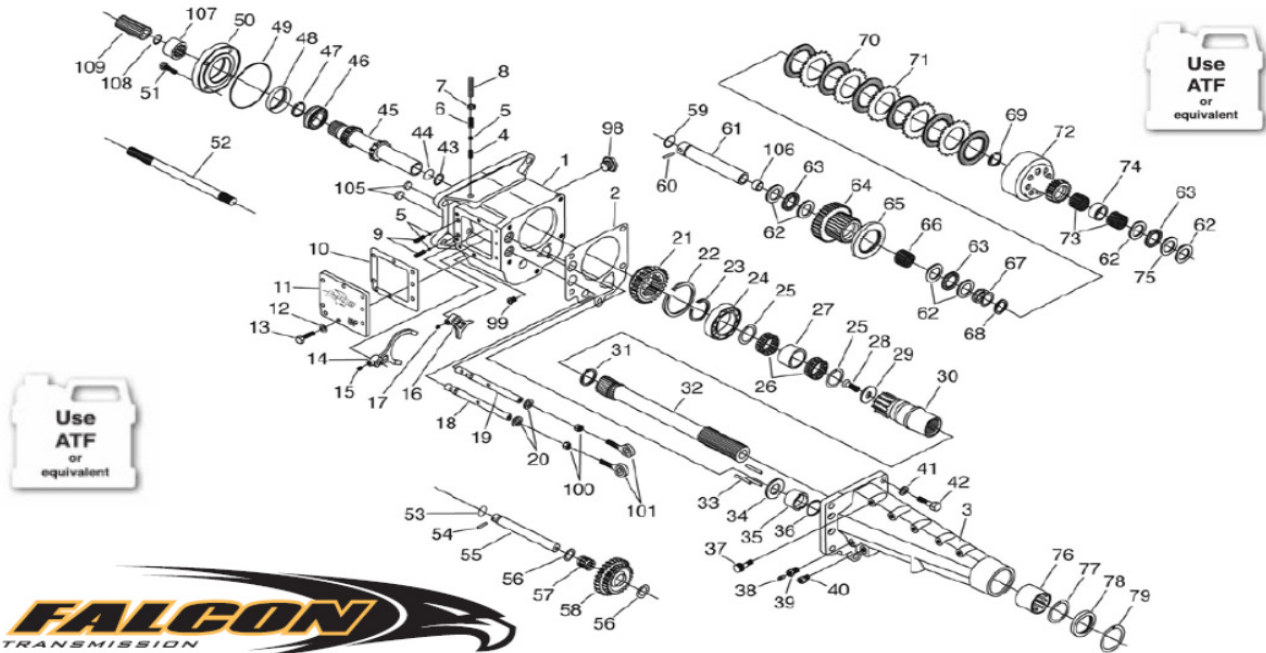

#	P/N	DESCRIPTION	QTY REQ'D
1	61745	Transmission Case, Aluminum	1
1*	61745M	Transmission Case, Magnesium	1
2	62155	Gasket	1
3	61877	Extension Housing, Aluminum	1
3*	61877M	Extension Housing, Magnesium	1
3*	62598	Extension Housing, Shorty	1
4	62105	Shuttle Pin	1
5	67398	Detent Ball	3
6	62333	Detent Spring, Top	1
7	68031	3/8-16 Jam Nut, Detent Screw	1
8	68030	3/8-16 x 1" Detent Screw	1
9	62332	Detent Spring, Side	2
10	62156	Gasket, Side Cover	1
11	62158	Side Cover, Late Model	1
12	67127	5/16" Washer	8
13	68034	5/16-18 x 3/4" HHCS	8
14	61911	Shift Yoke, Main	1
15	67837	5/16-24 x 1/2" SHSS	1
16	61691	Shift Yoke, Reverse	1
17	68027	1/4-28 x 1/2" SHSS	1
18	62212	Shift Shaft, Reverse	1
19	62211	Shift Shaft, Low / Neutral / Direct	1
20	67259	Seal, Shift Shaft	2
21	61741	Sliding Gear	1
22	67686	Retaining Ring, Rear Bearing	1
23	67685	Retaining Ring, Rear Shaft	1
24	67556	Bearing, Rear Shaft	1
25	67695	Retaining Ring	2
26	67568	Needle Bearing	2
27	61921	Aluminum Spacer	1
28	67149	3/8-24 x 7/8" 12pt., Output Shaft	1
29	61907	Washer, Output Shaft	1
30	61897	Rear Shaft	1
31	67694	Retaining Ring, Output Shaft	1
32	61903	Output Shaft	1
32*	62597	Output Shaft, Shorty	1
33	61845	Push Rod	3
34	61906	Piston Thrust Washer	1
35	61844	Piston	1
36	67482	O'Ring, Piston	1
37	68024	Breather	1
38	65313	Bleeder	1
39	65314	Adapter, Bleeder	1
40	68042	Compression Fitting	1
41	67811	Washer	5
42	67117	7/16-14 x 1 1/4" HHCS	5