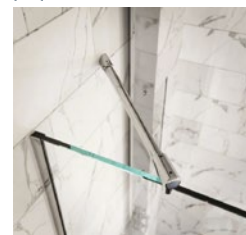

FRAMELESS | *Custom Shower Enclosures*

An frameless shower is the gold standard in custom shower design. Virtually limitless in size and layout, creating your sanctuary space means looking at your bathroom through a new lens. With guidance from your glass professional, architect, designer and/or our in-house design & engineering experts, your dream shower is only steps away. Frameless custom showers fit beautifully into new construction projects, but are equally at home in bathroom renovations. Maximize space, open up site lines, honor windows and architectural details by designing for your space, not around it.

Product Details

- Custom width sizes; virtually no limitations
- Custom height based on curb height & shower head location
- Glass thickness: 3/8"
- Compatible with glass surface protectant (Shower Guard)
- Virtually limitless designs & configurations
- Wide selection of hardware styles and finishes
 - Shown on next page

Configurations (can vary depending on shower layout)

Glass Options

- All glass is tempered; standard offering is Clear
- Pattern or Obscure glass is available
 - Frosted, Glue Chip & Rain
- Low-Iron or Optiwhite glass is available
- Protective Coating - Shower Guard is available
- Shower Guard by Guardian Glass
 - Hard water, heat, humidity, soap and even cleaning agents can spot, discolor and corrode the surface of ordinary glass, making it look dull over time.
 - Shower Guard glass provides permanent, proven protection.

Flair

Traditional

Hardware | *Robe Hooks*

Over Glass

Thru-Glass

Support Bars | Hardware

90° to Wall

45° to Wall