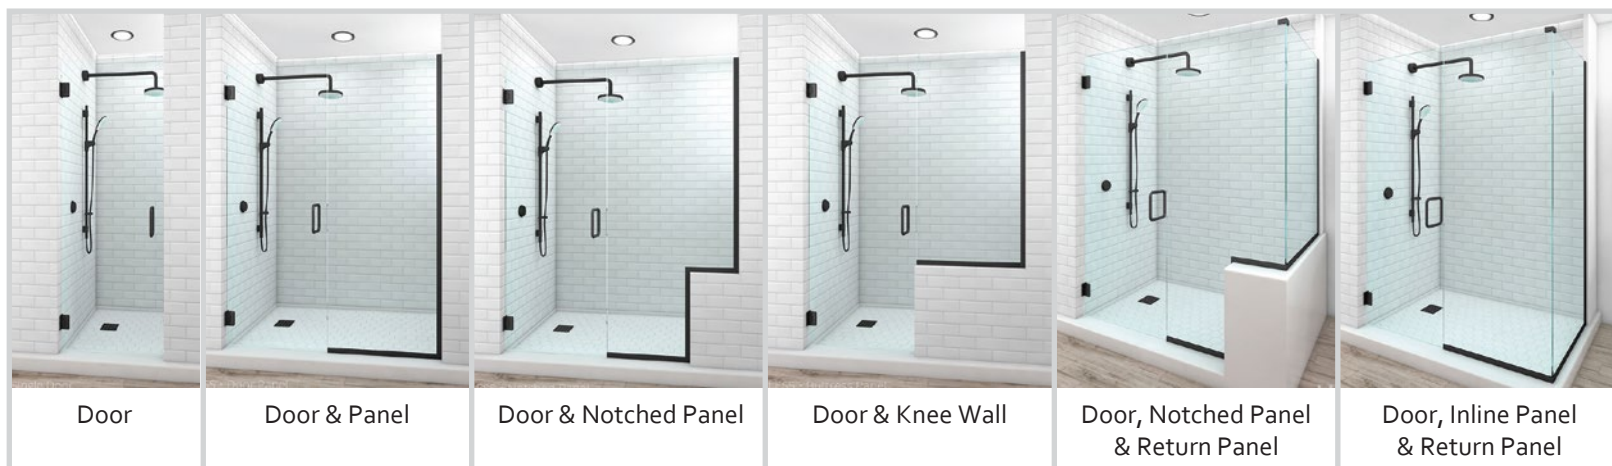

Configurations (can vary depending on shower layout)

Glass Options

- All glass is tempered; standard offering is Clear
- Pattern or Obscure glass is available
  - Frosted, Glue Chip & Rain
- Low-Iron or Optiwhite glass is available
- Protective Coating - Shower Guard is available
- Shower Guard by Guardian Glass
  - Hard water, heat, humidity, soap and even cleaning agents can spot, discolor and corrode the surface of ordinary glass, making it look dull over time.
  - Shower Guard glass provides permanent, proven protection.

H&M Ebling Glass
1819 Sweet Arrow Lake Rd.
Pottsville, PA 17901

info@hmeblingglass.com
Ph.: (570) 385-3349
www.hmeblingglass.com