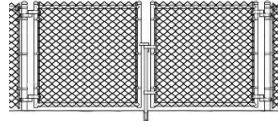

BUDGET FENCE COMPANY

Email us: sales@budgetfence.net

Per foot Prices

(702) 850-2468

Chain Link

6' tall from **$6.00** per lin. ft.

8' tall from **$9.00** per lin. ft.

(includes wire, top rail, line posts, ties & loop caps) Materials Only

Iron Fence

6' tall from **$20.00** per lin. ft.

8' tall from **$28.00** per lin. ft.

(includes 8' wide panel with line posts) Materials Only

Gates

Chain Link

Walk from **$90 each**

Double from **$450 each**

Roll from **$850 each**

Iron Gates

Walk from **$350 each**

Double from **$1,500 each**

Roll from **$2,000 each**

(702) 850-2468

Automatic Gate Openers

Ask for an access control catalog

Slide Gate Openers
from **$1,099**

Swing Gate Openers
from **$1,099**

Entry Systems
from **$599**

We sell tools!!