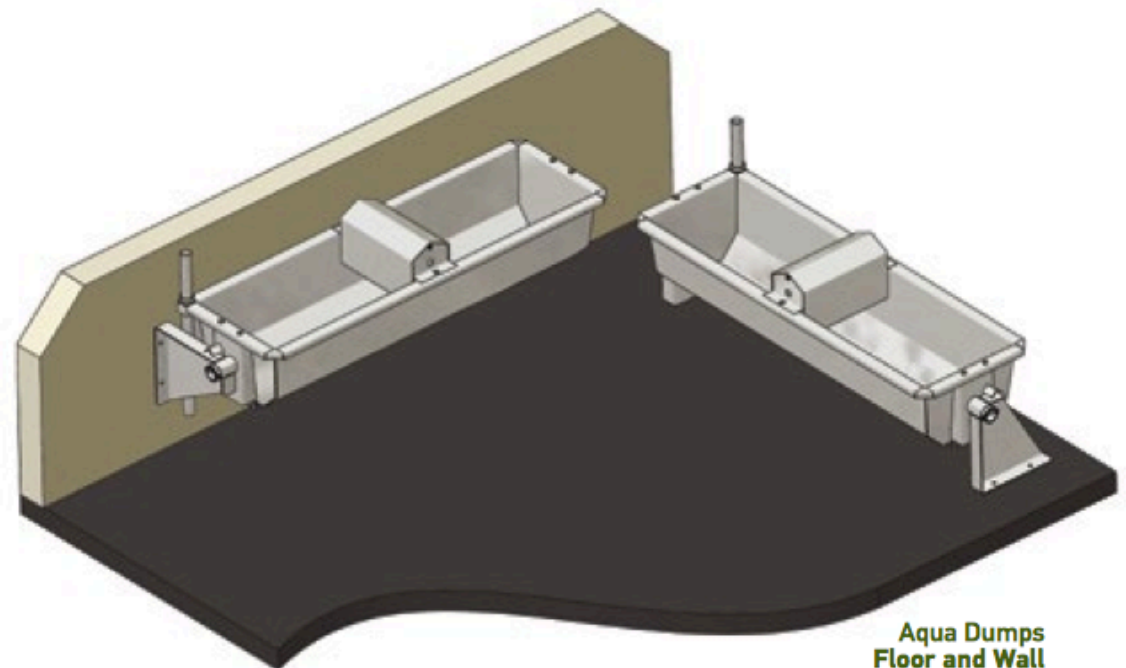

The innovative, two piece hood design makes the float easily accessible for maintenance, adjustments and cleaning.

0.6 m  
2 ft

1.22 m  
4 ft

1.8 m  
6 ft

2.4 m  
8 ft

3 m  
10 ft

3.7 m  
12 ft

Available in galvanized or stainless steel

## AQUA DUMPS

Studies have proven that cattle are healthier when they have a clean supply of water available to them. Conventional tubs and troughs fill with sludge over time and are very difficult to keep clean. The Artex aqua dump features the simplest cleaning method available - simply unlock the lock-bar and dump the tub!

The unique design will flush all the grime and impurities from the bottom of the tank. Turn the tub upright and it will re-fill with fresh, clean water. With the floor mount option, the legs rise high enough so that you can clean out from underneath. If however, it doesn't suit to mount on the floor, our unique design allows you to also wall mount these on the side walls.

Aqua Dumps  
Floor and Wall  
mount options