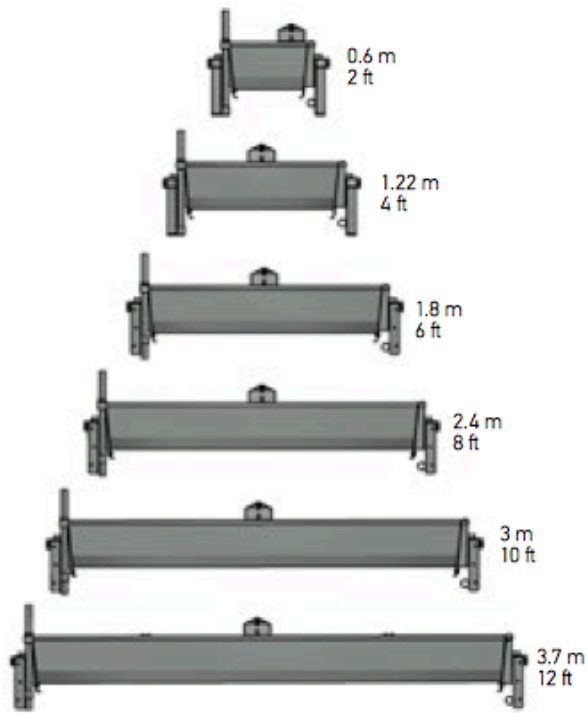

The innovative, two piece hood design makes the float easily accessible for maintenance, adjustments and cleaning.

0.6 m  
2 ft

1.22 m  
4 ft

1.8 m  
6 ft

2.4 m  
8 ft

3 m  
10 ft

3.7 m  
12 ft

Available in galvanized or stainless steel

The unique design will flush all the grime and impurities from the bottom of the tank. Turn the tub upright and it will re-fill with fresh, clean water. With the floor mount option, the legs rise high enough so that you can clean out from underneath. If however, it doesn't suit to mount on the floor, our unique design allows you to also wall mount these on the side walls.

Aqua Dumps  
Floor and Wall  
mount options