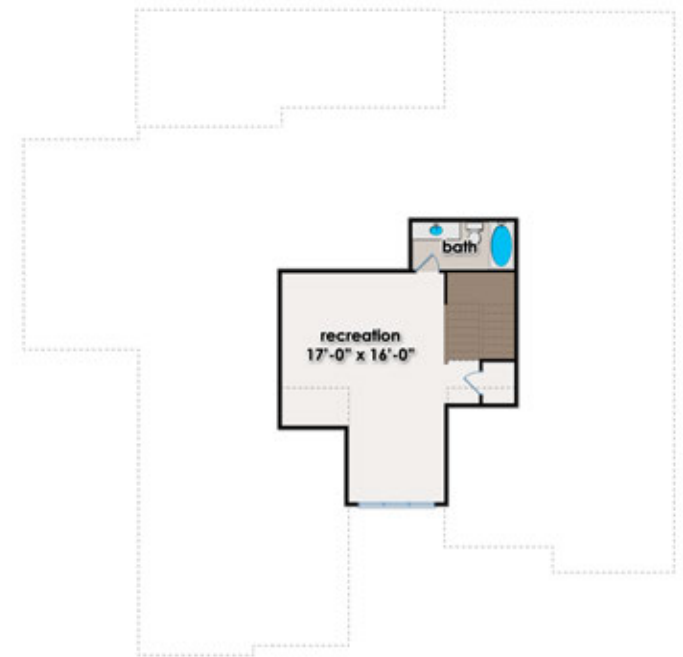

The Walden II

3,004 sq.ft.

Bedrooms: 4
Bathrooms: 3.5

BART DARWIN
BUILDERS, INC.
CUSTOM BUILT HOMES

WAL BILT INC.
Custom Homes by Bentley Walls

Amanda
Howard

Sotheby's
INTERNATIONAL REALTY

*All information to be verified by purchaser.
Information deemed reliable but not guaranteed.