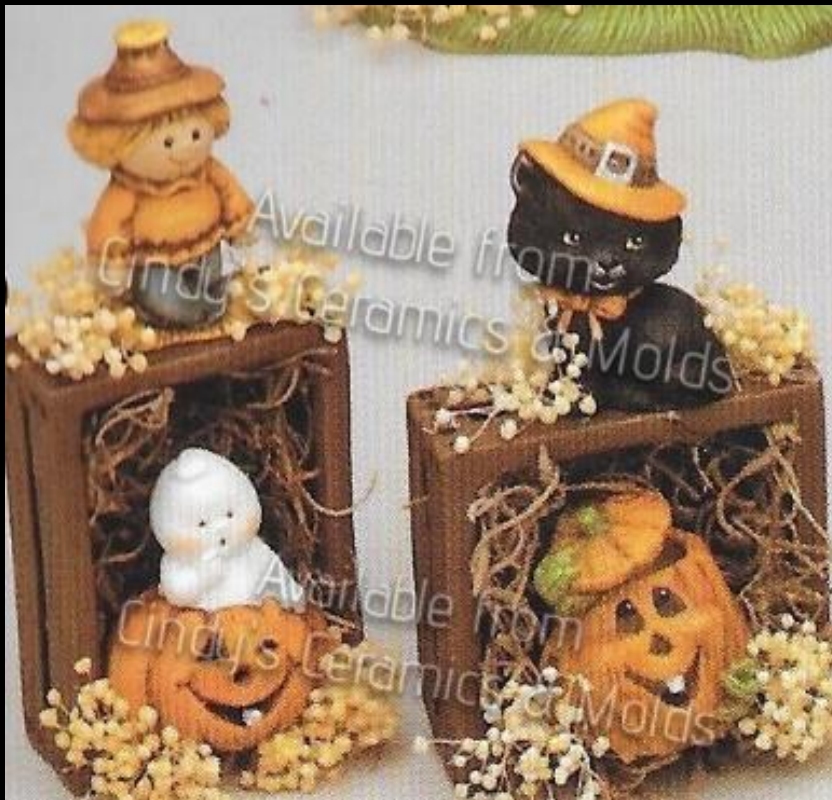

RV-474

1.75 Tall

6.00 (set
of four)

Halloween Accessories

RV-524

3 by 4

10.50 (set
of three)

Three Ghosts with Pumpkin Heads