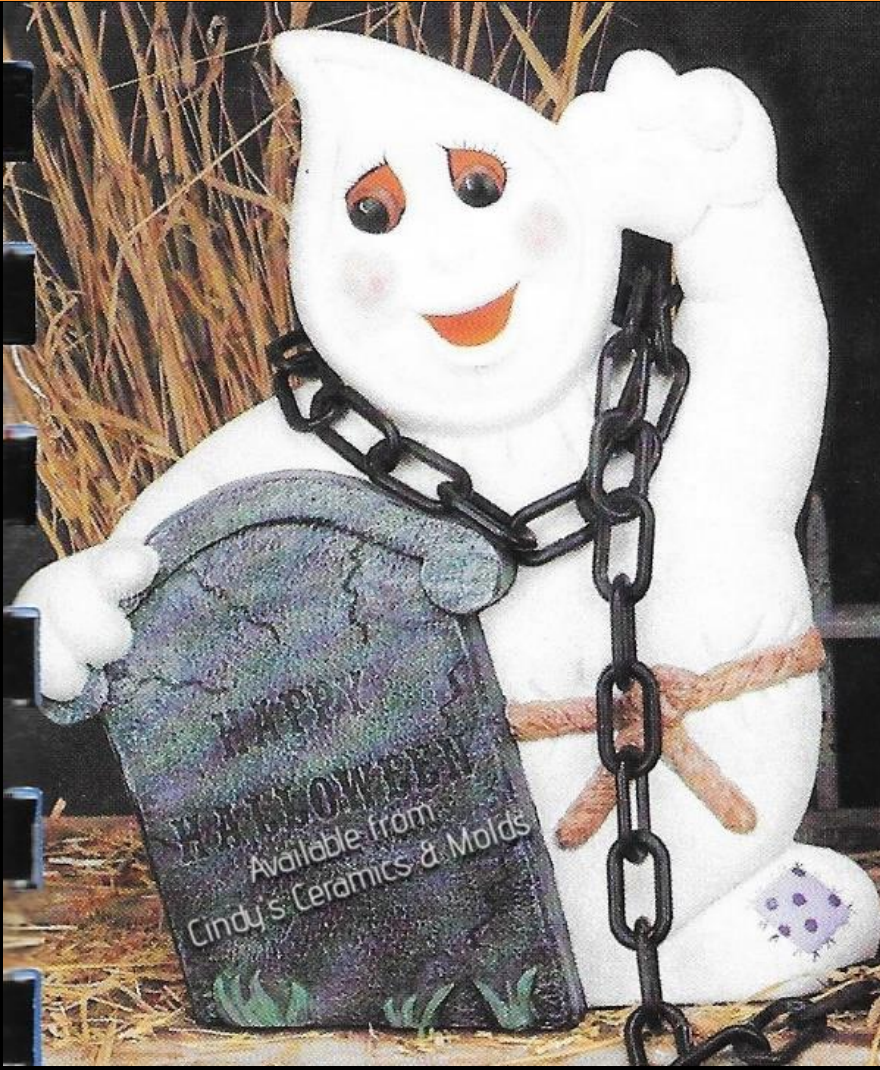

Two Ghosts Holding Pumpkins

G-11244

Available from
Cindy's Ceramics & Molds

13 Tall

25.00

Large Laughing Pumpkins

I-407

18 Tall