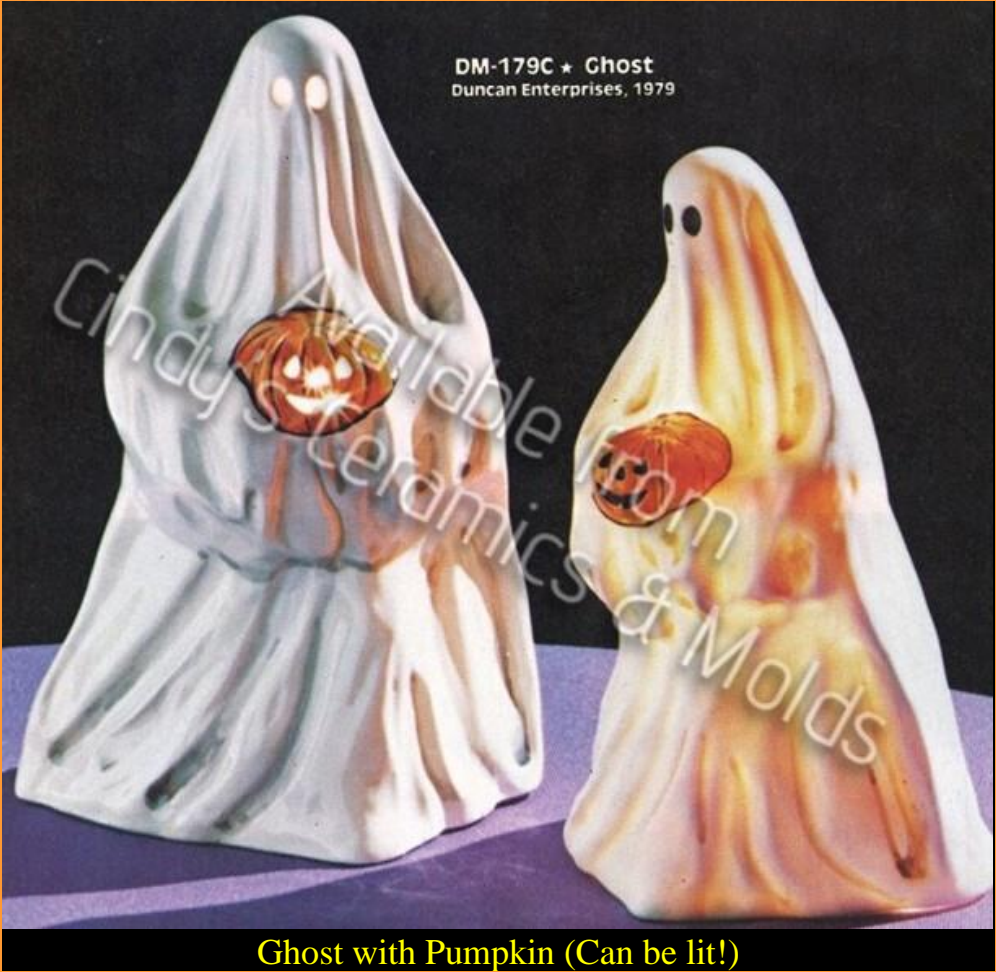

D-1219	"Boo Tot" in Sack	6 Tall	8.60
D-1220	"Boo Tot" on Broom	7 Tall	8.60
D-1221	"Boo Tot" with Pumpkin	5 Tall	8.60
D-1222	Graveyard Accessories	8 High	11.90
D-1223	Haunted House Background	13 High	18.00
D-1990	"Welcome" Pumpkin (Light's Up!)	8 Diameter	16.90
D-2003	Cuddle "Boo Tots" for D-1990	7 Tall	13.70

DM-179C

8.75 Tall

14.00

GM-508