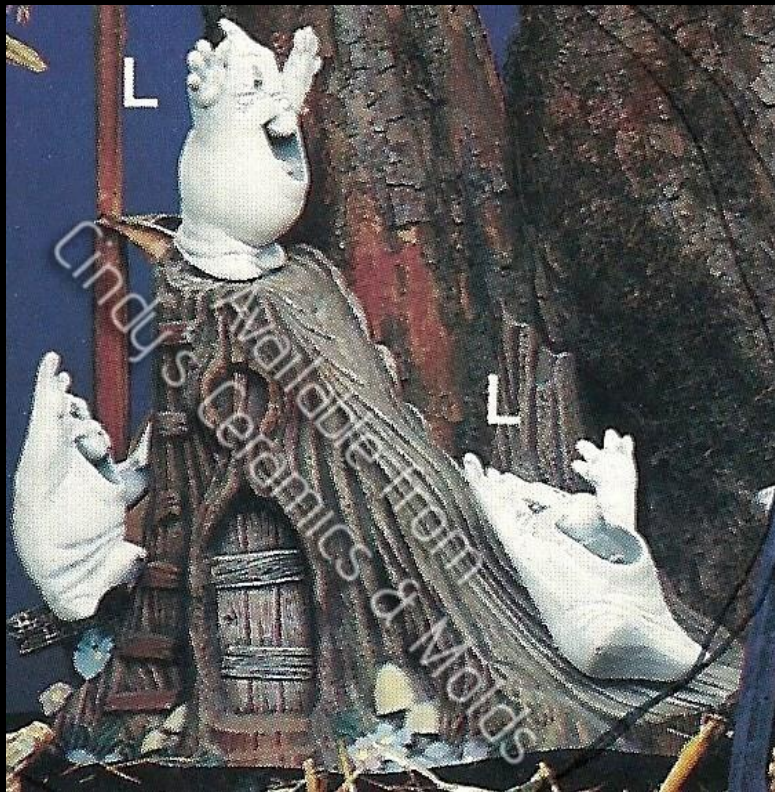

KS-141/03

7 Tall (Tree);
4 Tall (Ghosts)

27.50

Ghost Tree Slide Set
Ghosts are not Attached

KC-1064

Tree and Ghost & Pumpkin & Ghost

4 High

10.00 (set of two)