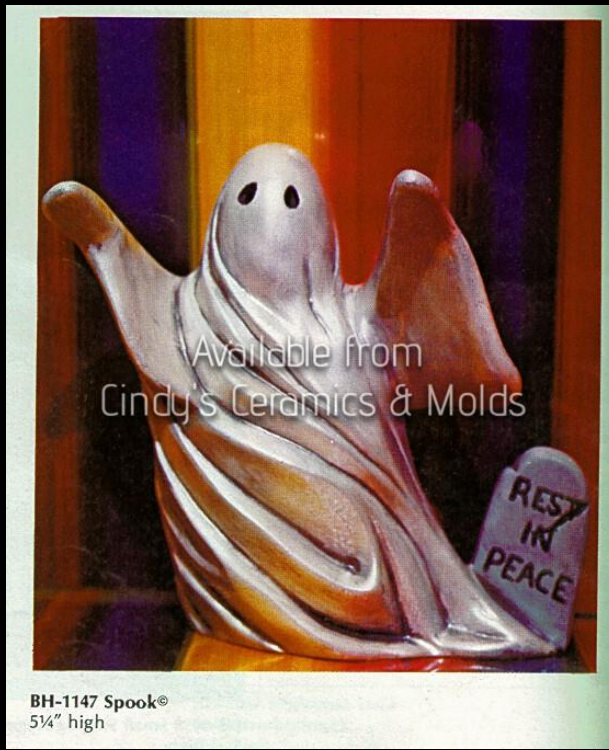

B-1147

5 1/4 High

12.00

Spook with Tombstone (Lightable!)

B-87

9 1/2 Tall

15.00

Sammy Spook (Lightable!)