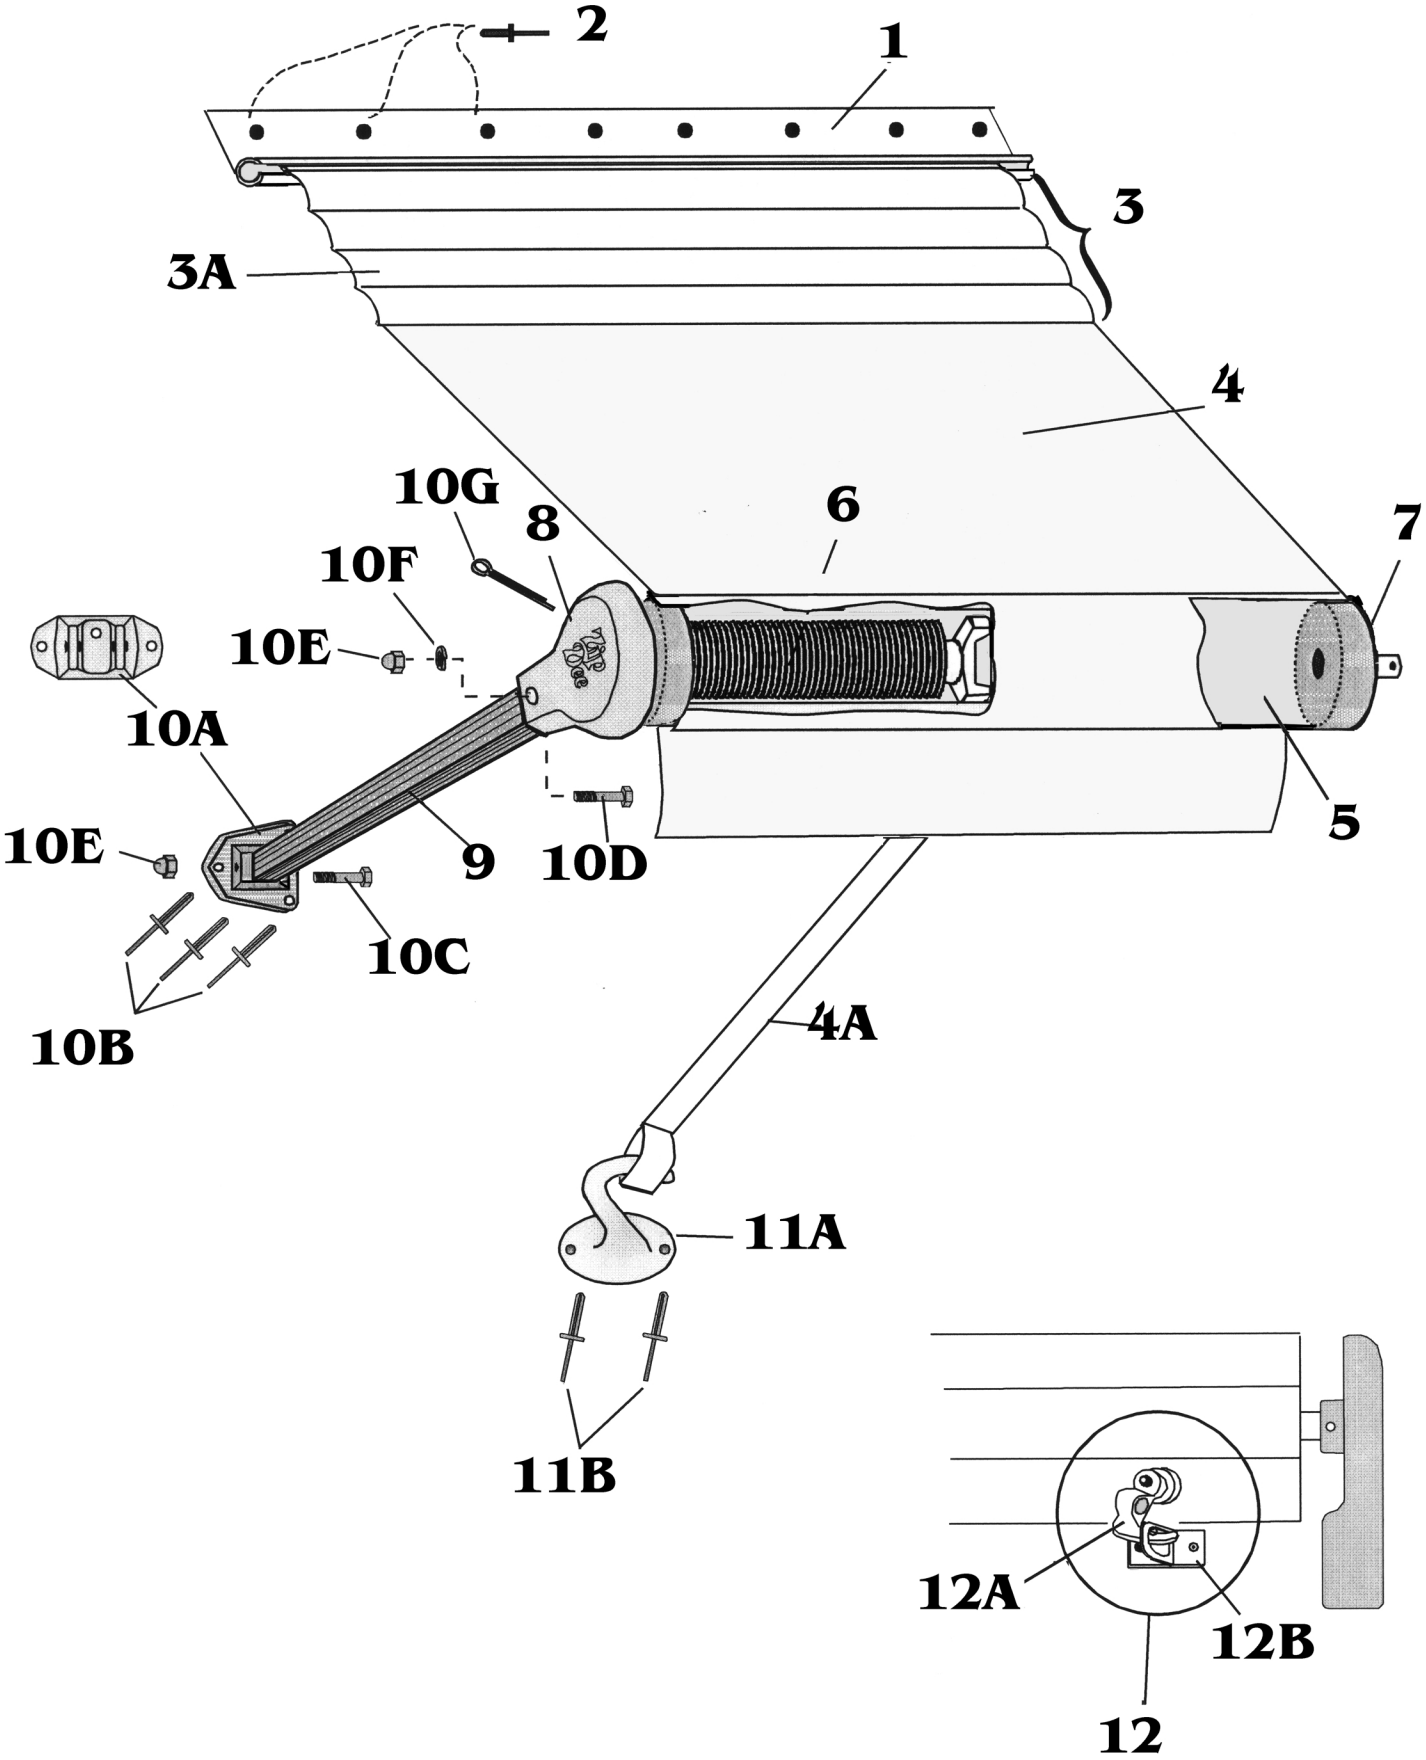

# WINDOW AWNING PARTS

Ref #	PART #	WINDOW AWNING ... all years
1	343240	AWNING RAIL (per ft.)
2	316150	RIVET, 5/32, BLIND (rail)
3	204240	BRIGHT COMPLETE CASE - 3 Slope, Pre 97 (4 Slat, per ft.)
3	704240	SATIN COMPLETE CASE - 3 Slope, Pre 97 (4 Slat, per ft.)
3	205240	BRIGHT COMPLETE CASE - 8 Slope (3 Slat, Flex Key, per ft.)
3	705240	SATIN COMPLETE CASE - 8 Slope (3 Slat, Flex Key, per ft.)
3	208240	BRIGHT COMPLETE CASE - 3 Slope, 3'-5' (2 Slat, Flex Key, per ft.)
3	708240	SATIN COMPLETE CASE - 3 Slope, 3'-5' (2 Slat, Flex Key, per ft.)
3	209240	BRIGHT COMPLETE CASE - 3 Slope, 5'6"-22' (2 Slat, Wide Flex Key, per ft.)
3	709240	SATIN COMPLETE CASE - 3 Slope, 5'6"-22' (2 Slat, Wide Flex Key, per ft.)
3A	340240	BRIGHT SINGLE CASE SLAT (per ft.)
3A	341240	SATIN SINGLE CASE SLAT (per ft.)
4	226240	FINISHED WINDOW/DOOR AWNING FABRIC (per ft)
4	227240	FINISHED WINDOW/DOOR AWNING FABRIC, LONG (per ft)
4A	226900	REPLACEMENT PULL FOR WINDOW AND DOOR AWNING
4A	226901	REPLACEMENT PULL FOR WINDOW AWNING, LONG
5	332240	ROLLER TUBE, 2-1/4" (3'-5') (per ft.)
5	331240	ROLLER TUBE, 2-1/2" (5'6"-22') (per ft.)
6	221100	SPRING ASSEMBLY, ROUND WIRE FOR 2-1/4" TUBE
6	221200	SPRING ASSEMBLY, SQUARE WIRE FOR 2-1/2" TUBE
6	221102	SPRING ASSEMBLY, SQUARE WIRE FOR 2-1/4" TUBE
7	221550	2-1/4" IDLE END ASSEMBLY
7	221500	2-1/2" IDLE END ASSEMBLY
8	210430	HEAD CASTING WITH COTTER PIN
		<b>SUPPORT ARM</b>
9	231100	BRIGHT "G" ARM FOR "47" REAR AWNING
9	731100	SATIN "G" ARM FOR "47" or "52" REAR AWNING
9	231200	BRIGHT "C" ARM FOR WINDOW AWNING
9	731200	SATIN "C" ARM FOR WINDOW AWNING
9	231XXX	BRIGHT WINDOW AWNING ARMS
9	731XXX	SATIN WINDOW AWNING ARMS
	299310	<b>MOUNTING KIT "47" WINDOW AWNING, (OR)...</b>
	299320	<b>MOUNTING KIT STANDARD WINDOW AWNING, includes:</b>
10A	210060	(2) BASE HINGE, RECTANGULAR (floor mount)
10A	210050	(2) BASE HINGE, TRIANGULAR (rib mount)
10B	316030	(6) RIVET, 3/16 X 1", OLYMPIC
10C	310010	(2) BOLT, 1/4 - 20 X 1-5/8", HEX HEAD
10D	310040	(2) BOLT, 1/4 - 20 X 1-1/4", HEX HEAD
10E	311010	(4) NUT, 1/4 - 20, ACORN CAP (stainless)
10F	312010	(2) LOCKWASHER, 1/4" (stainless)
10G	313020	(2) COTTER PIN, 1/8 X 1" (stainless)
	299330	<b>HOLD DOWN HOOK KIT, includes:</b>
11A	210440	HOOK CASTING
11B	316010	(2) RIVET, 3/16 X 3/4" OLYMPIC
12	299344	TRAVEL LATCH KIT
12a	210411	WINDOW TRAVEL LATCH HOOK CASTING
		<b>COMPLETE SET OF HARDWARE (includes items 8(2), 9(2), 10(1) &amp; 11(1) above)</b>
	230100	BRIGHT "47" REAR AWNING HARDWARE
	730100	SATIN "47" OR "52" REAR AWNING HARDWARE
	230200	BRIGHT "C" WINDOW AWNING HARDWARE
	730200	SATIN "C" WINDOW AWNING HARDWARE
	230XXX	BRIGHT WINDOW AWNING HARDWARE
	730XXX	SATIN WINDOW AWNING HARDWARE