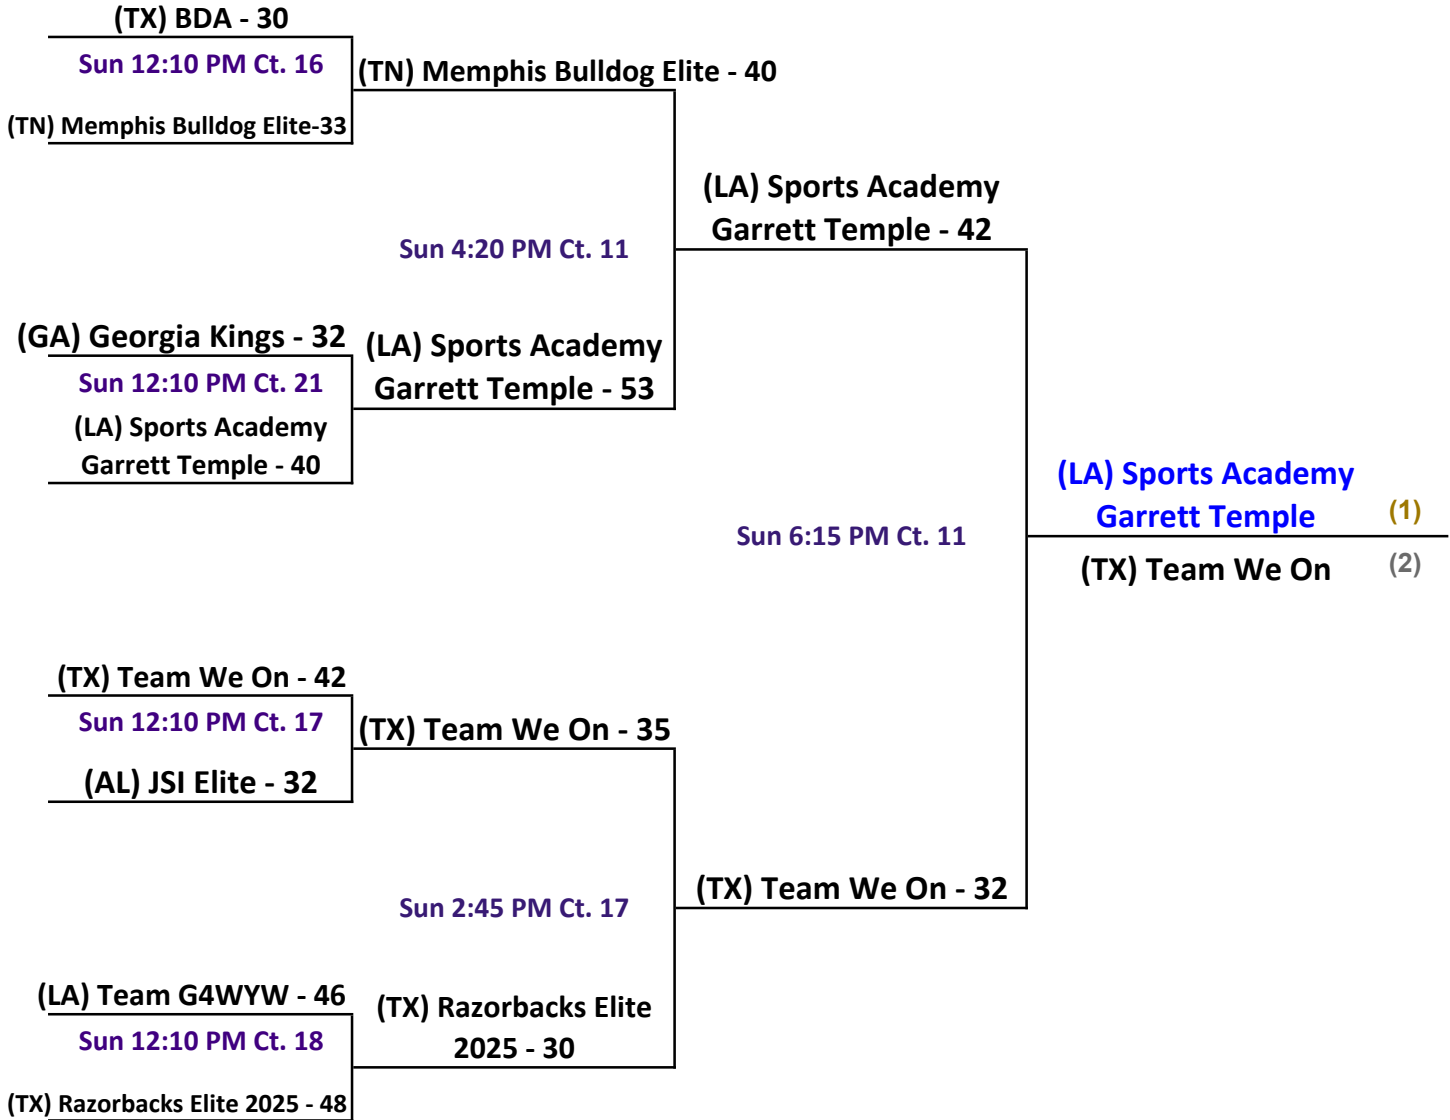

2019 Allstate Sugar Bowl Super 60

PURPLE Bracket: 6th Grade Boys Division

Home on Top.
Visitor on Bottom.

Court Locations on
super60basketball.com.

Teams MUST bring their pre-printed AAU scoresheet from Tournament Connect to each pool & bracket game. If you do NOT bring your scoresheet, the other team will shoot a 2-shot technical at start of each half.