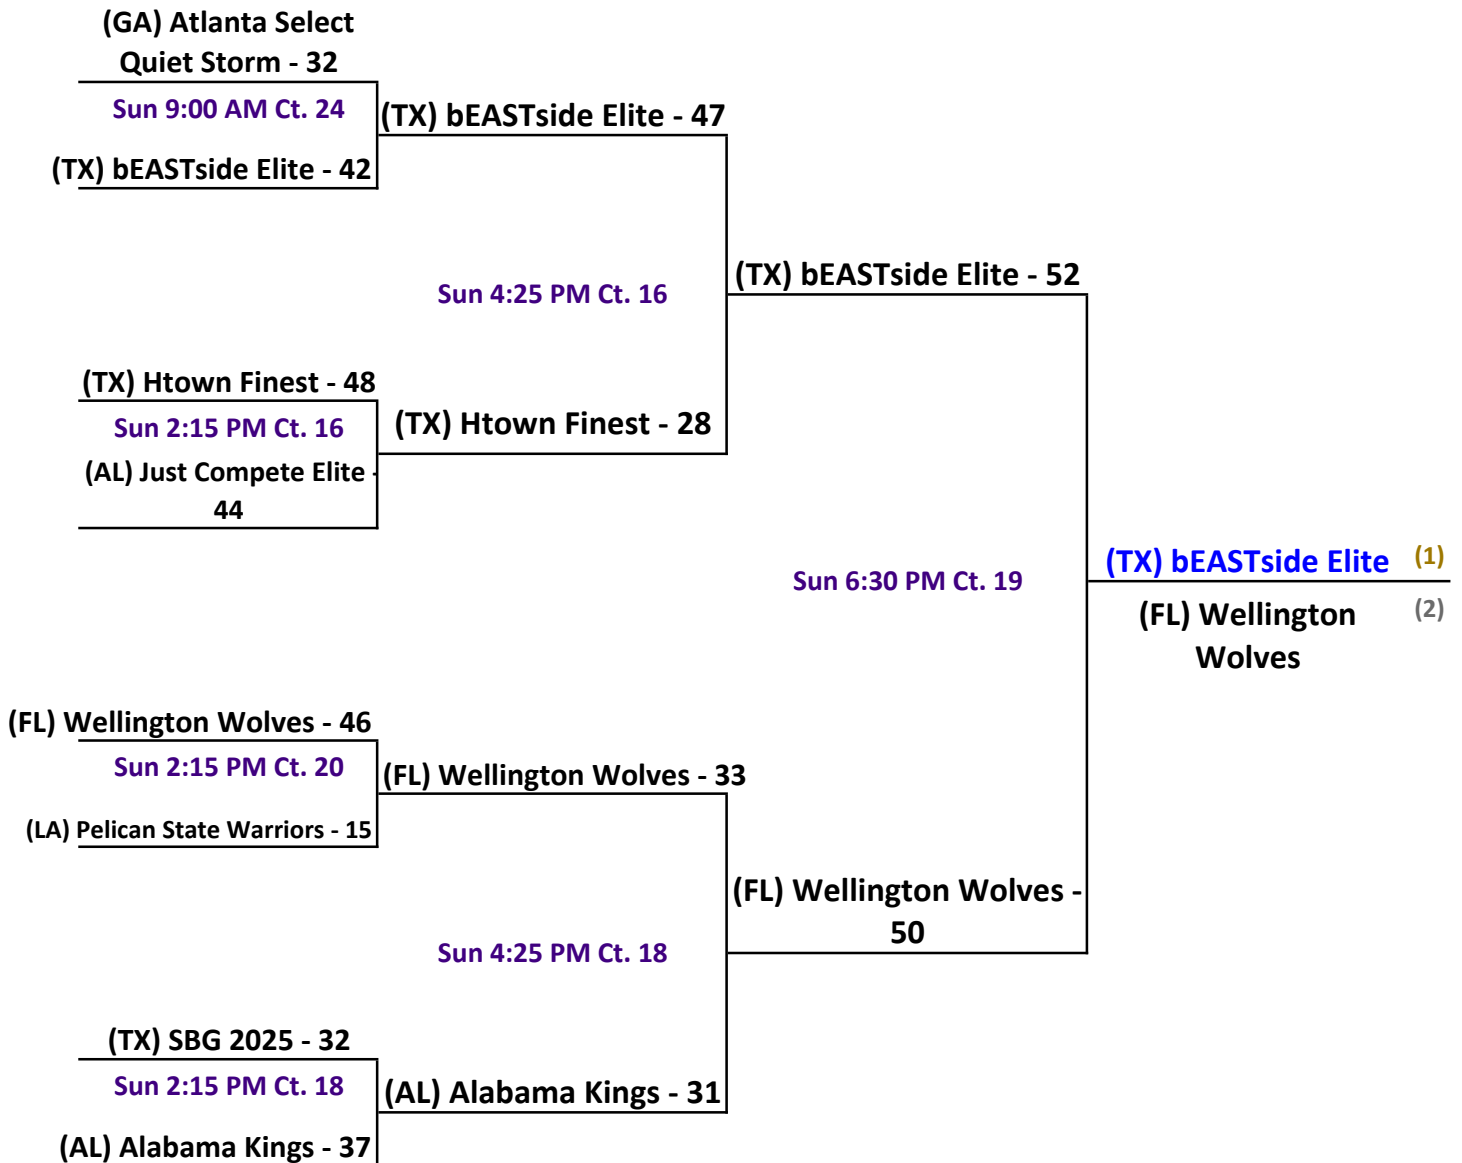

## PURPLE Bracket: 6th Grade Boys Division

Home on Top.  
Visitor on Bottom.

Court Locations on  
[super60basketball.com](http://super60basketball.com).

**Teams MUST bring their pre-printed AAU scoresheet from Tournament Connect to each pool & bracket game. If you do NOT bring your scoresheet, the other team will shoot a 2-shot technical at start of each half.**

# 2019 Allstate Sugar Bowl Super 60 GREEN Bracket: 6th Grade Boys Division

Home on Top.  
Visitor on Bottom.

Court Locations on  
[super60basketball.com](http://super60basketball.com).

**Teams MUST bring their pre-printed AAU scoresheet from Tournament Connect to each pool & bracket game. If you do NOT bring your scoresheet, the other team will shoot a 2-shot technical at start of each half.**