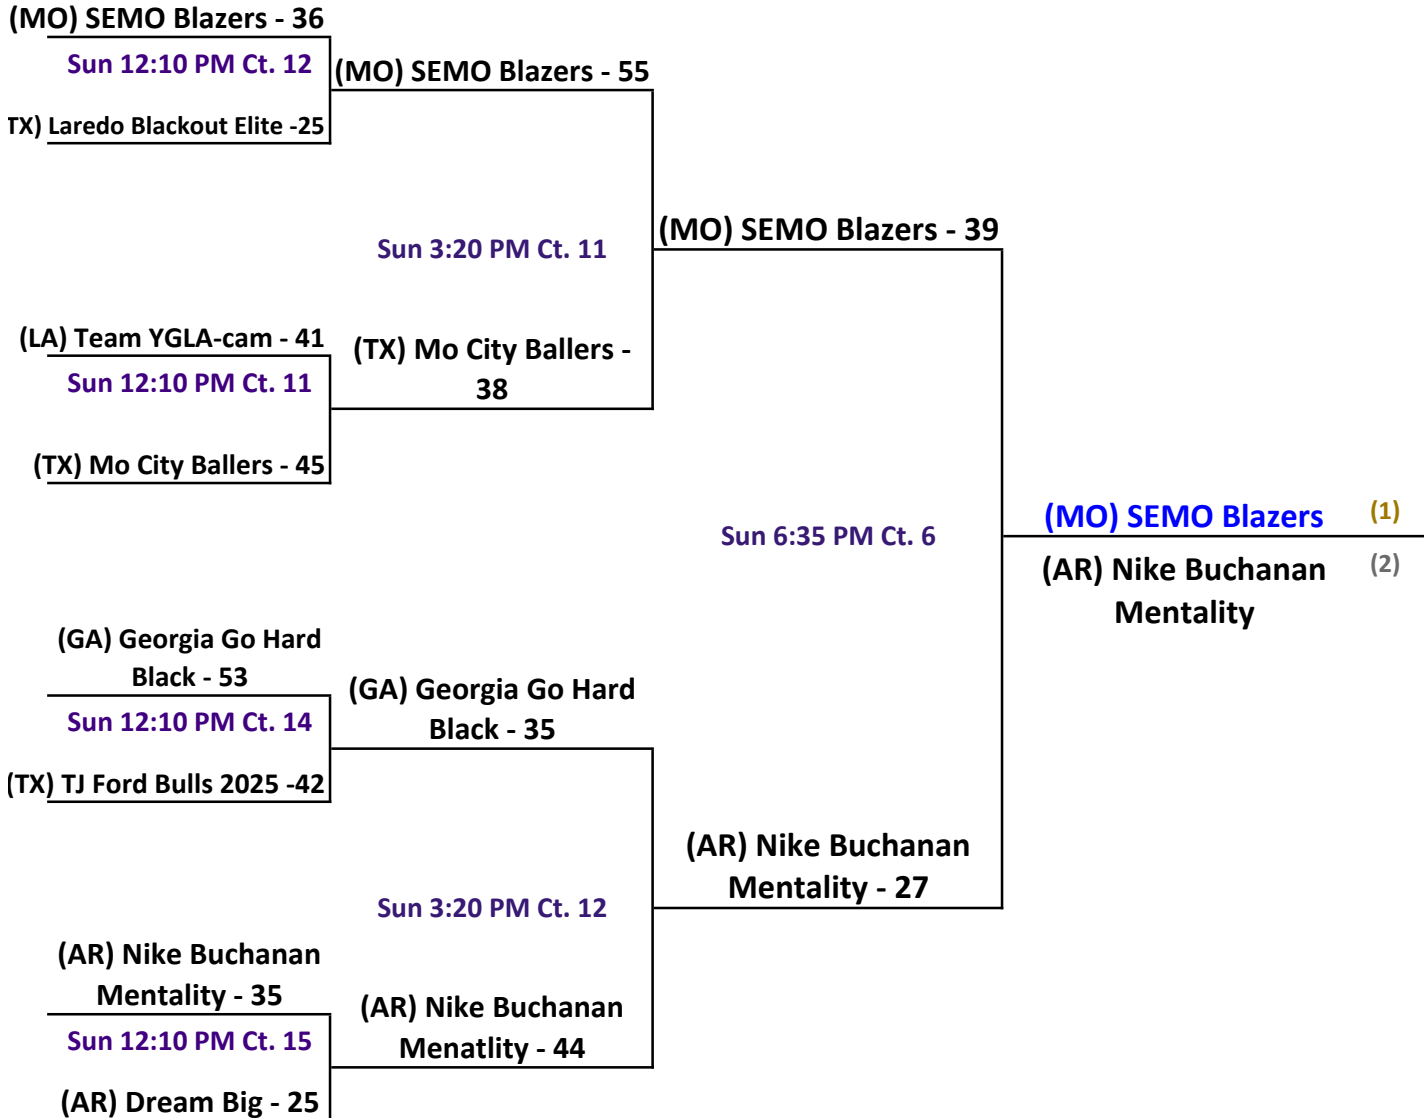

# 2019 Allstate Sugar Bowl Super 60 GOLD Bracket: 6th Grade Boys Division

Home on Top.  
Visitor on Bottom.

Court Locations on  
[super60basketball.com](http://super60basketball.com).

**Teams MUST bring their pre-printed AAU scoresheet from Tournament Connect to each pool & bracket game. If you do NOT bring your scoresheet, the other team will shoot a 2-shot technical at start of each half.**

# 2019 Allstate Sugar Bowl Super 60