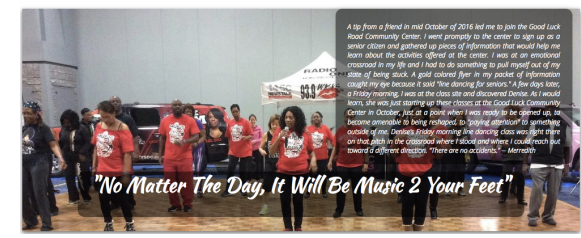

### Friday Senior Day

Beginning September 14th

11:30am-1:30pm

Seniors 60+ FREE

Under 60 yrs. old \$6

\$6

Connect with MUSIC2YOURFEET: [Join Our Mailing List](#)

Music2YourFeet  
Line Dancing HOME VIDEOS CLASSES CONTACT NEWS REGISTRATION SALES