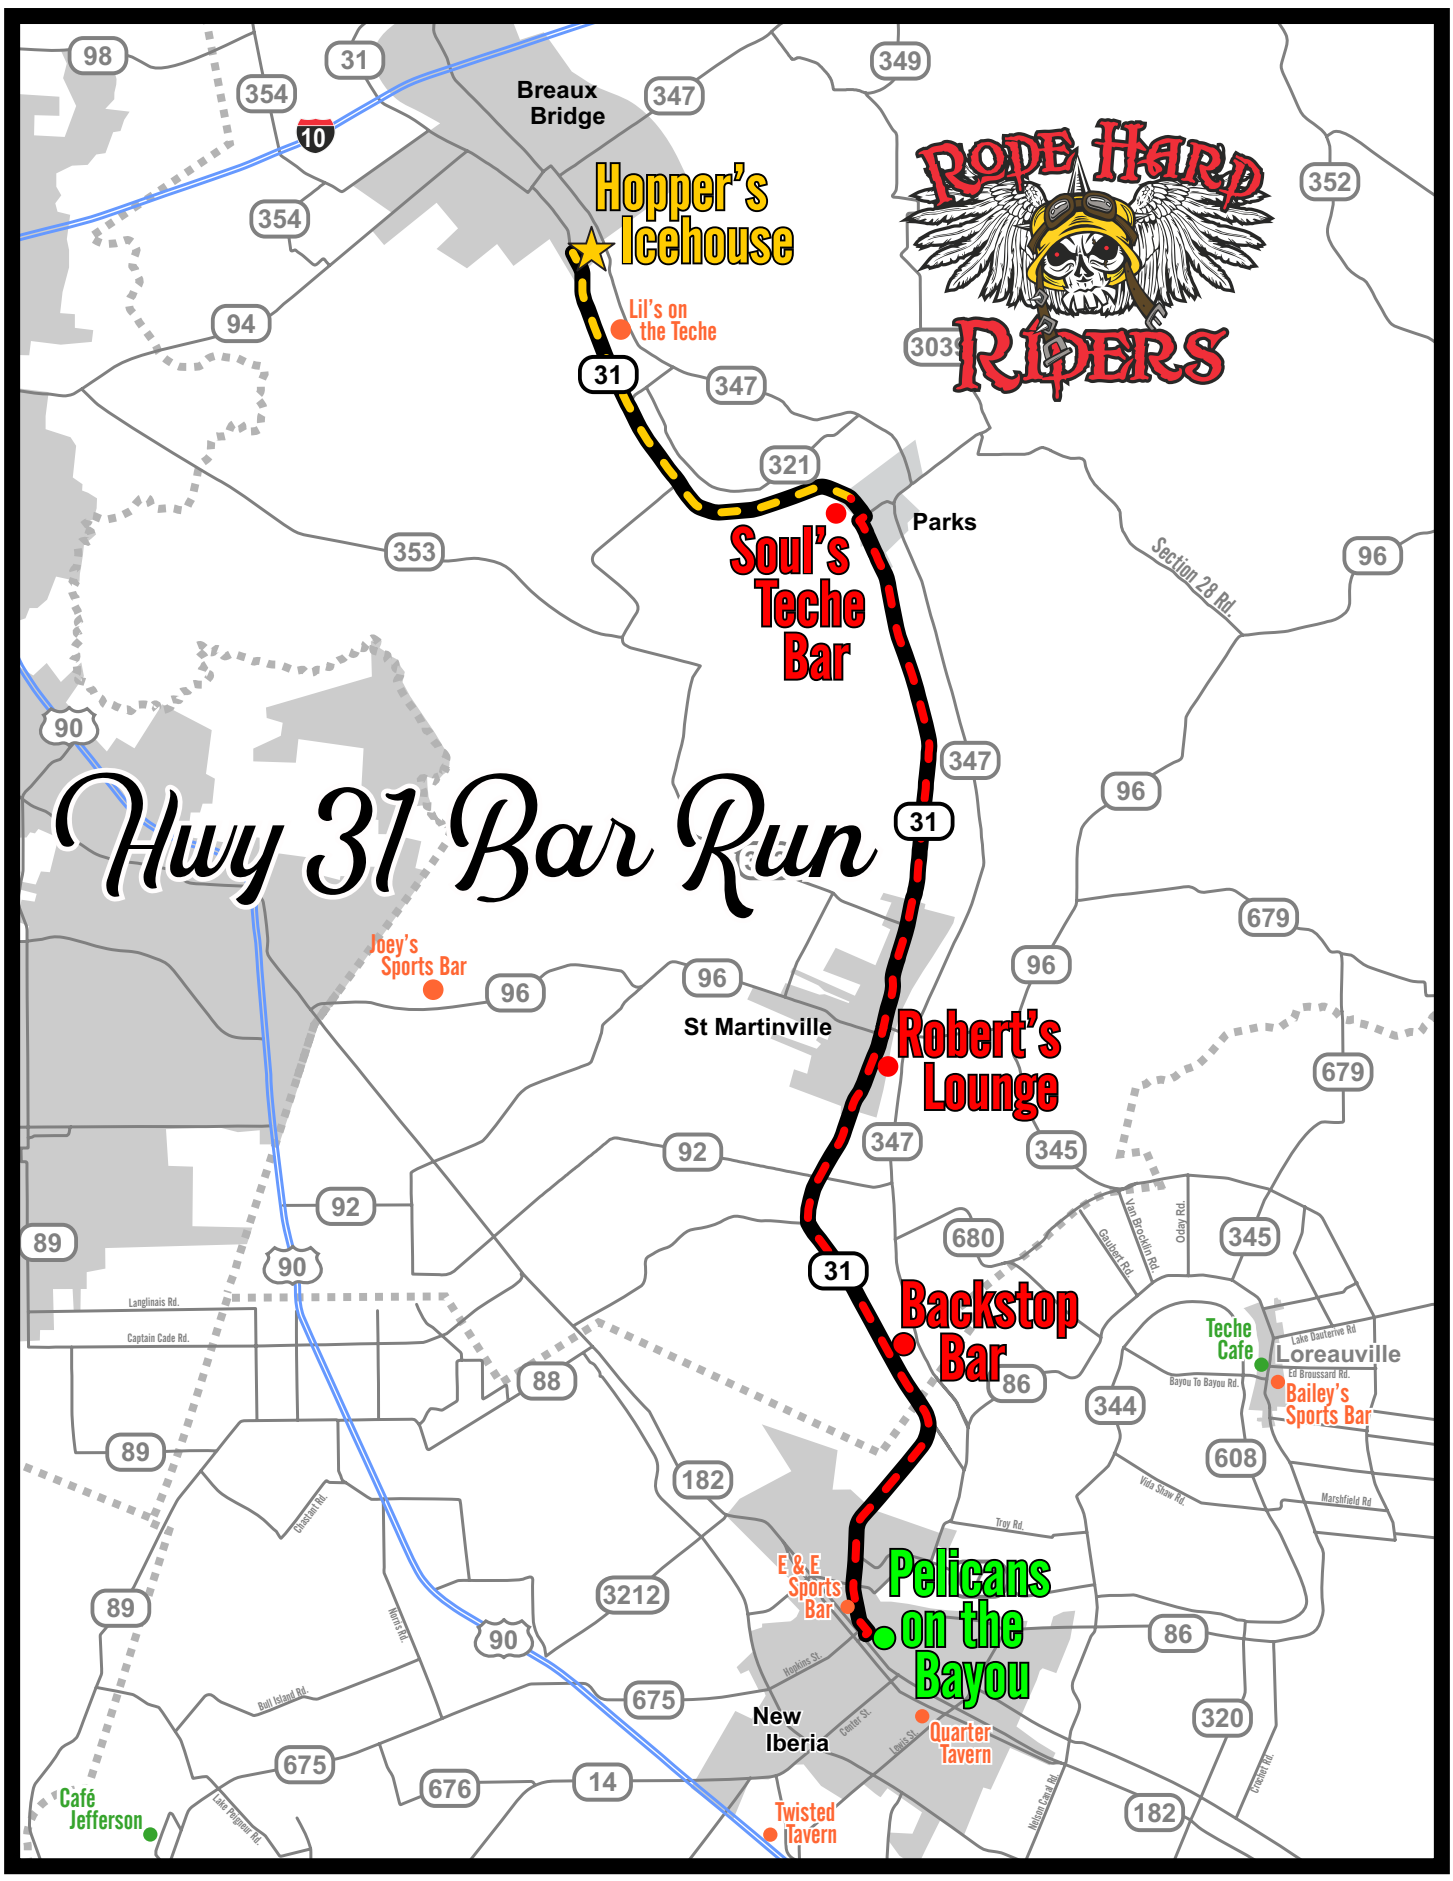

Start location:

Bars Included:

Pelican's on the Bayou
5 Jefferson Street
New Iberia, LA 70560

Backstop Bar, St Martinville
Robert's Lounge, St Martinville
Soul's Teche Bar, Parks

Miles without Gold Star Bar:

Backstop Bar

Pelicans on the Bayou

E & E Sports Bar

Quarter Tavern

Twisted Tavern

Cafe Jefferson

Teche Cafe
Bailey's Sports Bar

Hwy 31 Bar Run

	Dist.		Turn		Road	Total Dist	
			START	at	Pelicans on the Bayou, 5 Jefferson St., New Iberia 70560		
			Go Northwest	on	Fulton St.		
in	0.20	mi.	Turn right	on to	S. Corinne St.	0.20	mi.
in	0.02	mi.	Keep left	on	LA 31 (Jane St.)	0.22	mi.
in	3.30	mi.	STOP	at	Backstop Bar	3.52	mi.
			Go Northwest	on	LA 31	3.52	mi.
in	5.30	mi.	STOP	at	Robert's Lounge	8.82	mi.
			Go North	on	LA 31 (S. Main St.)	8.82	mi.
in	6.60	mi.	Turn left	on	LA 31	15.42	mi.
in	0.40	mi.	STOP	at	Soul's Teche Bar	15.82	mi.

Gold Star Bar Addition

	Dist.		Turn		Road	Total Dist	
			From Soul's Teche Bar Go Northwest	on	LA-31		
in	5.40	mi.	STOP	at	Hoppers Ice House	5.40	mi.
Total Gold Star Detour Miles						5.40	mi.
Total Miles with Gold Star Detour						21.22	mi.