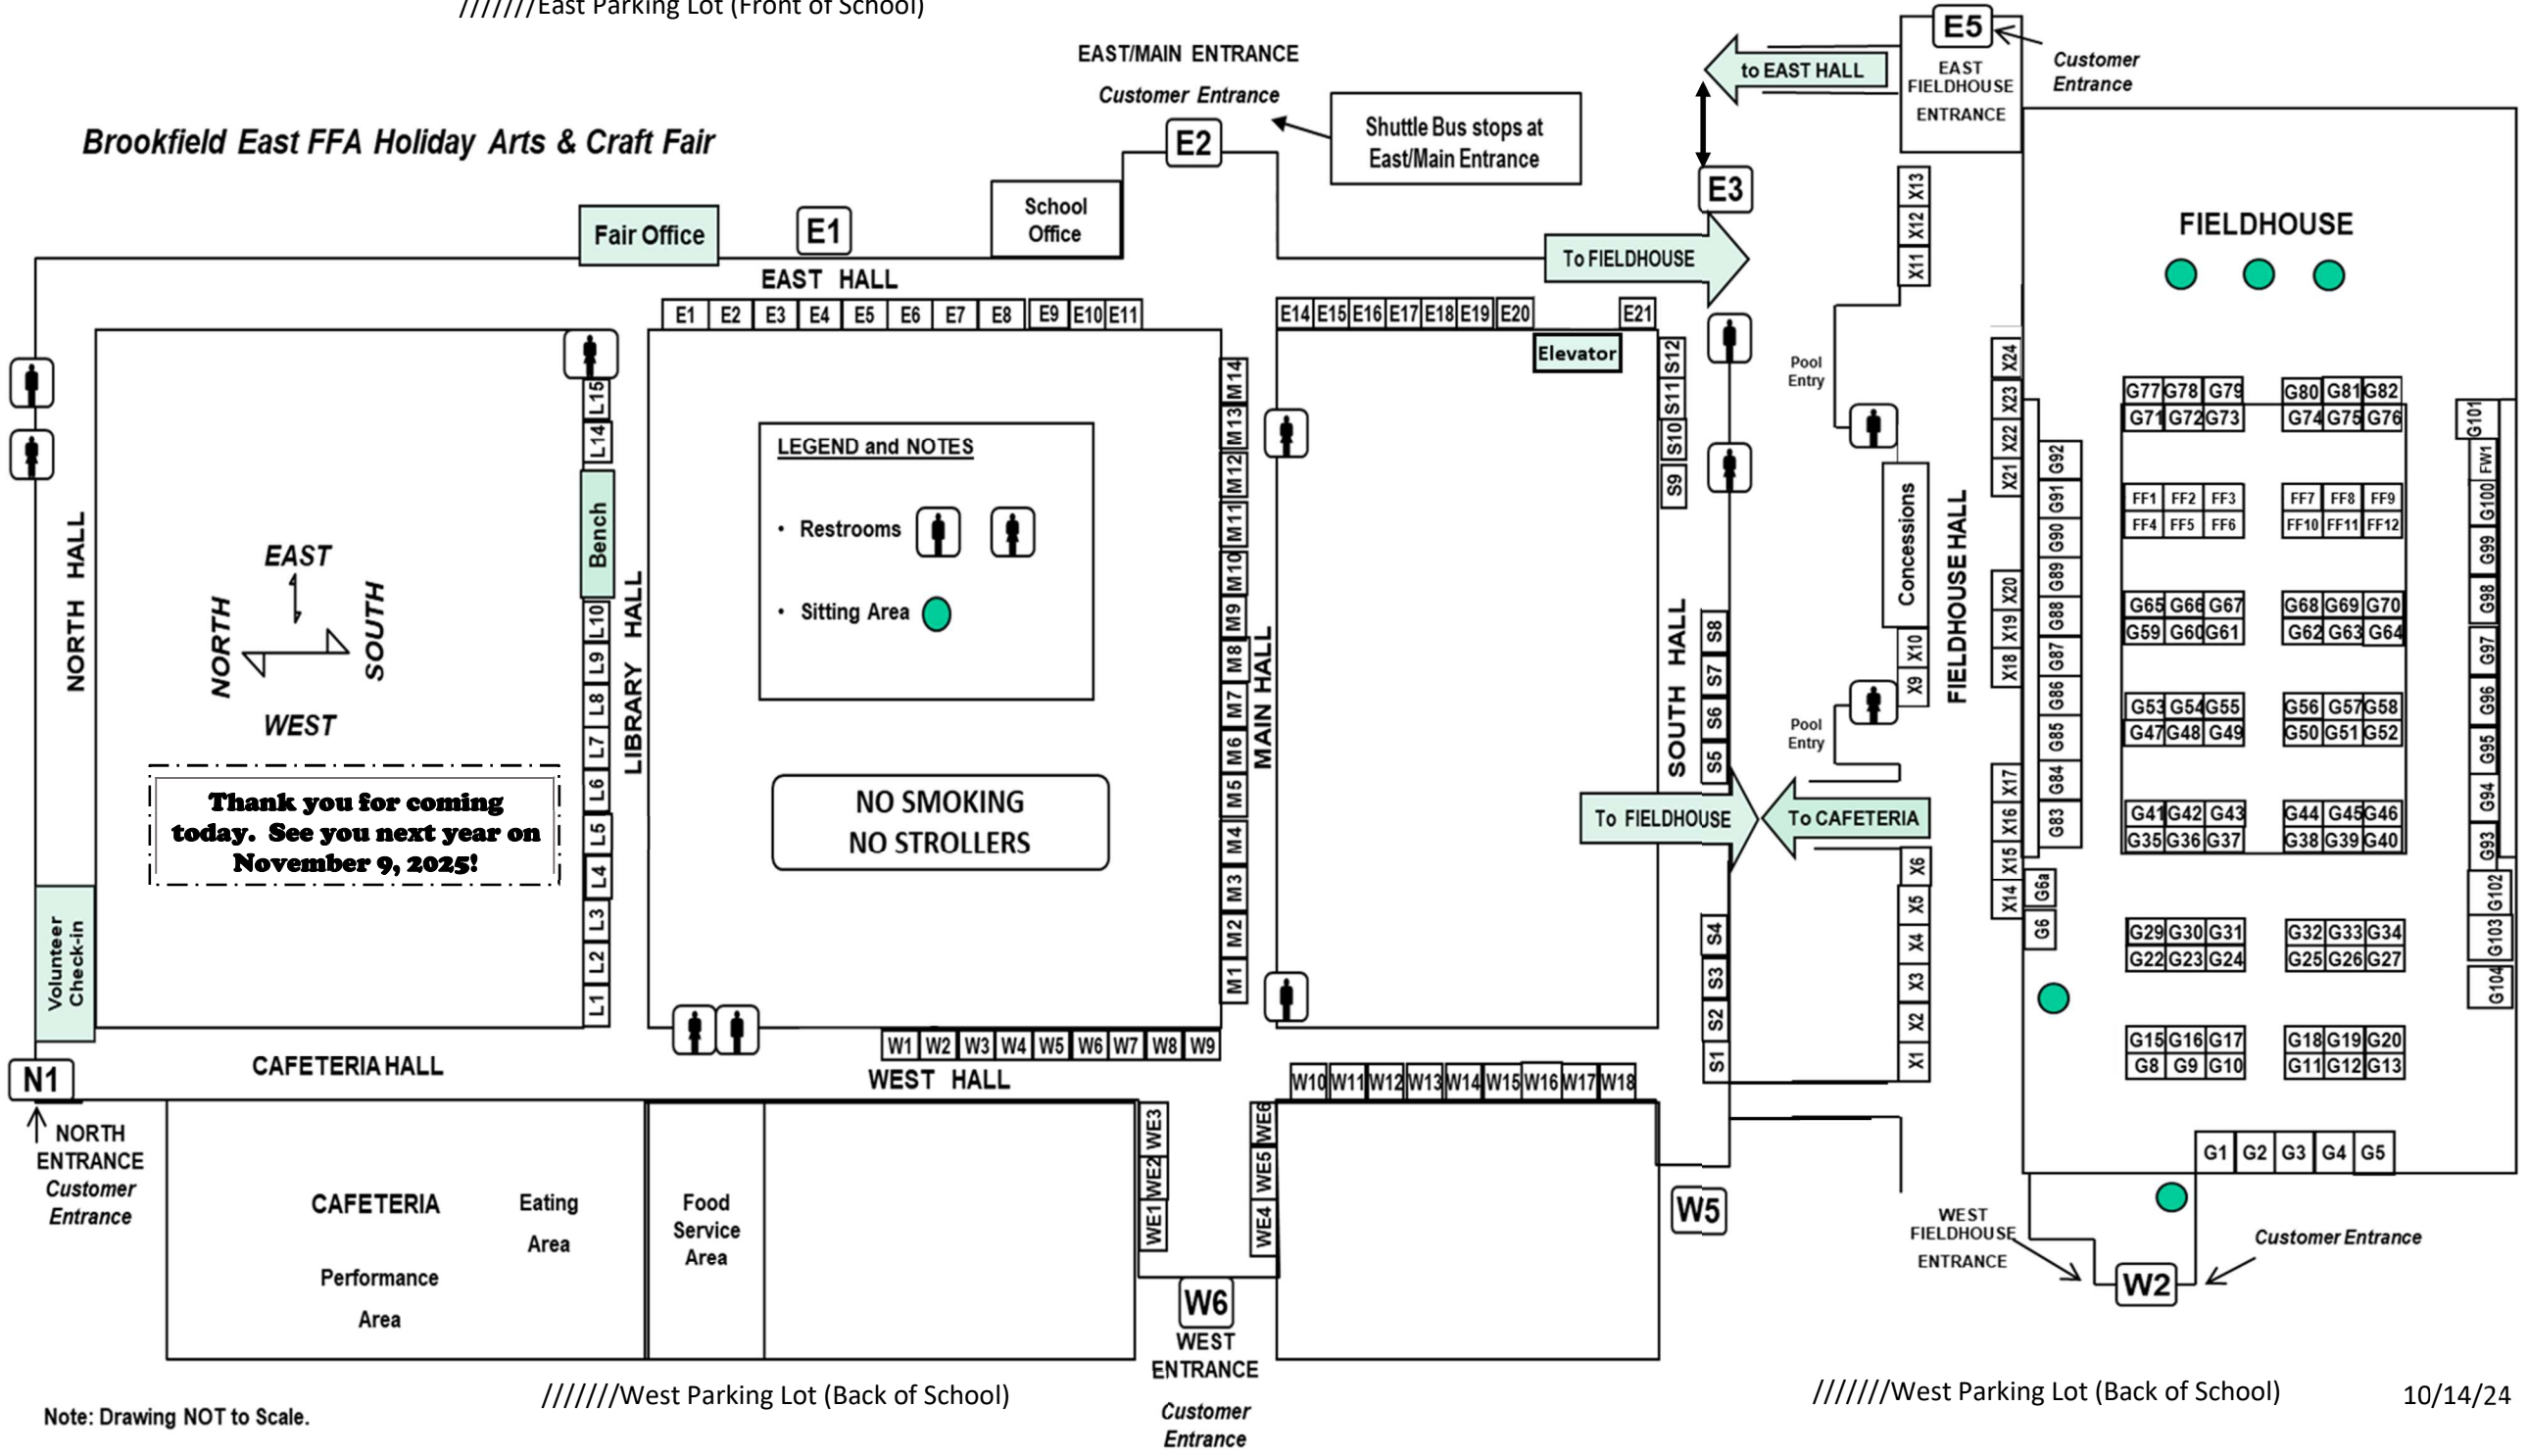

/////East Parking Lot (Front of School)

Brookfield East FFA Holiday Arts & Craft Fair

LEGEND and NOTES

- Restrooms
- Sitting Area

**NO SMOKING
NO STROLLERS**

Thank you for coming today. See you next year on November 9, 2025!