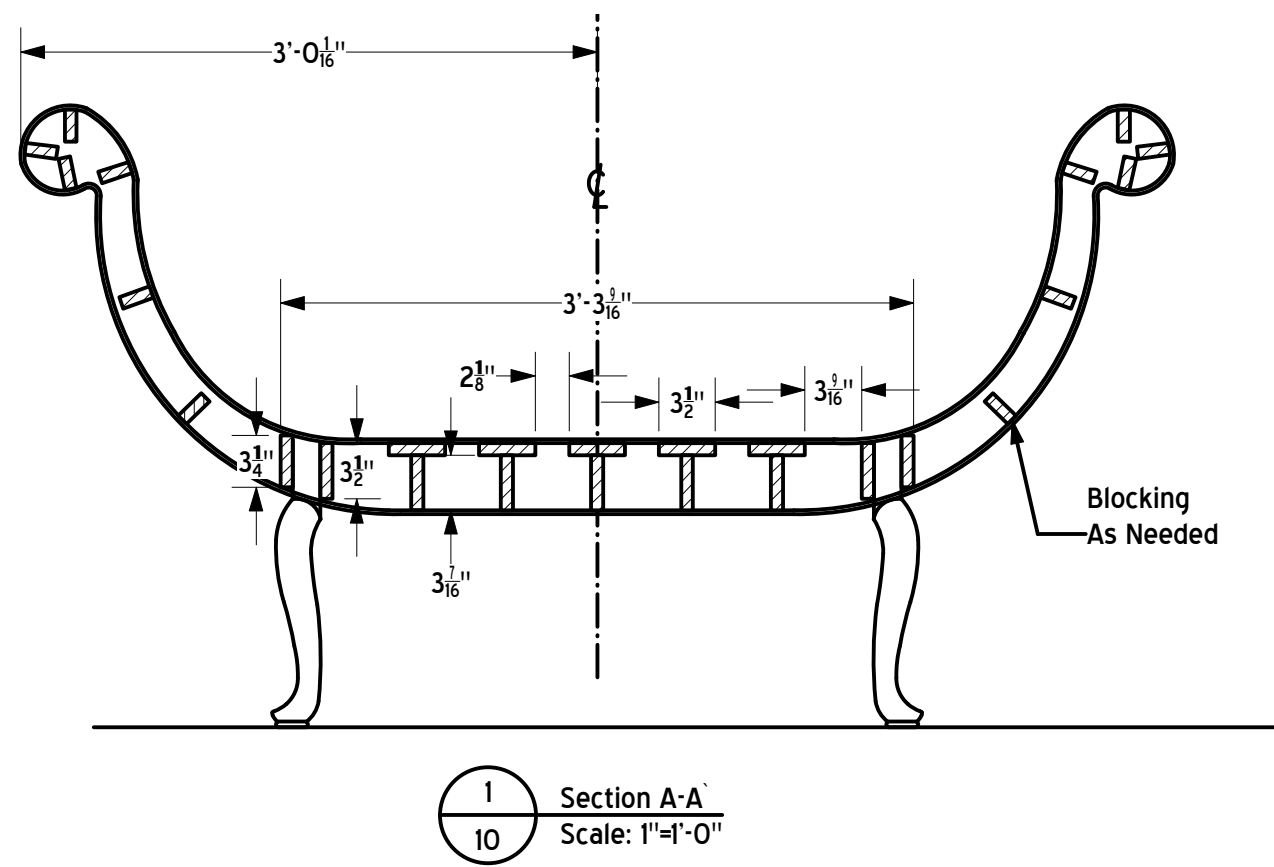

Build 1 from 3/4 ply and 1x, Cover with bendy board.
Belt sand seems, Cover with veneer.
Legs are prefabbed, see TD.
Glue All.

Production Title		Arabian Nights	
Drawing Title		Curved Bench	
Designer	Jay L.	Checker	Alice Berry
Drawn By	A. Mayer	Scale	As Noted
Project	University of Memphis	Drawing No.	10
Date	3/26/12		of
CAD File Name			?