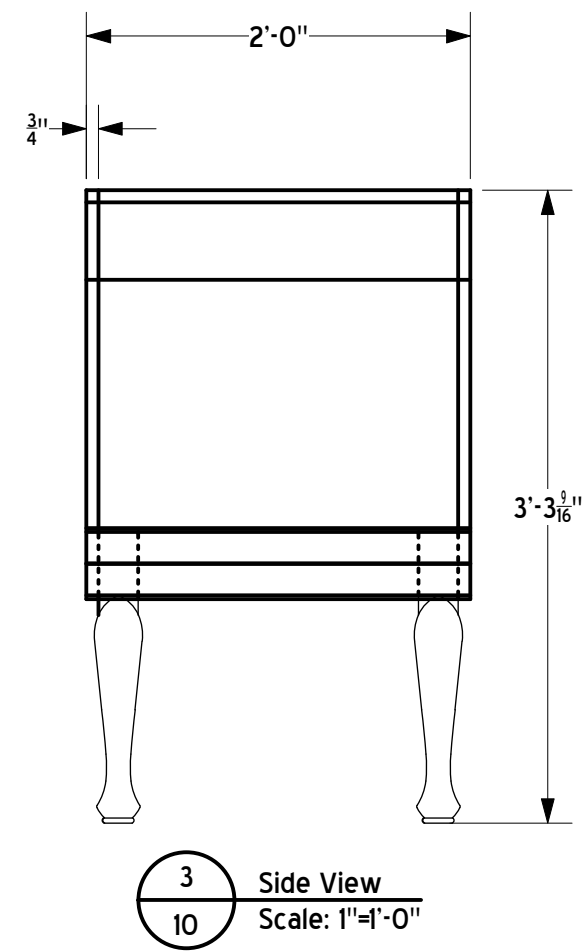

Build 1 from 3/4 ply and 1x, Cover with bendy board.
Belt sand seems, Cover with veneer.
Legs are prefabbed, see TD.
Glue All.

Production Title		Arabian Nights	
Drawing Title		Curved Bench	
Designer	Jay L.	Checker	Alice Berry
Drawn By	A. Mayer	Scale	As Noted
Project	University of Memphis	Drawing No.	10
Date	3/26/12		of
CAD File Name			?