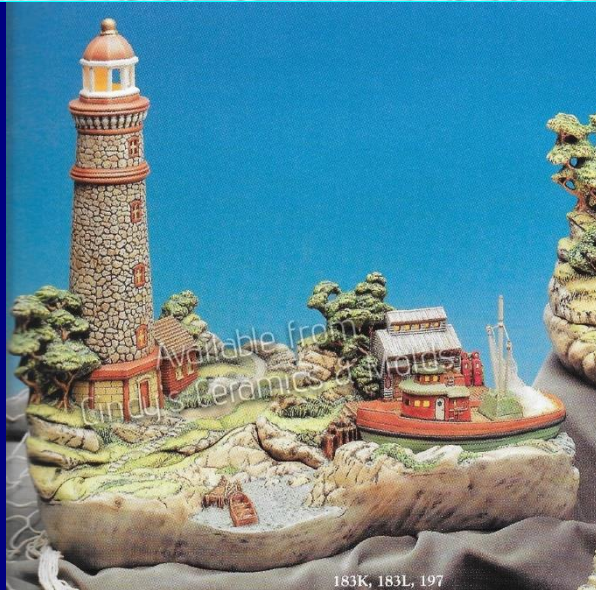

DH-2556

Small Assateague Lighthouse

4 Tall

5.10

DH-2557

Small Thomas Point Lighthouse

4 Tall

5.10

DH-2559

Small Boston Lighthouse

4 Tall

5.10

G-965

18 Tall

100.00

Large Lawn Lighthouse  
Not Available for Shipping

TBM-183K

13 by 10

30.00

183K, 184G, 199

Large Lighthouse Lightup (Base and Scenic Front sold Separately, please see Masterpiece Scenes catalog for more information)

TBM-183L

5 High by 10  
Long

25.00