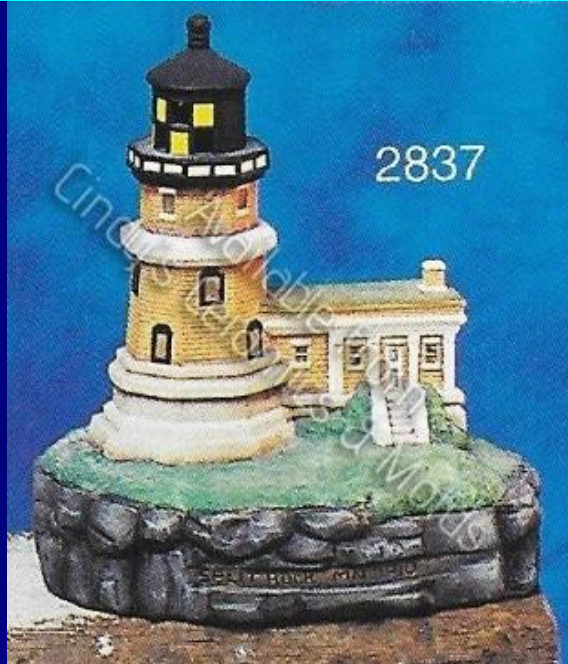

S-2833

9.5 Tall

15.00

Cape Hatteras Light (Buxton, NC)

S-2834

6.5 Tall

15.00

North Head Light (Ilwaco, WA)

S-2835

7 Tall

15.00

Harbour Town Light (Hilton Head Island, SC)

S-2836

2836

8.5 Tall

15.00

Ponce de León Inlet Lighthouse (Ponce Inlet, FL)

S-2837

2837

6.5 Tall

15.00

Split Rock Lighthouse (Beaver Bay, MN)

S-2838

2838