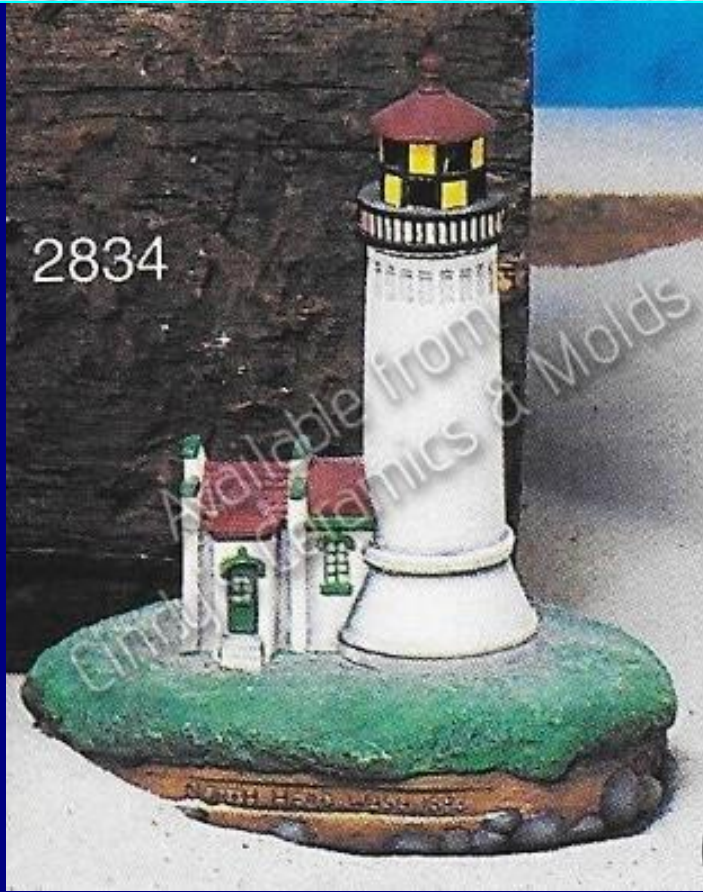

\*NM-  
2036/7

10.5 Wide

15.00

Ocean Base and Lightkeepers' House for Regular Size NM  
Lighthouse Series

NM-2507

10 Tall

10.50

Cape Hatteras Lighthouse (Buxton, NC)  
Base shown not Currently Available, will work with NM-2036  
Base

S-2833

9.5 Tall

15.00

Cape Hatteras Light (Buxton, NC)

S-2834

6.5 Tall

15.00

North Head Light (Ilwaco, WA)