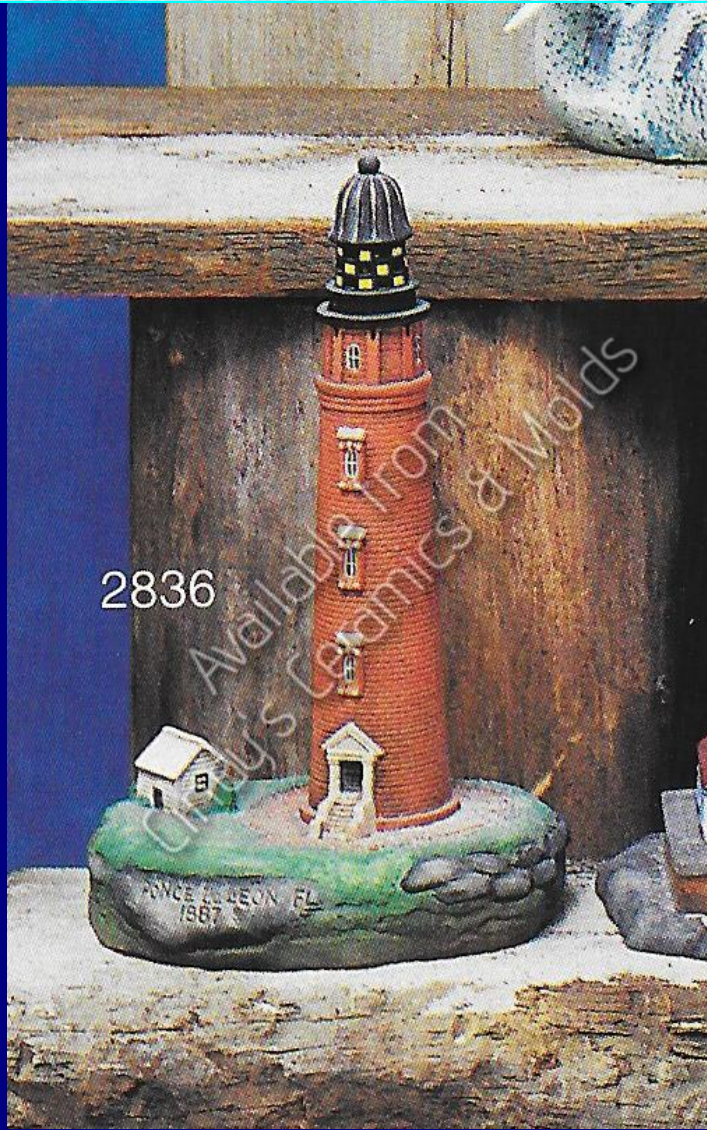

S-2835

7 Tall

15.00

Harbour Town Light (Hilton Head Island, SC)

S-2836

2836

8.5 Tall

15.00