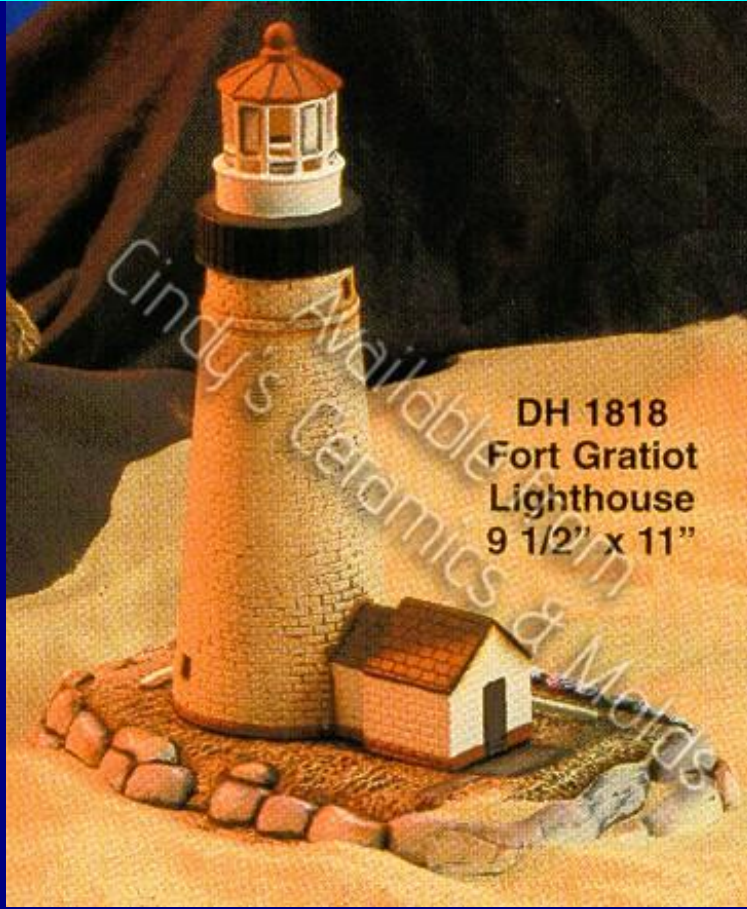

22.50

Erie Land Light "Old Presque Isle Light" (Erie, PA)

DH-1779

12 Tall

22.50

New Presque Isle Light (Presque Isle Township, MI)

DH-1780

11 Tall

22.50

Marblehead Light (Marblehead, OH)

DH-1781

11 Tall

22.50

Fort Niagara Light (Porter, NY)

DH-1818

9 1/2 Wide  
by 11 Tall

22.50

Fort Gratiot Lighthouse (Port Huron, MI)

DH-1819

6 1/4 Wide  
by 11 Tall

22.50

Biloxi Light (Biloxi, MS)

DH-1820

5 Wide by  
10 3/4 Tall

22.50

Boston Lighthouse (Little Brewster Island, MA)

DH-1821

10 High

22.50

Barnegat Light "Old Barney" (Barnegat Light, NJ)

DH-1848

3 by 11  
1/2