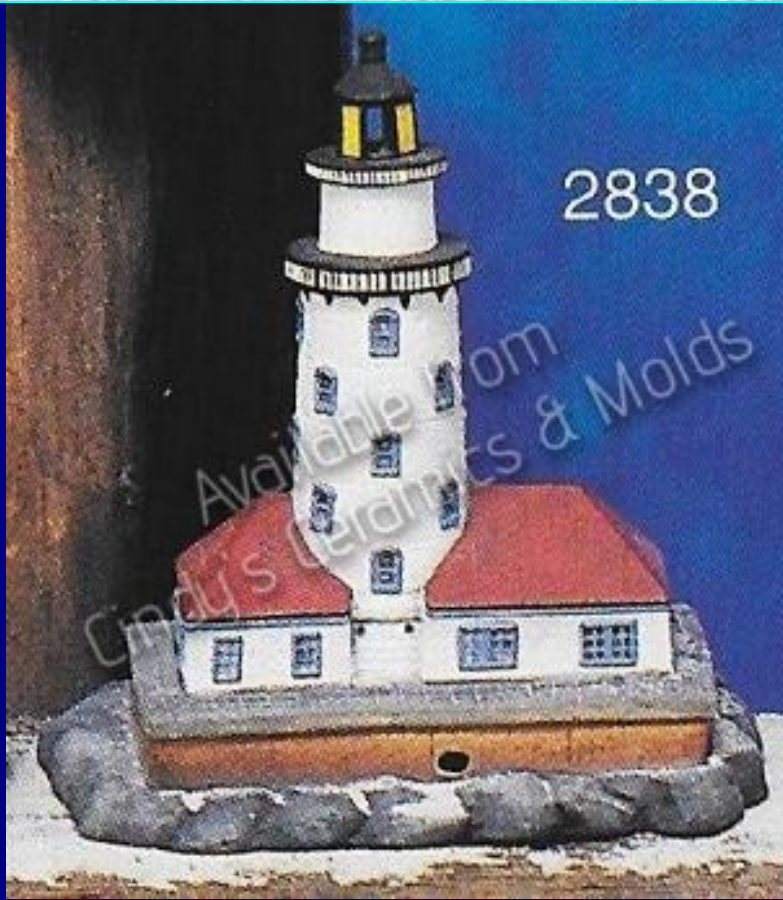

S-2835

7 Tall

15.00

Harbour Town Light (Hilton Head Island, SC)

S-2836

2836

8.5 Tall

15.00

Ponce de León Inlet Lighthouse (Ponce Inlet, FL)

S-2837

2837

6.5 Tall

15.00

Split Rock Lighthouse (Beaver Bay, MN)

S-2838

2838

6 Tall

15.00

Chicago Harbor Light (Chicago, IL)

S-3707

3707

Yaquina Bay Lighthouse  
6" (15.2 cm.) H

6 Tall

15.00