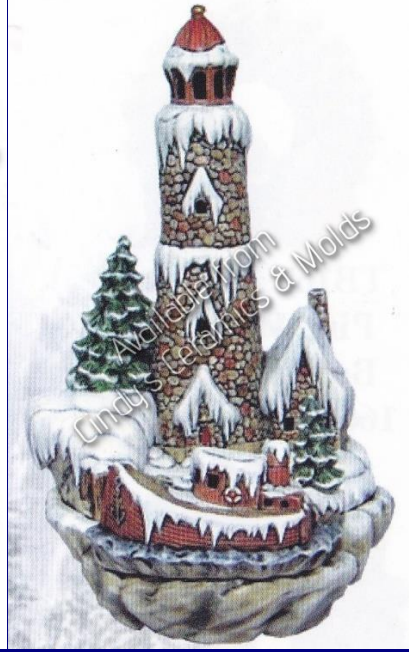

TBM-183K

13 by 10

30.00

183K, 184G, 199

Large Lighthouse Lightup (Base and Scenic Front sold Separately, please see Masterpiece Scenes catalog for more information)

TBM-183L

5 High by 10  
Long

25.00

183K, 183L, 197

Boat & Marina Lightup (additional pieces shown, please see Masterpiece Scenes catalog for more information)

TBM-300

Base for 300 & 303 Scenes (shown below)

2.5 by 7

15.00

TBM-301D

11.5 by 7