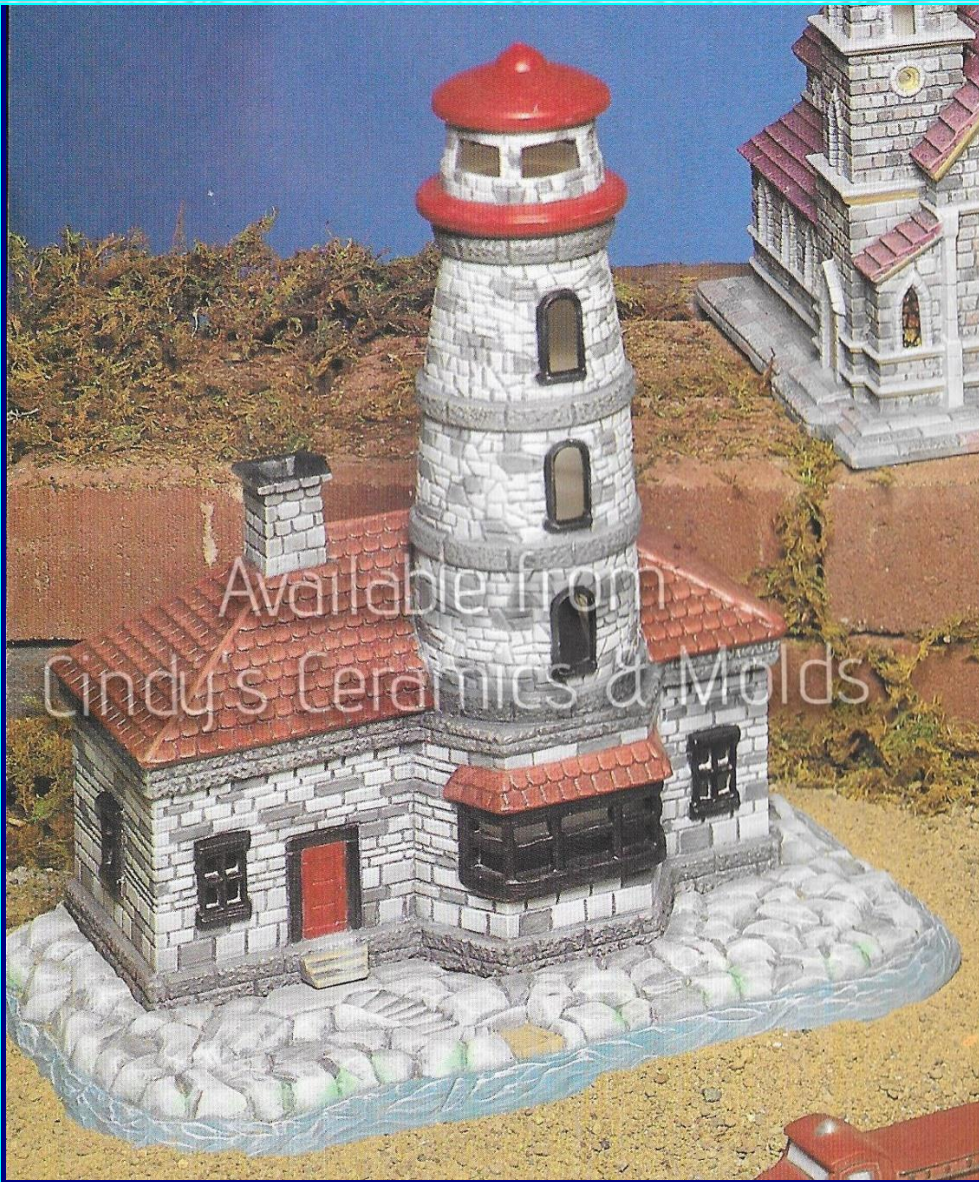

VIP-1562

13 by 11.5
by 8

34.80

Large Lighthouse