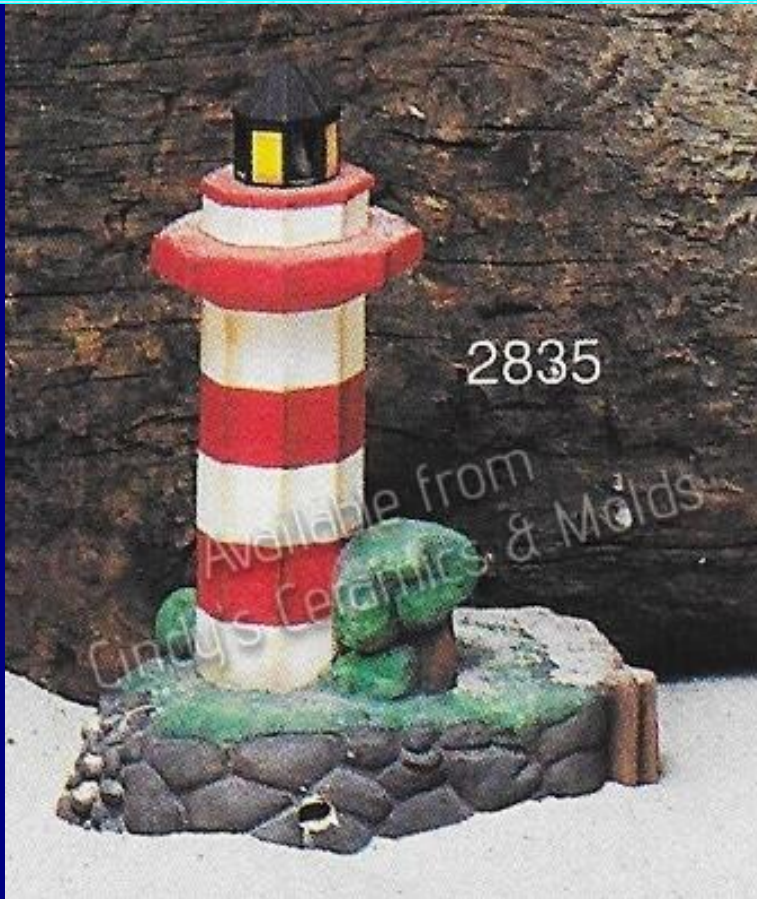

S-2833

9.5 Tall

15.00

Cape Hatteras Light (Buxton, NC)

S-2834

6.5 Tall

15.00

North Head Light (Ilwaco, WA)

S-2835

7 Tall

15.00

Harbour Town Light (Hilton Head Island, SC)

S-2836

2836

8.5 Tall

15.00